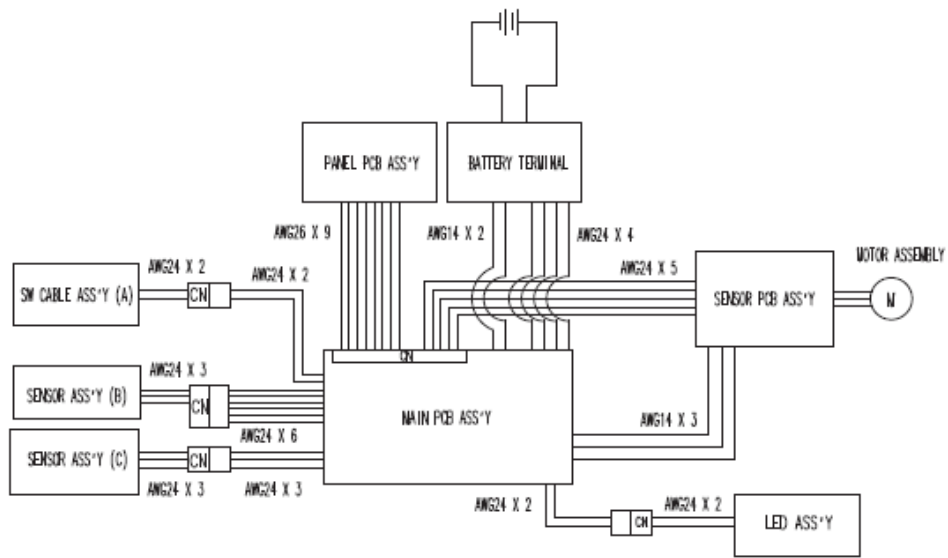

ELECTRIC TOOL PARTS LIST

■ CORDLESS NAILER
Model NR1838DKA

2026 • 03 • 27
(E4)

Rev.4
27.3.2026

Rev.1

MODEL
NR1838DKA(2/2)

PARTS

NR1838DKA

ITEM NO.	CODE NO.	DESCRIPTION	NO. USED	REMARKS
1	382121	CHARGE CAP COVER	1	
2	949813	HEX. SOCKET HD. BOLT M4X12 (10 PCS.)	4	
**3A	383303	TOP COVER	1	
4	382123	CHARGE CAP	1	
5	884112	O-RING (I.D 10.7)	1	
6	382124	VALVE CORE CUSHION	1	
7	382125	VALVE CORE	1	
8	382351	CHAMBER COVER	1	
9	382692	O-RING (I.D 49.5)	3	
10	382841	CYLINDER	1	
11	382352	O-RING	2	
12	382350	CHAMBER BASE	1	
13	372338	NYLOCK BOLT M6	4	
14	382839	PISTON BLADE SET	1	INCLUD.15-18
15	382725	SLIDE RING	2	
16	382383	X-RING	1	
17	382384	O-RING	1	
18	382840	PISTON BLADE	1	
19	382382	PISTON BUMPER	1	
20	382386	RUBBER CUSHION (A)	2	
21	372332	RETAINING RING D52	1	
22A	382712	BB HOLDER	1	
23	6000VV	BALL BEARING 6000VVCMP2L	1	
24	372329	O-RING (I.D 20.22)	1	
25	372327	POSITION DETECTOR	1	
26	372328	NEEDLE ROLLER D3	1	
27	372322	WHEEL SPRING (A)	1	
28	372330	FELT (P)	1	
29	382846	PIN WHEEL	1	
30	372323	WHEEL SPRING (B)	1	
31	6902VV	BALL BEARING 6902VV	1	
32	382838	NOSE	1	
33	372325	NEEDLE ROLLER D4	7	
34	372326	NEEDLE ROLLER D4.5	1	
35	372324	PIN (A)	1	
36	382845	PIN WHEEL ASS'Y	1	INCLUD.23-31.33-35
37	372310	NYLOCK BOLT (W/FLANGE) M4X25	1	
38	372355	NYLOCK BOLT (W/FLANGE) M5X22	2	
39	372311	NYLOCK BOLT (W/FLANGE) M4X14	2	
40	372307	PUSHING LEVER SPRING (B)	1	
41	376289	SPECIAL BOLT M6	1	
42	382843	PUSHING LEVER (B)	1	
**43	377441	ADJUSTER	1	
44	377442	NEEDLE COVER	1	
45	382844	PUSHING LEVER (A)	1	
46	377445	PROBE	1	
47	377443	NEEDLE ROLLER D2.5	1	
48	377446	NEEDLE ROLLER D3X10.4	1	
49		NAME PLATE	1	
50	301653	TAPPING SCREW (W/FLANGE) D4X20 (BLACK)	15	
51	996399	HEX. SOCKET HD. BOLT (W/FLANGE) M5X12	2	
**52	382837	HOOK	1	FOR USA.CAN
53	371019	SWITCH CABLE (A)	1	
**54	341209	WIRING ASS'Y	1	
**55	382332M	BATTERY BSL 1840M (USA.CAN) CARTON BOX	1	INCLUD.502
56	332000	SPRING (T)	1	
57	371021	TRIGGER	1	
58	371020	O-RING (I.D 2.5)	2	
59	331790	LEVER (C)	1	