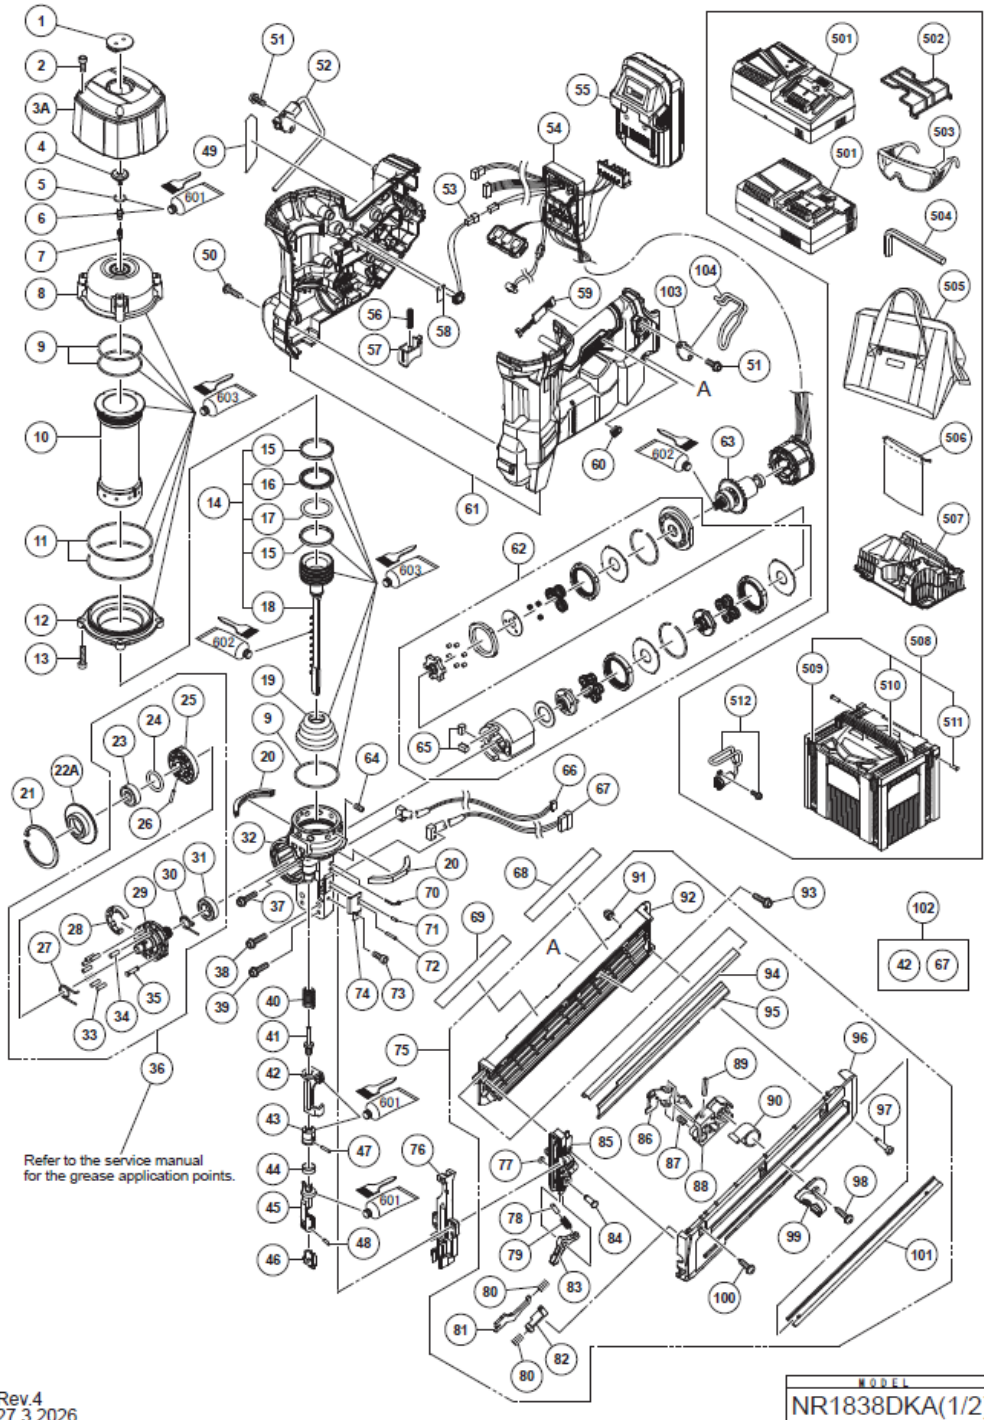

ELECTRIC TOOL PARTS LIST

■ CORDLESS NAILER
Model NR1838DKA

2026 • 03 • 27
(E4)

Rev.4
27.3.2026

Rev.1

MODEL
NR1838DKA(2/2)

PARTS

NR1838DKA

ITEM NO.	CODE NO.	DESCRIPTION	NO. USED	REMARKS
1	382121	CHARGE CAP COVER	1	
2	949813	HEX. SOCKET HD. BOLT M4X12 (10 PCS.)	4	
**3A	383303	TOP COVER	1	
4	382123	CHARGE CAP	1	
5	884112	O-RING (I.D 10.7)	1	
6	382124	VALVE CORE CUSHION	1	
7	382125	VALVE CORE	1	
8	382351	CHAMBER COVER	1	
9	382692	O-RING (I.D 49.5)	3	
10	382841	CYLINDER	1	
11	382352	O-RING	2	
12	382350	CHAMBER BASE	1	
13	372338	NYLOCK BOLT M6	4	
14	382839	PISTON BLADE SET	1	INCLUD.15-18
15	382725	SLIDE RING	2	
16	382383	X-RING	1	
17	382384	O-RING	1	
18	382840	PISTON BLADE	1	
19	382382	PISTON BUMPER	1	
20	382386	RUBBER CUSHION (A)	2	
21	372332	RETAINING RING D52	1	
22A	382712	BB HOLDER	1	
23	6000VV	BALL BEARING 6000VVCMP2L	1	
24	372329	O-RING (I.D 20.22)	1	
25	372327	POSITION DETECTOR	1	
26	372328	NEEDLE ROLLER D3	1	
27	372322	WHEEL SPRING (A)	1	
28	372330	FELT (P)	1	
29	382846	PIN WHEEL	1	
30	372323	WHEEL SPRING (B)	1	
31	6902VV	BALL BEARING 6902VV	1	
32	382838	NOSE	1	
33	372325	NEEDLE ROLLER D4	7	
34	372326	NEEDLE ROLLER D4.5	1	
35	372324	PIN (A)	1	
36	382845	PIN WHEEL ASS'Y	1	INCLUD.23-31.33-35
37	372310	NYLOCK BOLT (W/FLANGE) M4X25	1	
38	372355	NYLOCK BOLT (W/FLANGE) M5X22	2	
39	372311	NYLOCK BOLT (W/FLANGE) M4X14	2	
40	372307	PUSHING LEVER SPRING (B)	1	
41	376289	SPECIAL BOLT M6	1	
42	382843	PUSHING LEVER (B)	1	
**43	377441	ADJUSTER	1	
44	377442	NEEDLE COVER	1	
45	382844	PUSHING LEVER (A)	1	
46	377445	PROBE	1	
47	377443	NEEDLE ROLLER D2.5	1	
48	377446	NEEDLE ROLLER D3X10.4	1	
49		NAME PLATE	1	
50	301653	TAPPING SCREW (W/FLANGE) D4X20 (BLACK)	15	
51	996399	HEX. SOCKET HD. BOLT (W/FLANGE) M5X12	2	
**52	382837	HOOK	1	FOR USA.CAN
53	371019	SWITCH CABLE (A)	1	
**54	341209	WIRING ASS'Y	1	
**55	382332M	BATTERY BSL 1840M (USA.CAN) CARTON BOX	1	INCLUD.502
56	332000	SPRING (T)	1	
57	371021	TRIGGER	1	
58	371020	O-RING (I.D 2.5)	2	
59	331790	LEVER (C)	1	