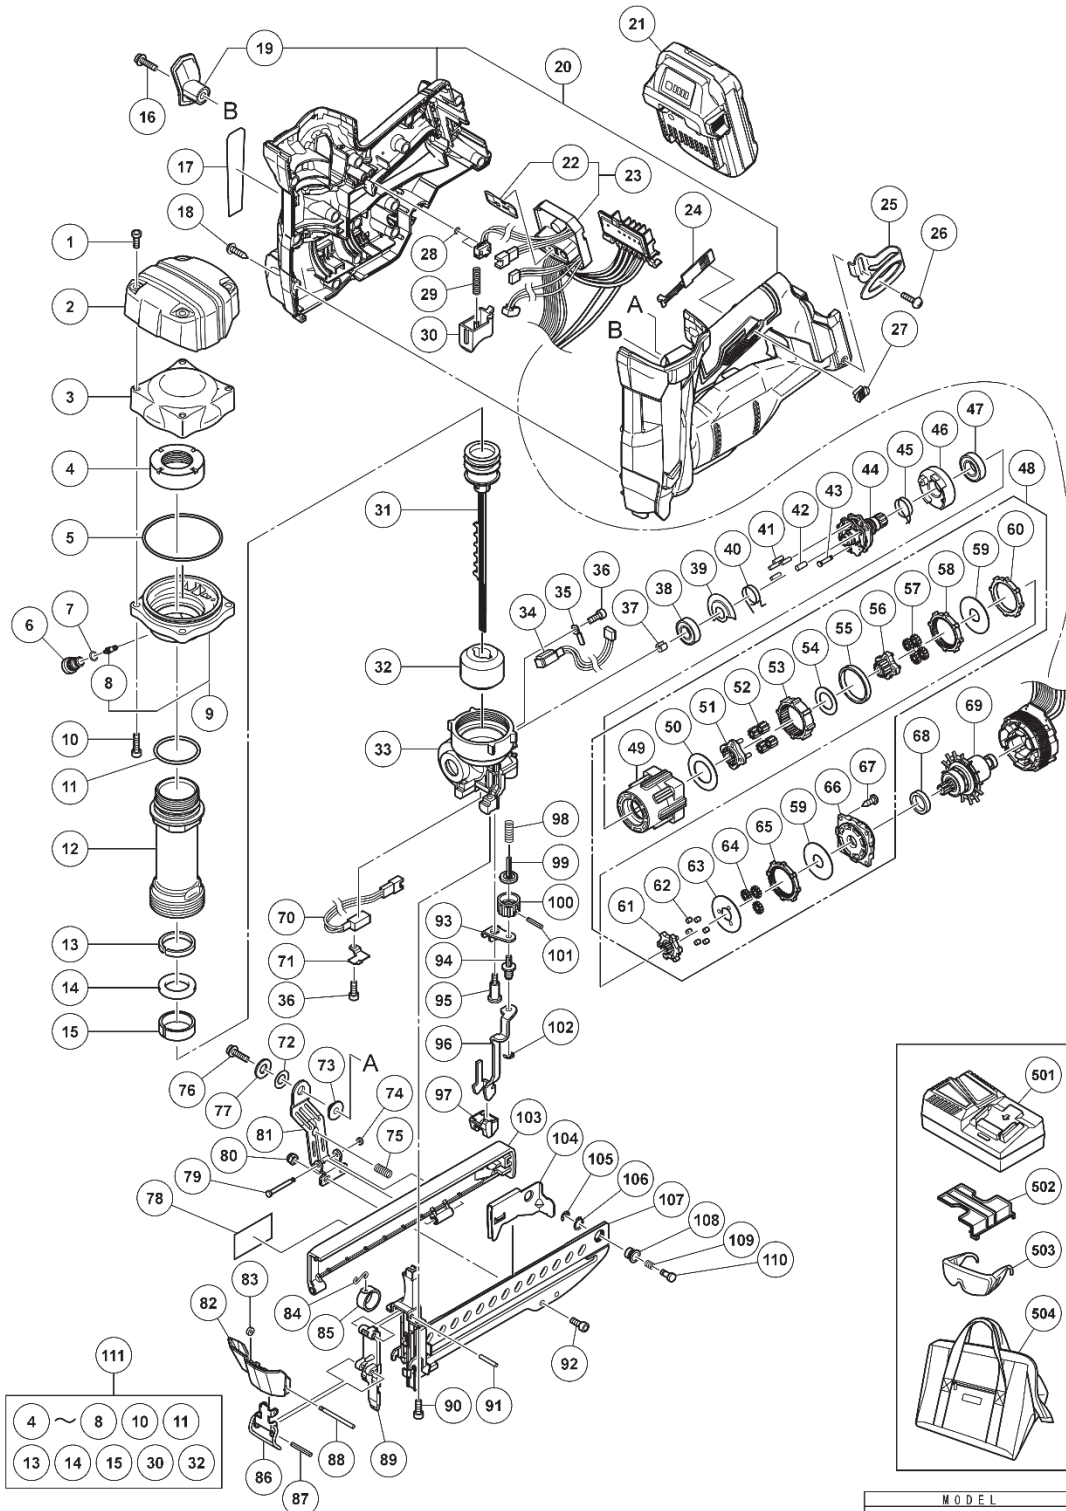

ELECTRIC TOOL PARTS LIST

■ CORDLESS STAPLER

2022 • 12 • 13

Model N 1804DA

(E1)

4	~	8	10	11
13	14	15	30	32

Rev.1

MODEL
N1804DA