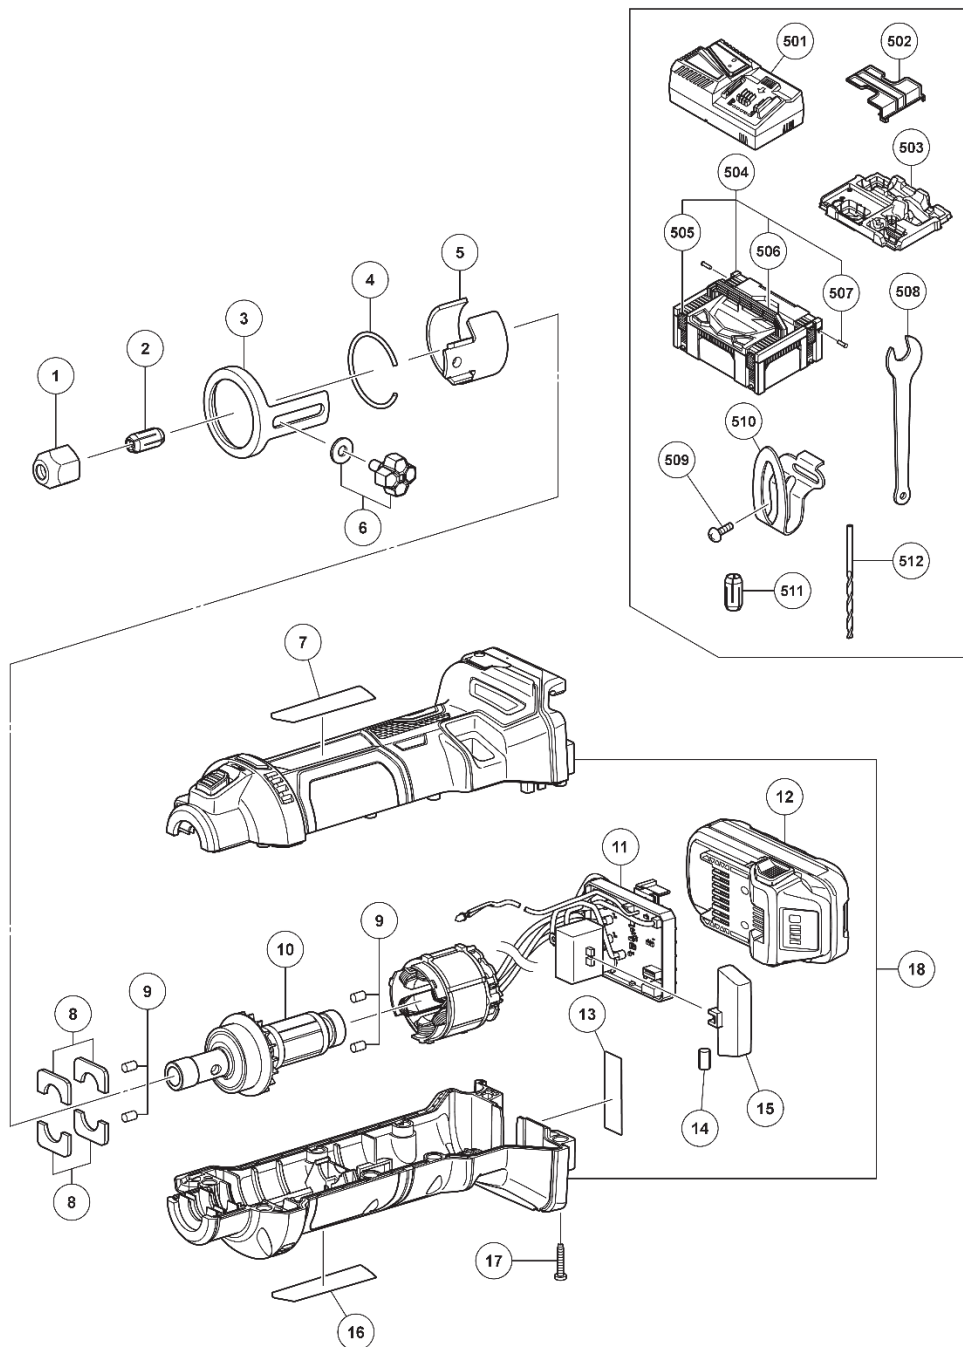

ELECTRIC TOOL PARTS LIST

■ CORDLESS TRIMMER

Model M 18DYA

2022 • 06 • 17

(E1)

STANDARD ACCESSORIES

M18DYA

ITEM NO.	CODE NO.	DESCRIPTION	NO. USED	REMARKS
508	378892	WRENCH	1	
509	337357	TRUSS HD. SCREW M4 (BLACK)	1	
510	372229	HOOK	1	
511	378889	COLLET 1/4"	1	
512	378891	BIT 1/8"	2	

OPTIONAL ACCESSORIES

ITEM NO.	CODE NO.	DESCRIPTION	NO. USED	REMARKS