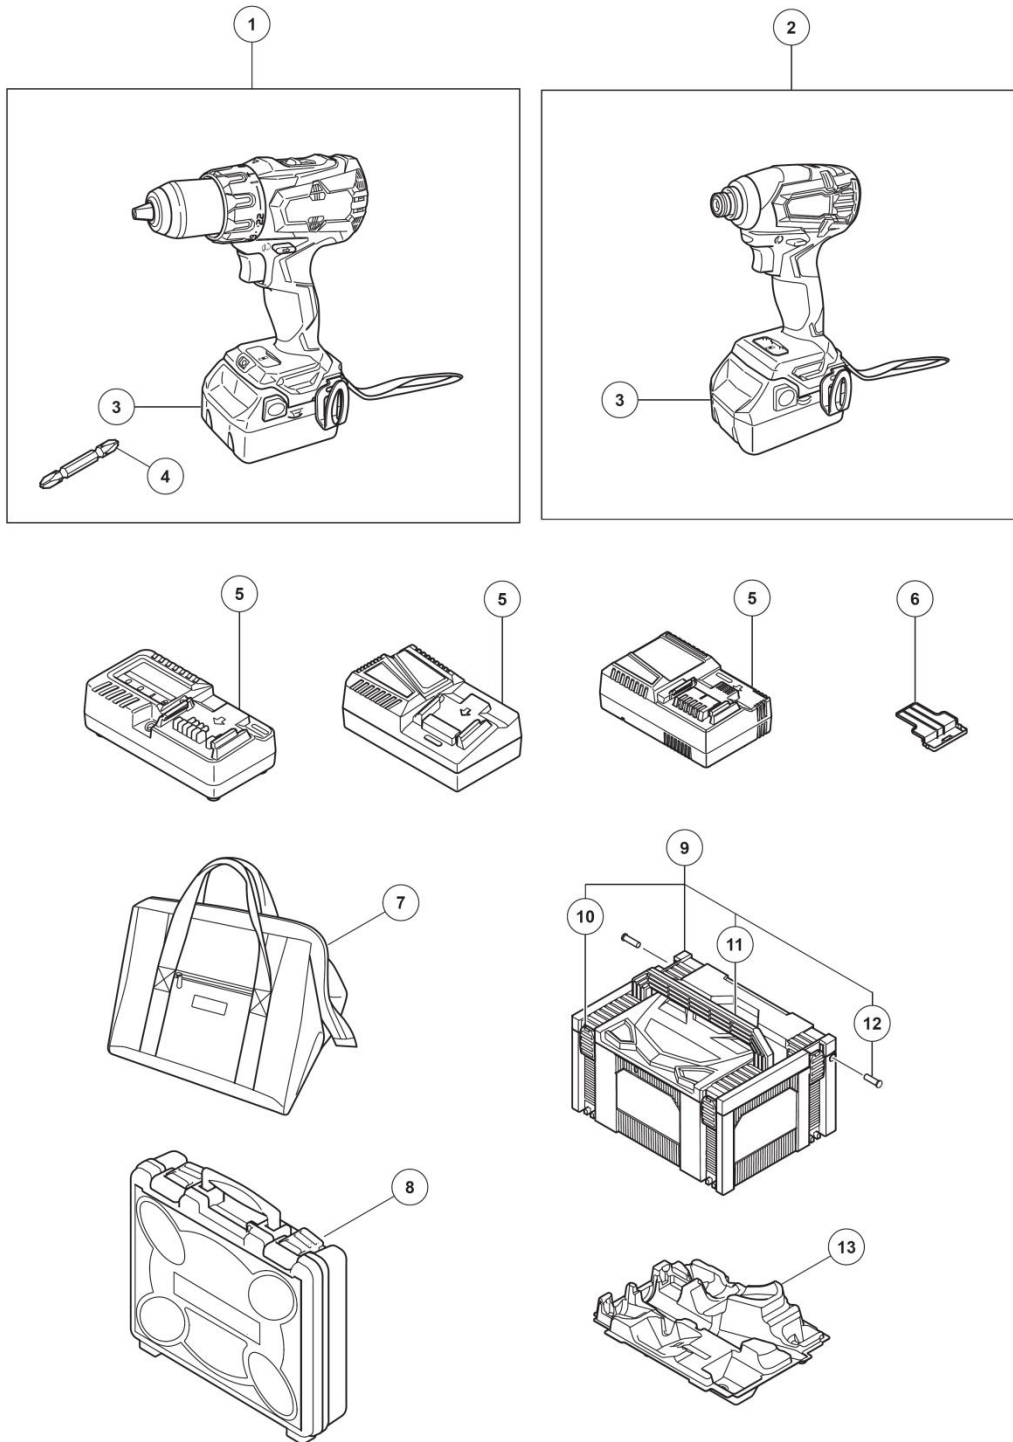

## ELECTRIC TOOL PARTS LIST

■ CORDLESS COMBO KIT  
Model KC 18DBFL2S

2018 • 03 • 26  
(E1)

Rev.1

MODEL  
KC18DBFL2