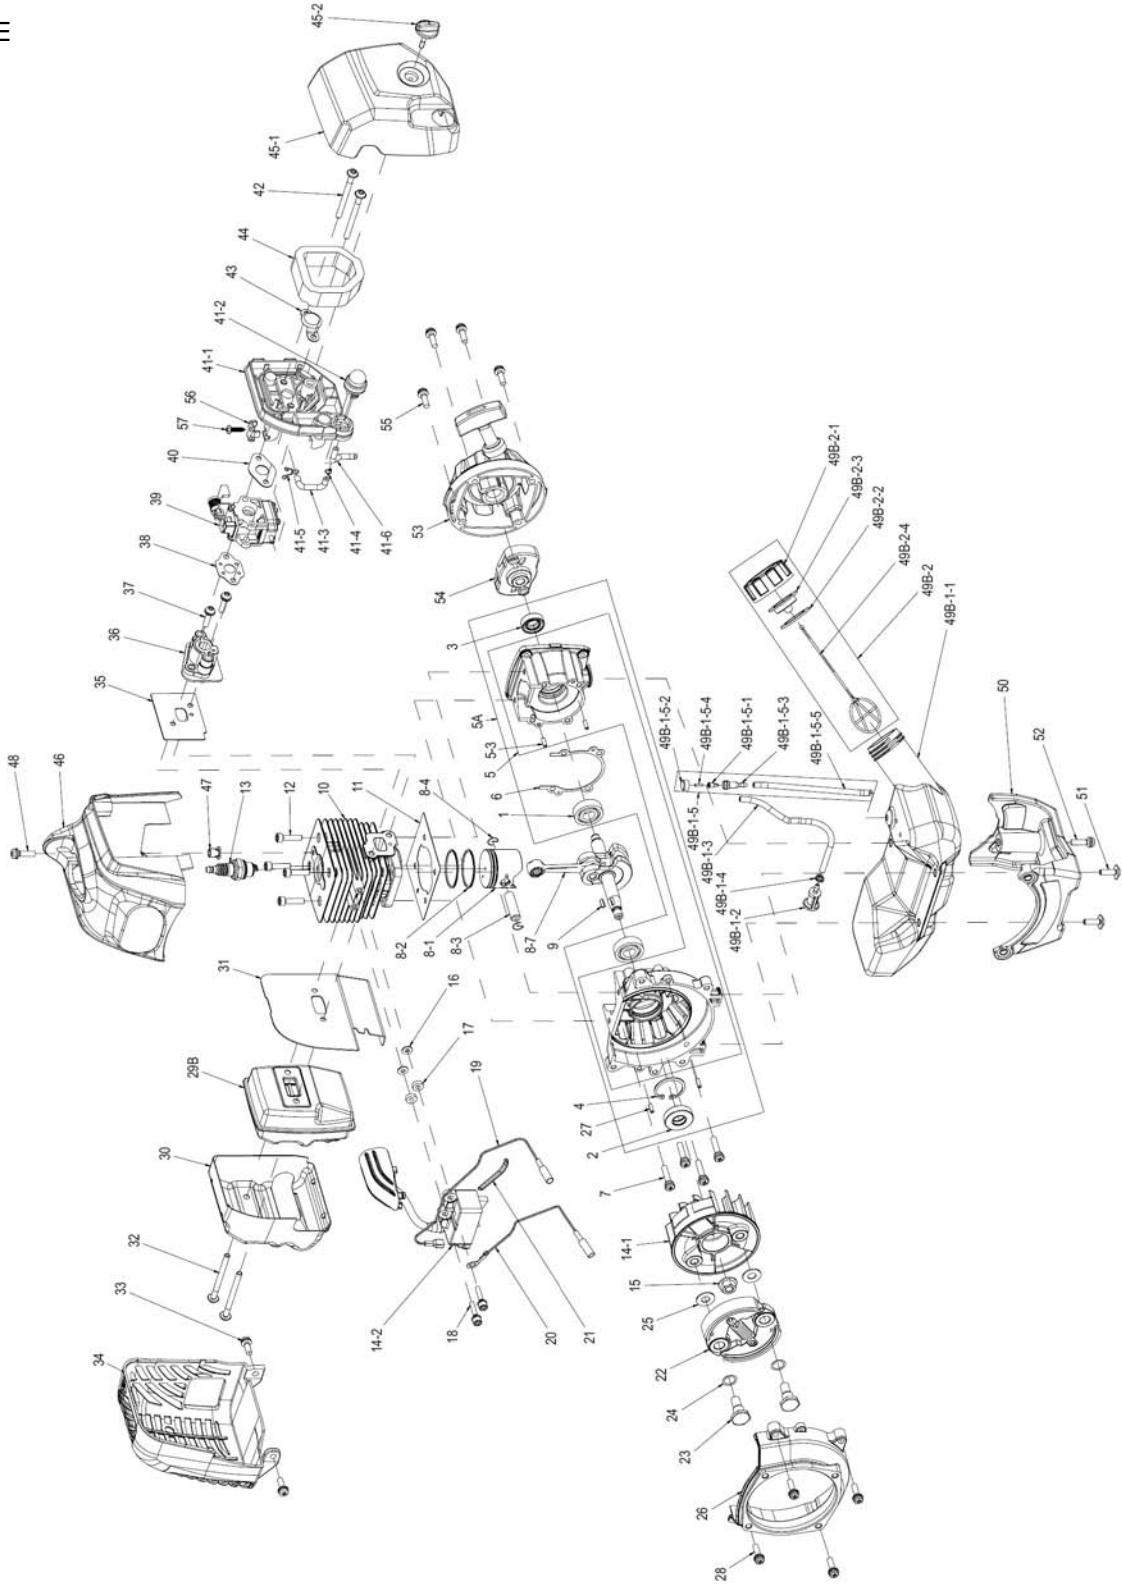

Hitachi Power Tools

ENGINE TOOL PARTS LIST

ENGINE GRASS CUTTER
Model TCG31EBSP (TANAKA BRANDED)

2011 • 5 • 2
(E2)

TCG31 ENGINE

ENGINE PARTS

TCG31EBSP

ITEM NO.	CODE NO.	DESCRIPTION	NO. USED	REMARKS
1	7791153	Ball Bearing, 6001	2	
2	7791152	Oil seal TC type 12X28X7	1	
3	7791155	Oil seal TC type 12X22X7	1	
4	7791150	Retaining Ring RTW-28	1	
5	7791166	Crank Case Set	1	
5-3	7791151	Spring Type Straight Pin Slotted 3X10	2	
5A		Crank Case Ass'y	1	Includes 1~5, 5~3, 6, 27
6	7791167	Gasket, Crankcase	1	
7	7791137	Cross Rec Pan Head Screw S M5X25	4	
8-1	7791168	Piston	1	
8-2	7791169	Ring, Piston	2	
8-3	7791170	Pin, Piston 9 X 31	1	
8-4	7791171	Ring, Snap	2	
8-7	7791172	Crank Shaft Ass'y	1	
9	7791154	Woodruff Key 3X3.7X10	1	
10	7791173	Cylinder	1	
11	7791174	Gasket, Cylinder	1	
12	7791142	Torx Socket Head Cap Screw M5X0.8X20	4	
13	7791156	Spark Plug	1	
14-1	7791175	Rotor, Magnet	1	
14-2	7791217	Coil Comp	1	
15	7791146	Conical Nut M8XP1.25	1	
16	7791148	Washer, IG Coil 4.2X10X1	2	
17	7791176	Spacer, IG Coil	2	
18	7791177	Torx Sckt Hd Cap Screw PS M4x0.7x 20 w/ Nylok	2	
19	7791158	Wire, Lead	1	
20	7791178	Wire, Lead-Ground	1	
21	7791179	Sleeve, Lead Wire	1	
22	7791180	Clutch Ass'y	1	
23	7791181	Clutch Bolt	2	
24	7791147	Wave Washer 10	2	
25	7791149	Washer 8.2x18x1.2	2	
26	7791213	Fan Cover for Back Pack	1	
27	7791151	Spring Type Straight Pin Slotted 3X10	2	
28	7791140	Cross Rec Pan Head Screw PS M5X25	4	
29B	7791215	Muffler Ass'y Rear Exhaust w/Catalyst	1	
30	7791182	Heat Shield	1	
31	7791219	Gasket, Muffler	1	
32	7791143	Torx Sckt Button Hd Screw M5 x 0.8 x 60	2	
33	7791138	Cross Rec Pan Head Screw PS M5X16	2	
34	7791220	Muffler Cover	1	
35	7791183	Gasket, Insulator	1	
36	7791184	Insulator for Diaphragm Carb.	1	
37	7791144	Torx Sckt Button Hd Screw PS M5 x 0.8 x 22	2	
38	7791185	Gasket, Carburetor	1	
39	7791186	Carburetor Ass'y, Diaphragm	1	
40	7791187	Gasket, Cleaner	1	
41-1	7791188	Base, Cleaner	1	
41-2	7791159	Primer Pump Ass'y	1	
41-3	7791160	Pipe, Pump (0.045m)	1	
41-4	7791161	Clip, Pipe	1	
41-5	7791162	Clip, Pipe	1	
41-6	7791189	Pipe, Return	1	
42	7791143	Torx Socket Button Head Screw M5 x 0.8 x 60	2