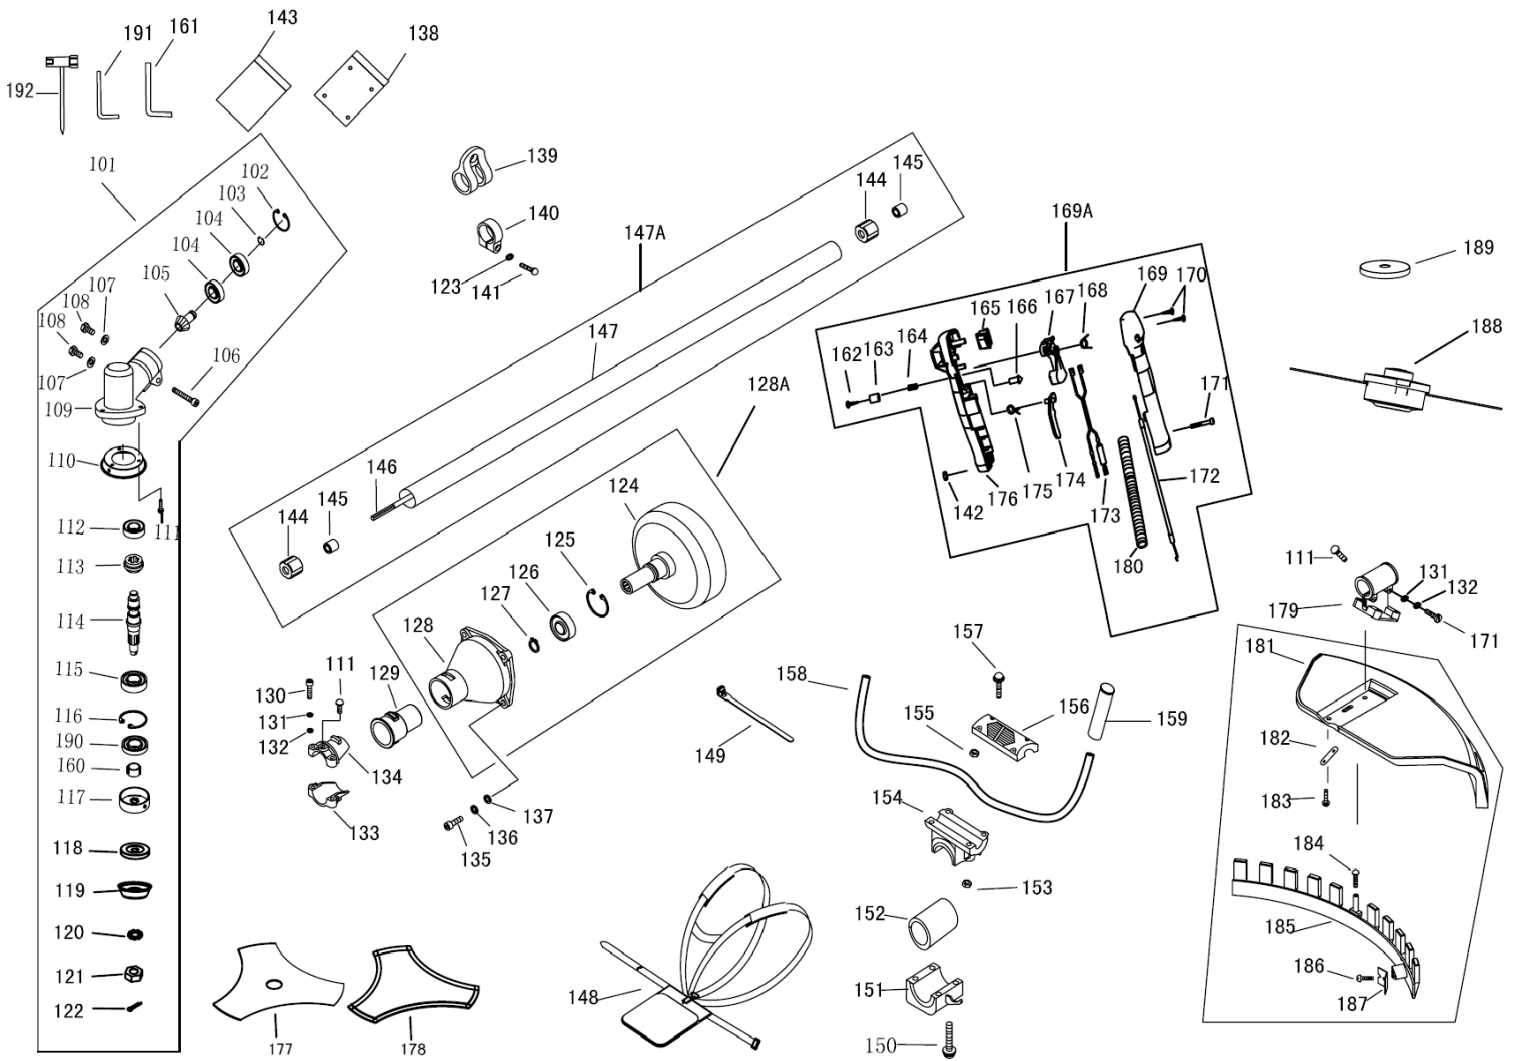

ENGINE PARTS

TCG31EBSP

ITEM NO.	CODE NO.	DESCRIPTION	NO. USED	REMARKS
43	7791222	Spit Back Shield	1	
44	7791190	Air Filter Element	1	
45-1	7791191	Cover, Cleaner	1	
45-2	7791192	Knob, Cover	1	
46	7791221	Top Cover	1	
47	7791193	Spacer, Top Cover	1	
48	7791139	Cross Rec Pan Head Screw PS M5X20	1	
49B-1-1	7791216	Fuel Tank	1	
49B-1-2	7791163	Fuel Filter Comp	1	
49B-1-3	7791195	Pipe, Suction (0.150m)	1	
49B-1-4	7791164	Clip, Pipe	1	
49B-1-5		Valve Ass'y	1	Includes 49B-1-5-1 ~ 49B-1-5-5
49B-1-5-1	7791165	Valve, Fuel Cap	1	
49B-1-5-2	7791196	Cap, Holder	1	
49B-1-5-3	7791197	Holder, Valve	1	
49B-1-5-4	7791198	Element, Valve	1	
49B-1-5-5	7791199	Pipe, Valve Ass'y	1	
49B-2		Fuel Cap Ass'y	1	Includes 49B-2-1 ~ 49B-2-4
49B-2-1	7791200	Fuel Cap	1	
49B-2-2	7791201	Gasket, Fuel Cap	1	
49B-2-3	7791202	Holder, Gasket	1	
49B-2-4	7791203	Strap, Fuel Cap	1	
50	7791204	Engine Stand	1	
51	7791145	Torx Socket Flange Screw M5X0.8X16	2	
52	7791139	Cross Rec Pan Head Screw PS M5X20	1	
53	7791205	Recoil Starter Ass'y	1	
54	7791211	Pulley Ass'y	1	
55	7791140	Cross Rec Pan Head Screw PS M5X25	4	
56	7791212	Stay, Throttle Cable	1	
57	7791141	Cross Rec Pan Head Screw ST4.2x12	1	