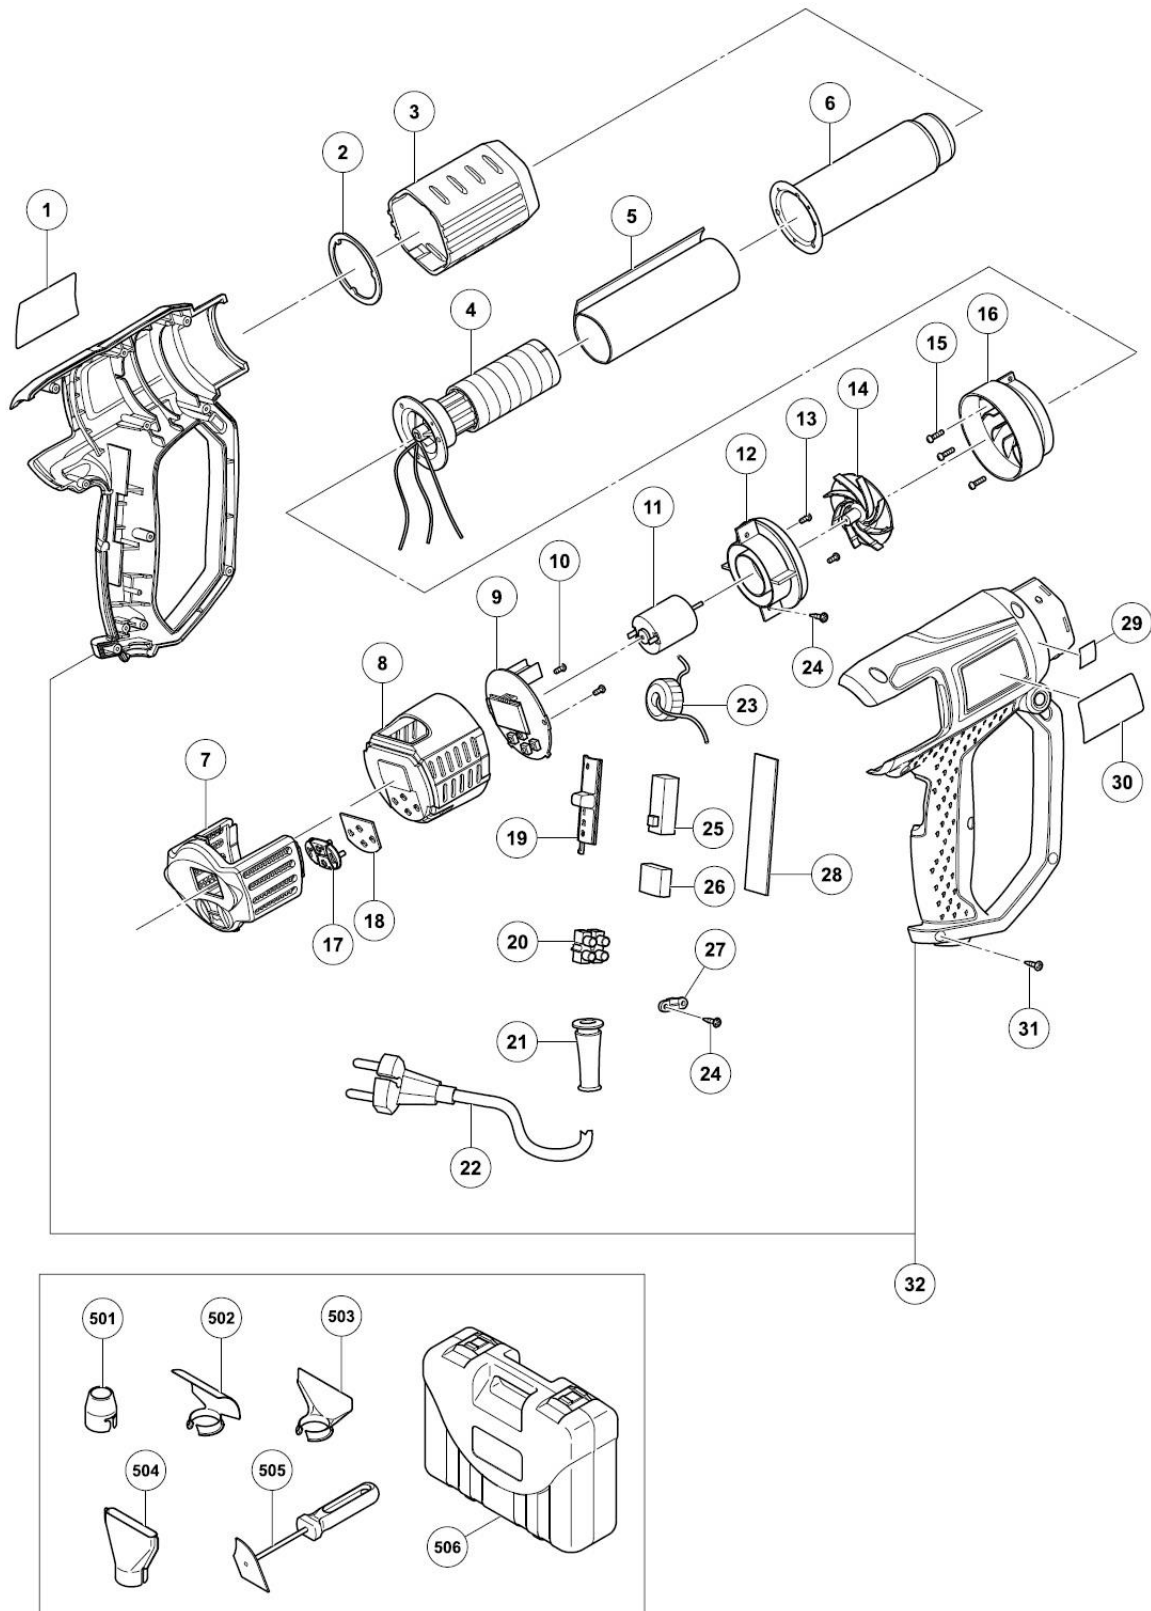

ELECTRIC TOOL PARTS LIST

■ HEAT GUN
Model RH 650V

2016 • 12 • 27
(E1a)

PARTS**RH650V**

ITEM NO.	CODE NO.	DESCRIPTION	NO. USED	REMARKS
1		HITACHI LABEL		
2		SUPPORT RING D5. 18xT 1.5		
3		FRONT COVER		
4		HEATER		
5		MICA SHEET		
6		HEATER COVER		
7		TAIL COVER		
8		INNER COVER		
9		DISPLAY		
10		MACHINE SCREW M2.5X4		
11		MOTOR		
12		MOTOR SUPPORT		
13		MACHINE SCREW M2.5X4		
14		FAN		
15		MACHINE SCREW M3X10		
16		FAN COVER		
17		FUNCTION BUTTON		
18		SPONGE		
19		SLIDER		
20		TERMINAL		
21		CORD ARMOR		
22		CORD		
23		INDUCTANCE		
24		TAPPING SCREW (W/FLANGE) D3X15		
25		SWITCH 10A 250VAC		
26		CAPACITOR		
27		CORD CLIP		
28		SWITCH PCB		
29		CAUTION LABEL		
30		NAME PLATE		
31		TAPPING SCREW D3X16		
32		HOUSEING (A) (B) SET		

STANDARD ACCESSORIES**RH650V**

ITEM NO.	CODE NO.	DESCRIPTION	NO. USED	REMARKS
501	336191	NOZZLE (ROUND)		
502	336192	NOZZLE (CURVED SURFACE)		
503	336193	NOZZLE (GLASS PROTECTOR)		
504	336194	NOZZLE (FLAT)		
505	336195	SCRAPER (WITH GRIP)		
506		CASE		