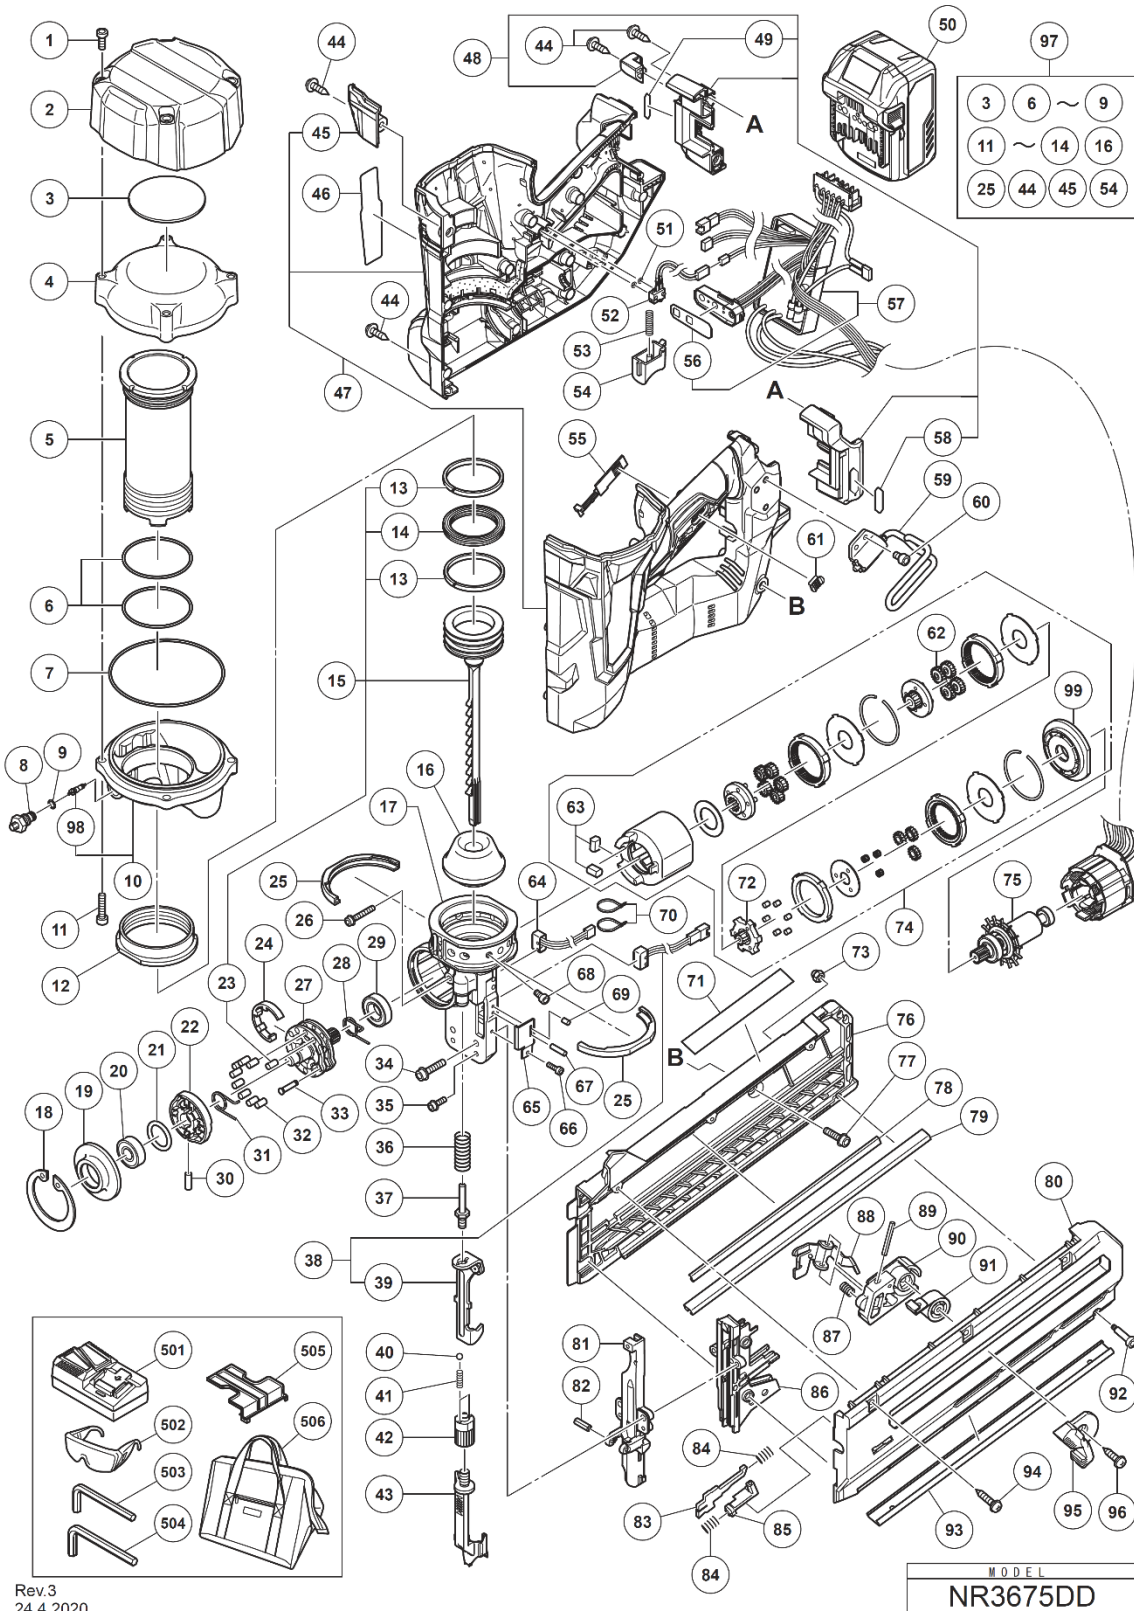

PNEUMATIC TOOL PARTS LIST

CORDLESS DUPLEX NAILER

2020 • 08 • 26

Model NR 3675DD

(E1)

Rev.3
24.4.2020

PARTS

NR3675DD

ITEM NO.	CODE NO.	DESCRIPTION	NO. USED	REMARKS
1	372298	HEX. SOCKET HD. BOLT M6	4	
2	372296	TOP COVER	1	
3	371012	RUBBER CUSHION (C)	1	
4	372337	CHAMBER COVER	1	
5	372335	CYLINDER	1	
6	372336	O-RING (I.D 55.5)	2	
7	372334	O-RING (I.D 94.5)	1	
8	376085	CHARGE CAP	1	
9	872822	O-RING (S-5)	1	
10	372388	CHAMBER BASE	1	INCLUD.98
11	372338	NYLOCK BOLT M6	4	
12	372339	SPECIAL NUT M58	1	
13	372320	SLIDE RING	2	
14	372319	X-RING	1	
15	376284	PISTON ASS'Y	1	INCLUD.13.14.23
16	372317	PISTON BUMPER	1	
17	375366	NOSE	1	
18	372332	RETAINING RING D52	1	
19	372989	BEARING HOLDER	1	
20	6000VV	BALL BEARING 6000VVCMP2L	1	
21	372329	O-RING (I.D 20.22)	1	
22	372327	POSITION DETECTOR	1	
23	372326	NEEDLE ROLLER D4.5	1	
24	372330	FELT (P)	1	
25	372343	RUBBER CUSHION (A)	2	
26	372310	NYLOCK BOLT (W/FLANGE) M4X25	1	
27	372321	PIN WHEEL	1	
28	372323	WHEEL SPRING (B)	1	
29	6902VV	BALL BEARING 6902VV	1	
30	372328	NEEDLE ROLLER D3	1	
31	372322	WHEEL SPRING (A)	1	
32	372325	NEEDLE ROLLER D4	8	
33	372324	PIN (A)	1	
34	372355	NYLOCK BOLT (W/FLANGE) M5X22	2	
35	372311	NYLOCK BOLT (W/FLANGE) M4X14	2	
36	372307	PUSHING LEVER SPRING (B)	1	
37	376289	SPECIAL BOLT M6	1	
38	376285	SENSOR ASS'Y(B)	1	INCLUD.39
39	376077	PUSHING LEVER (B)	1	
40	959148	STEEL BALL D3.175 (10 PCS.)	2	
41	372315	ADJUSTER SPRING	2	
42	376082	ADJUSTER	1	
43	376076	PUSHING LEVER (A)	1	
44	301653	TAPPING SCREW (W/FLANGE) D4X20 (BLACK)	17	
45	372297	HOUSING (C)	1	
46		NAME PLATE	1	
47	376283M	HOUSING ASS'Y	1	INCLUD.45
48	376083	HOUSING (D).(E).(F) ASS'Y	1	INCLUD.49.58
49	373914	MV LABEL (B)	1	
50	371751M	BATTERY BSL 36A18 (USA.CAN)	1	INCLUD.505
51	371020	O-RING (I.D 2.5)	2	
52	371019	SWITCH CABLE (A)	1	
53	332000	SPRING (T)	1	
54	371021	TRIGGER	1	
55	331790	LEVER (C)	1	
56	376290	PANEL SHEET	1	
57	376286	WIRING ASS'Y	1	INCLUD.56
58	373913	MV LABEL (A)	1	
59	371214	HOOK	1	
60	949811	HEX. SOCKET HD. BOLT M4X8 (10 PCS.)	3	
61	326276	LEVER (A)	1	
62	375182	PLANET GEAR (B) SET (4 PCS.)	4	
63	372342	BUMPER (B)	2