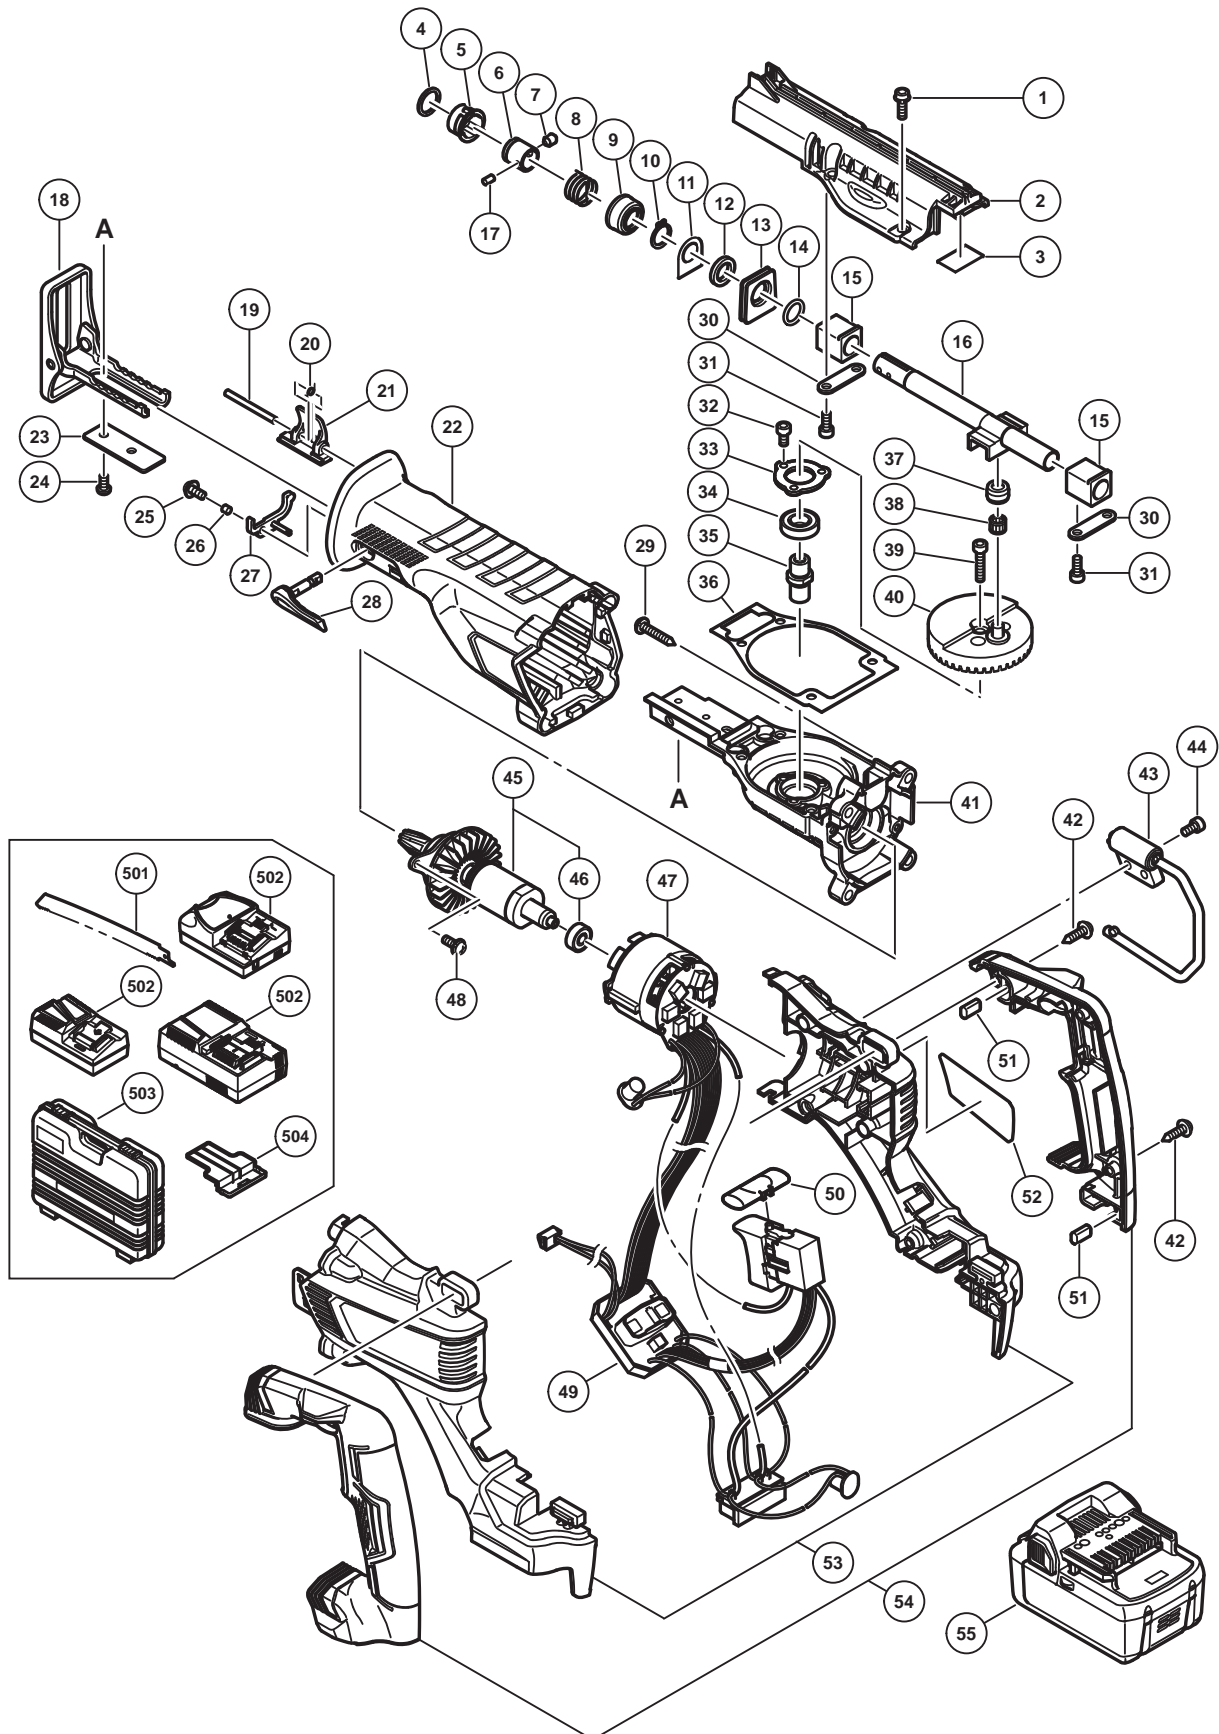

ELECTRIC TOOL PARTS LIST

■ CORDLESS RECIPROCATING SAW
Model CR 18DBL

2017-4-20
(E1)

PARTS

CR 18DBL

ITEM NO.	CODE NO.	DESCRIPTION	NO. USED	REMARKS
1	305574	HEX. SOCKET HD. BOLT (W/SP.WASHER) M5 X 16	4	
2	371365	UPPER COVER	1	
3	319874	PACKING (B)	1	
4	371368	SPIRAL RETAINING RING D16	1	
5	371376	BLADE HOLDER	1	
6	371381	SLEEVE	1	
7	371378	HOLDER PIN	1	
8	371379	BLADE SPRING	1	
9	371377	BLADE HOLDER COVER	1	
10	371367	RETAINING RING FOR D13 SHAFT	1	
11	371371	PACKING WASHER	1	
12	371370	FELT PACKING	1	
13	371363	SEAL SLEEVE	1	
14	371369	O-RING	1	
15	371362	METAL (B)	2	
16	371366	PLUNGER (A)	1	
17	371380	PIN	1	
18	371382	BASE	1	
19	371374	BLADE LAVER SHAFT	1	
20	371375	BLADE LEVER SPRING	1	
21	371373	BLADE LEVER	1	
22	371386	FRONT COVER	1	
23	371383	BASE PLATE	1	
24	332662	HEX SOCKET BOLT M5 X 12	2	
25	949216	MACHINE SCREW M4 X 10 (10 PCS.)	1	
26	371929	DISTANCE PIECE	1	
27	371385	FRONT PLATE (A)	1	
28	371384	BASE LEVER	1	
29	986011	TAPPING SCREW (W/SP. WASHER) D5 X 30	4	
30	371364	HOLDER COVER (B)	2	
31	371989	SEAL LOCK HEX. SOCKET HD. BOLT M5 X 14	4	
32	371990	SEAL LOCK HEX. SOCKET HD. BOLT M4 X 12	3	
33	371360	BEARING COVER (B)	1	
34	6901VV	BALL BEARING 6901VV	1	
35	371359	SPINDLE	1	
36	371372	SEAL PACKING (A)	1	
37	983541	CONNECTING PIECE (A)	1	
38	324470	NEEDLE ROLLER	1	
39	371991	SEAL LOCK HEX. SOCKET HD. BOLT M6 X 20	1	
40	371361	GEAR	1	
41	371358	GEAR COVER	1	
42	339250	TAPPING SCREW (W/FLANGE) D4 X 20	10	
43	371387	HOOK	1	
44	371992	SEAL LOCK HEX. SOCKET HD. BOLT M5 X 10	2	
45	361062	ROTOR ASS'Y	1	INCLUD.46
46	606ZZM	BALL BEARING 606VV	1	
47	340968	STATOR FET PCB ASS'Y	1	INCLUD.49
48	951039	MACHINE SCREW (W/SP. WASHER) M4 X 12	2	
49	371357	CONTROLLER TERMINAL SET	1	
50	319760	PUSHING BUTTON	1	