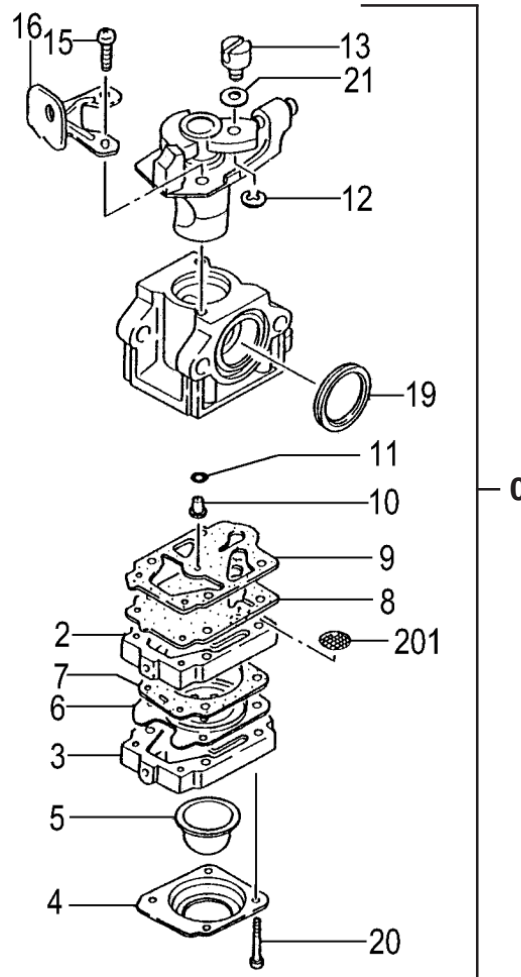

ITEM	PART NUMBER	DESCRIPTION	QTY	COMMENTS
1-1	1570168090	CAP, SPARK PLUG ASS'Y	1	
1-2	01801805200	PLUG, SPARK	1	
1-6	0010740A90	CYLINDER SET	1	Includes gasket
1-7	99461050184	BOLT, HEX, 5X18, S	1	
1-9	0170735520	GASKET, CYLINDER	1	
1-11	0410170020	RING, PISTON	2	
1-12	0300735090	PISTON SET	1	Includes piston rings & circlips
1-13	03901620200	CIRCLIP, PISTON PIN	2	
1-14	0370704520	PIN, PISTON	1	
1-16	0460735082	CRANKSHAFT	1	
1-40	1780168080	CORD, STOP	1	
1-46	99464040184	BOLT, HEX 4x18WS	2	
1-50	1672101590	COIL, IGNITION	1	
1-60	1820186A201	WASHER, SPECIAL	2	

ITEM	PART NUMBER	DESCRIPTION	QTY	COMMENTS
2-19	33000200230	SHIM,12.2X19X.20	1	
2-19	33000200240	SHIM,12.2X19X.30	1	
2-24	1552101480	FLYWHEEL	1	
2-25	99101080011	NUT,8	1	
2-27	99201080011	WASHER,8	1	
2-31	0720304594	CRANKCASE ASSY	1	Includes seals & bearings
2-32	99966122206	SEAL,OIL,#TC12227	2	
2-33	99961600115	BEARING,BALL,#6001 C3	2	
2-34	0900735022	GASKET,CRANKCASE	1	
2-36	99461050164	BOLT,HEX,5X16,S	4	

ITEM	PART NUMBER	DESCRIPTION	QTY	COMMENTS
5-0	7620304590	STARTER ASS'Y	1	
5-1	7720304580	BODY,STARTER	1	
5-2	7740304520	PULLEY,STARTER	1	
5-3	7790304520	SPRING,RECOIL	1	
5-4	7770304520	ARM,SWING	1	
5-5	8390304520	SCREW,SET	1	
5-6	7710304520	STAY,PULLEY	1	
5-7	7830304520	ROPE,STARTER	1	
5-8	7850304520	HANDLE,STARTER	1	
5-9	3153334020	NUT,SPECIAL 5MM	1	
5-22	7980304520	PULLEY,STARTER	1	
5-24	99464040185	BOLT,HEX,4x18WS	2	