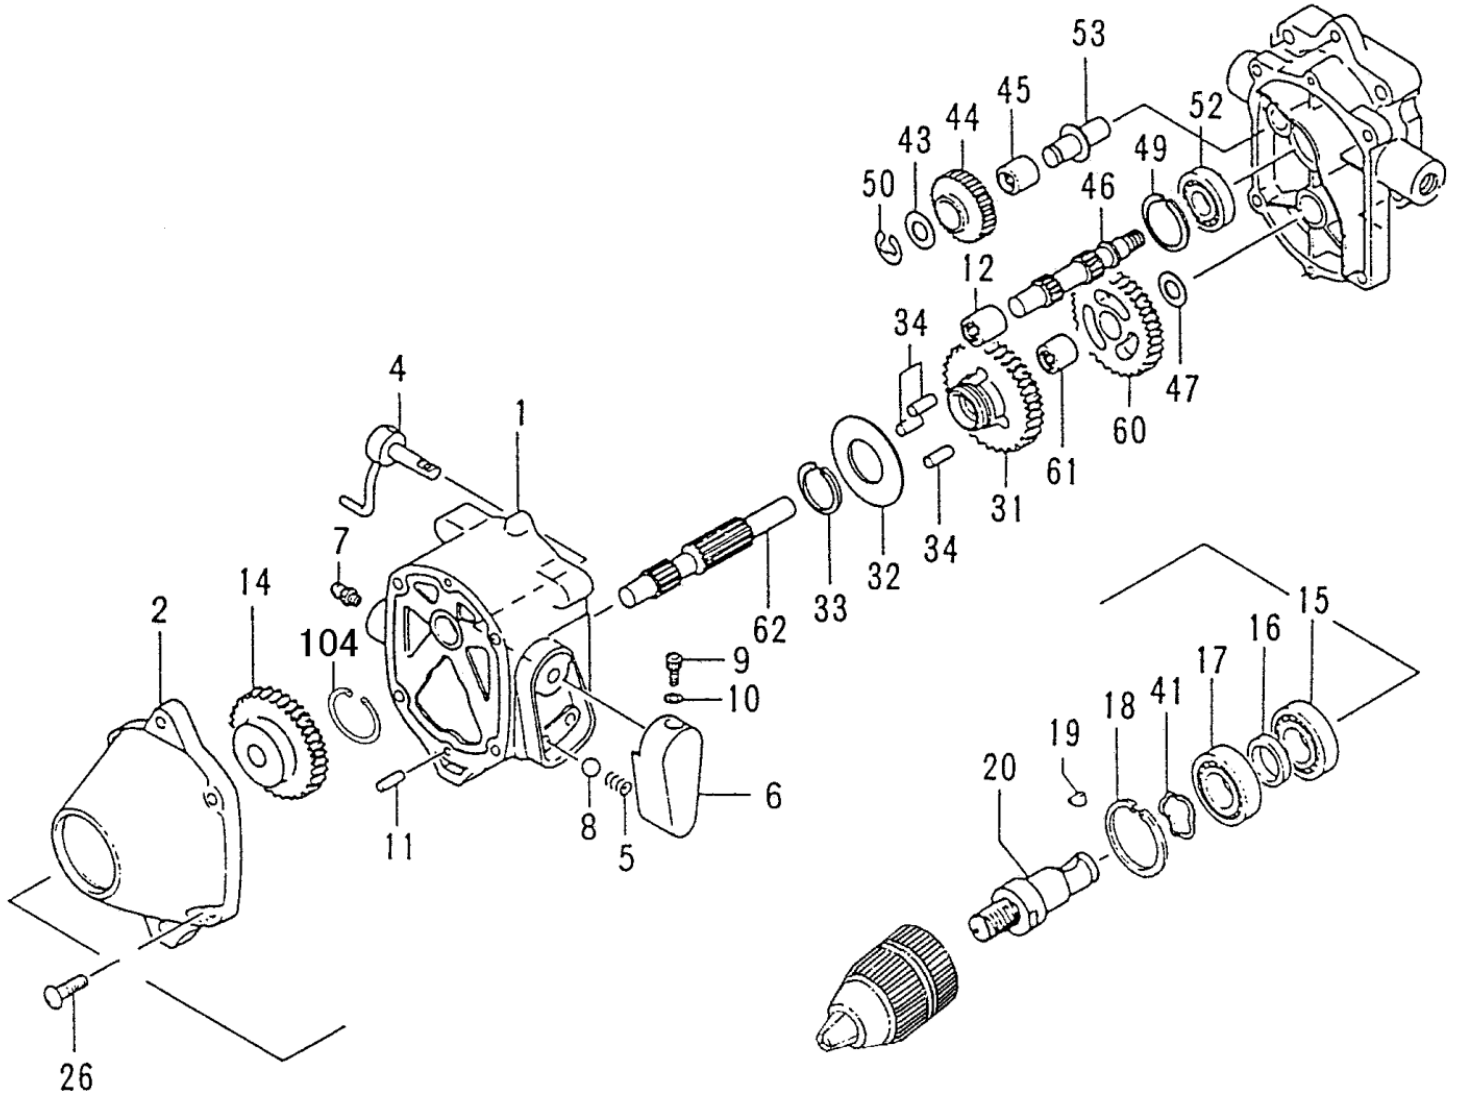

ITEM	PART NUMBER	DESCRIPTION	QTY	COMMENTS
7-1	0023214120	CASE,GEAR,A	1	
7-2	0063210A80	CASE,GEAR,B	1	
7-4	0893214180	FORK,SHIFT	1	
7-5	1063214120	SPRING,SHIFT GUIDE	1	
7-6	1083214120	LEVER,SHIFT	1	
7-7	30032250801	FITTING,GREASE	1	
7-8	6733560020	BALL,STEEL	1	
7-9	99051040083	BOLT,HEX.HOLE 4X8	1	
7-10	99201040011	WASHER,4	1	
7-11	99905041203	PIN,KNOCK,4x12	2	
7-12	99962091211	BEARING,NEEDLE,TLA912	1	
7-14	0183219220	GEAR,4	1	
7-15	99961720221	BEARING,BALL,#7202B	1	
7-16	04032120201	WASHER,BEARING	1	
7-17	99961620202	BEARING,BALL,#6202Z	1	
7-18	99351035002	RING,IN,C-35,STOP	1	
7-19	06801006200	KEY,WOODRUFF,3X13X5	1	
7-20	0223218320	SHAFT,GEAR	1	
7-26	99414050181	SCREW,S,5X18	4	
7-31	0603214120	GEAR,FORWARD	1	
7-32	1403214120	WASHER,THRUST,2.0	1	
7-33	99357200002	RING,STOP,20	1	
7-34	99905061200	BEARING,NEEDLE,6X12	3	
7-41	99209350030	WASHER,WAVE,B.B,35	1	
7-43	1413214120	WASHER,THRUST,0.8	1	
7-44	0593214120	GEAR,NEUTRAL	1	
7-45	99962091211	BEARING,NEEDLE,TLA912	1	
7-46	0623214120	SHAFT,SHIFT	1	
7-47	1413214120	WASHER,THRUST,0.8	1	
7-49	99351024002	RING,STOP,C-24,IN	1	
7-50	99355080001	RING,STOP,E-8	1	
7-52	99961609002	BEARING,BALL,#609Z	1	
7-53	0583214120	SHAFT,NEUTRAL	1	
7-60	0613214120	GEAR,REVERSE	1	
7-61	99962091211	BEARING,NEEDLE,TLA912	1	
7-62	0633219220	COUNTER SHAFT	1	
7-104	99350013002	RING,STOP	1