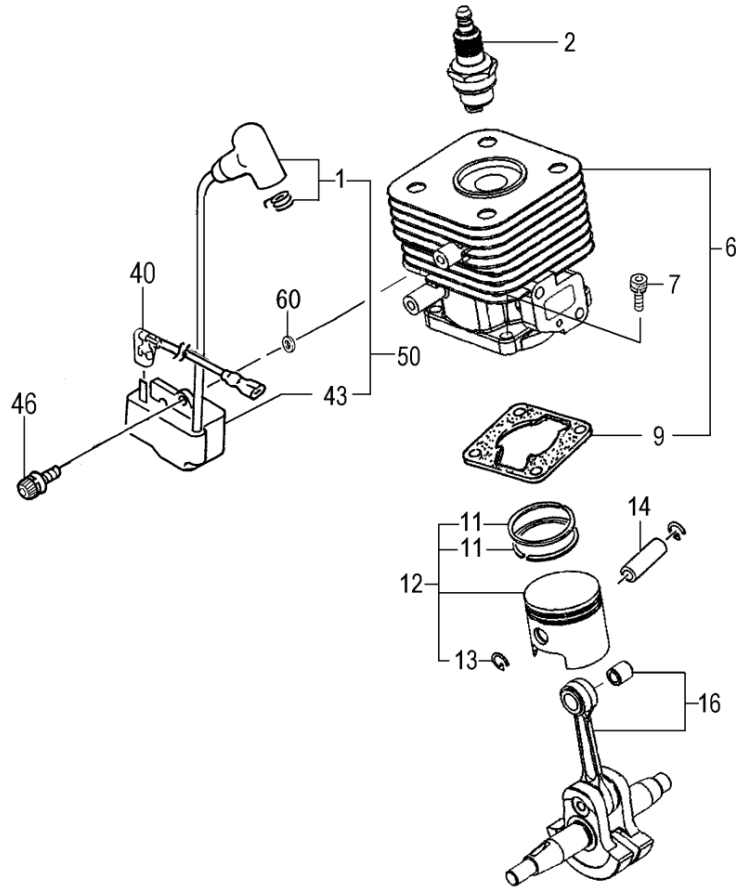

ITEM	PART NUMBER	DESCRIPTION	QTY	COMMENTS
1-1	1570168090	CAP, SPARK PLUG ASS'Y	1	
1-2	01801805200	PLUG, SPARK	1	
1-6	0010740A90	CYLINDER SET	1	Includes gasket
1-7	99461050184	BOLT, HEX, 5X18, S	1	
1-9	0170735520	GASKET, CYLINDER	1	
1-11	0410170020	RING, PISTON	2	
1-12	0300735090	PISTON SET	1	Includes piston rings & circlips
1-13	03901620200	CIRCLIP, PISTON PIN	2	
1-14	0370704520	PIN, PISTON	1	
1-16	0460735082	CRANKSHAFT	1	
1-40	1780168080	CORD, STOP	1	
1-46	99464040184	BOLT, HEX 4x18WS	2	
1-50	1672101590	COIL, IGNITION	1	
1-60	1820186A201	WASHER, SPECIAL	2	

ITEM	PART NUMBER	DESCRIPTION	QTY	COMMENTS
2-19	33000200230	SHIM,12.2X19X.20	1	
2-19	33000200240	SHIM,12.2X19X.30	1	
2-24	1552101480	FLYWHEEL	1	
2-25	99101080011	NUT,8	1	
2-27	99201080011	WASHER,8	1	
2-31	0720304594	CRANKCASE ASSY	1	Includes seals & bearings
2-32	99966122206	SEAL,OIL,#TC12227	2	
2-33	99961600115	BEARING,BALL,#6001 C3	2	
2-34	0900735022	GASKET,CRANKCASE	1	
2-36	99461050164	BOLT,HEX,5X16,S	4	

ITEM	PART NUMBER	DESCRIPTION	QTY	COMMENTS
5-0	7620304590	STARTER ASS'Y	1	
5-1	7720304580	BODY,STARTER	1	
5-2	7740304520	PULLEY,STARTER	1	
5-3	7790304520	SPRING,RECOIL	1	
5-4	7770304520	ARM,SWING	1	
5-5	8390304520	SCREW,SET	1	
5-6	7710304520	STAY,PULLEY	1	
5-7	7830304520	ROPE,STARTER	1	
5-8	7850304520	HANDLE,STARTER	1	
5-9	3153334020	NUT,SPECIAL 5MM	1	
5-22	7980304520	PULLEY,STARTER	1	
5-24	99464040185	BOLT,HEX,4x18WS	2	