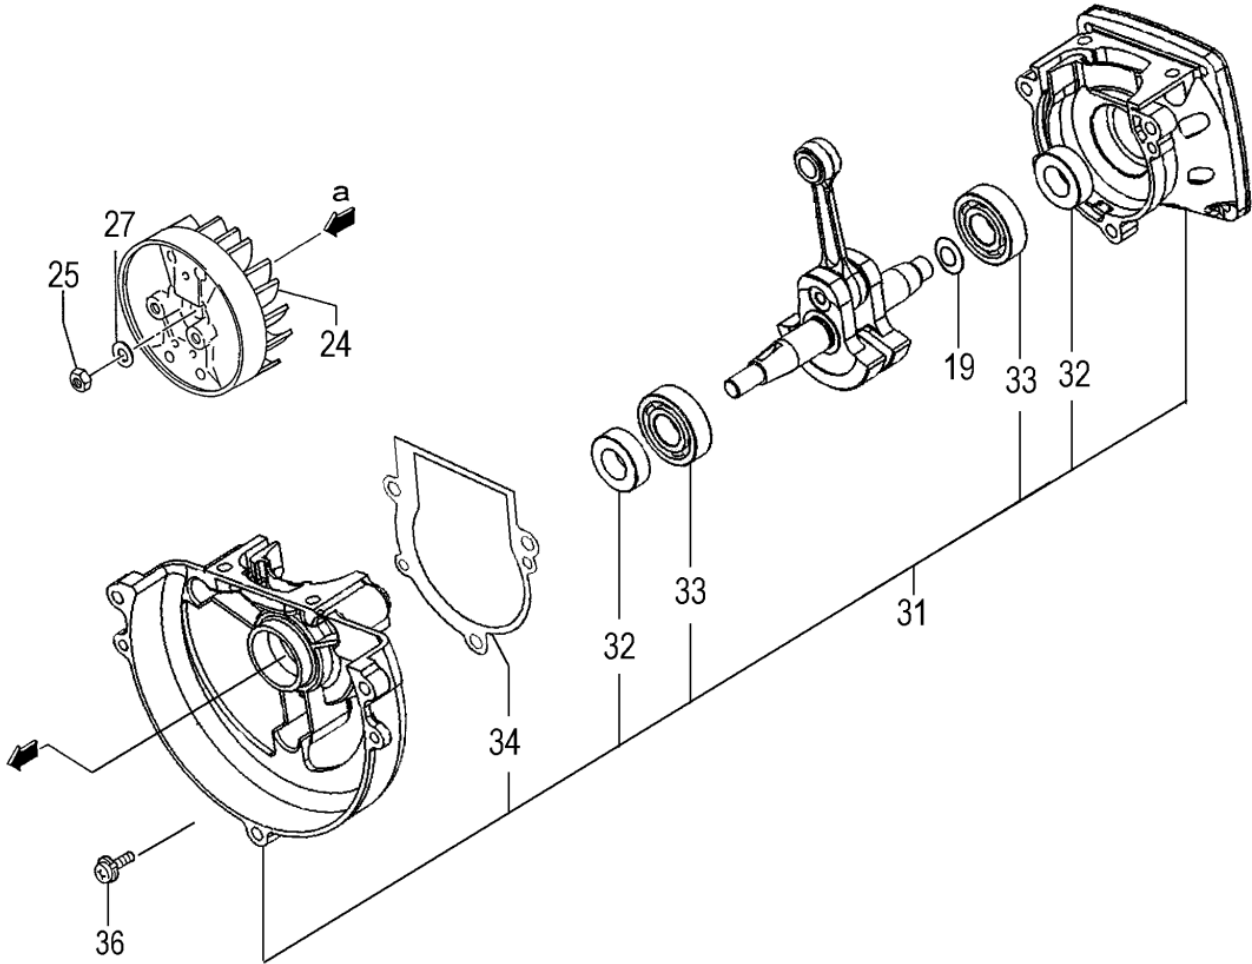

ITEM	PART NUMBER	DESCRIPTION	QTY	COMMENTS
1-1	1570168090	CAP, SPARK PLUG ASS'Y	1	
1-2	01801805200	PLUG, SPARK	1	
1-6	0010740A90	CYLINDER SET	1	Includes gasket
1-7	99461050184	BOLT, HEX, 5X18, S	1	
1-9	0170735520	GASKET, CYLINDER	1	
1-11	0410170020	RING, PISTON	2	
1-12	0300735090	PISTON SET	1	Includes piston rings & circlips
1-13	03901620200	CIRCLIP, PISTON PIN	2	
1-14	0370704520	PIN, PISTON	1	
1-16	0460735082	CRANKSHAFT	1	
1-40	1780168080	CORD, STOP	1	
1-46	99464040184	BOLT, HEX 4x18WS	2	
1-50	1672101590	COIL, IGNITION	1	
1-60	1820186A201	WASHER, SPECIAL	2	

ITEM	PART NUMBER	DESCRIPTION	QTY	COMMENTS
2-19	33000200230	SHIM,12.2X19X.20	1	
2-19	33000200240	SHIM,12.2X19X.30	1	
2-24	1552101480	FLYWHEEL	1	
2-25	99101080011	NUT,8	1	
2-27	99201080011	WASHER,8	1	
2-31	0720304594	CRANKCASE ASSY	1	Includes seals & bearings
2-32	99966122206	SEAL,OIL,#TC12227	2	
2-33	99961600115	BEARING,BALL,#6001 C3	2	
2-34	0900735022	GASKET,CRANKCASE	1	
2-36	99461050164	BOLT,HEX,5X16,S	4	

ITEM	PART NUMBER	DESCRIPTION	QTY	COMMENTS
5-0	7620304590	STARTER ASS'Y	1	
5-1	7720304580	BODY,STARTER	1	
5-2	7740304520	PULLEY,STARTER	1	
5-3	7790304520	SPRING,RECOIL	1	
5-4	7770304520	ARM,SWING	1	
5-5	8390304520	SCREW,SET	1	
5-6	7710304520	STAY,PULLEY	1	
5-7	7830304520	ROPE,STARTER	1	
5-8	7850304520	HANDLE,STARTER	1	
5-9	3153334020	NUT,SPECIAL 5MM	1	
5-22	7980304520	PULLEY,STARTER	1	
5-24	99464040185	BOLT,HEX,4x18WS	2	