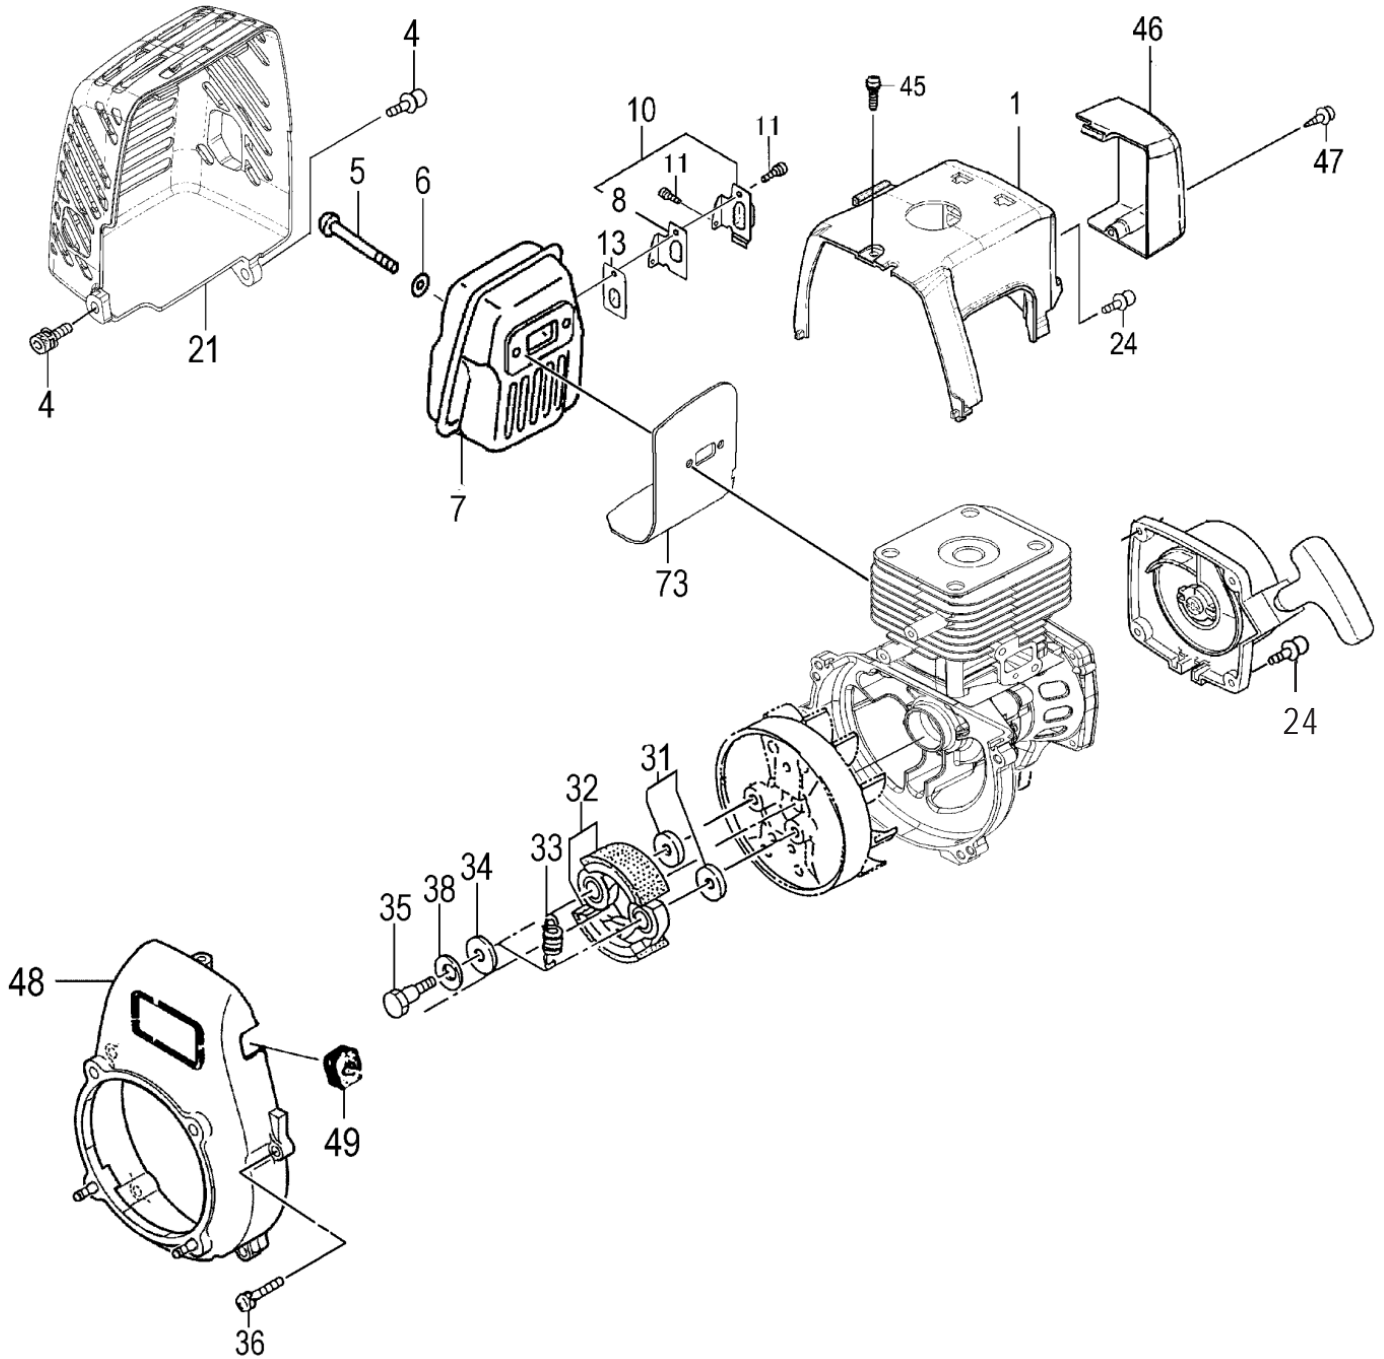

ITEM	PART NUMBER	DESCRIPTION	QTY	COMMENTS
4-1	0160750020	COVER,CYLINDER	1	
4-4	99463050164	BOLT,HEX,5X16,PS	2	
4-5	99051060653	BOLT,HEX,6x65	2	
4-6	99201060011	WASHER,6	2	
4-7	7060740A80	MUFFLER	1	
4-8	75106500200	GASKET,MUFFLER	1	
4-10	7340740A90	TAIL PIPE SET	1	
4-11	99436040081	SCREW,4X18WS	2	
4-13	7320740A20	ARRESTER,SPARK	1	
4-21	7380740A80	PROTECTOR,MUFFLER	1	
4-24	99464040185	BOLT,HEX,4x18WS	2	
4-31	35902103200	WASHER,CLUTCH,B	2	
4-32	29001620800	SHOE,CLUTCH	2	
4-33	3420630B200	SPRING,CLUTCH	1	
4-34	3480630A20	PLATE,CLUTCH	2	
4-35	3570075T200	BOLT,STEP	2	
4-36	99464050184	BOLT,HEX,5X18,WS	3	
4-38	99205080030	WASHER,8	2	
4-45	99463040154	BOLT,HEX,4X15,PS	1	
4-46	1320740A20	DEFLECTOR,AIR	1	
4-47	99348040142	SCREW,TAPPING,4x14	1	
4-48	1120736580	CASE,FAN	1	
4-49	20311660200	GROMMET,PRIMARY CORD	1	
4-73	1330750020	SHIELD,HEAT	1