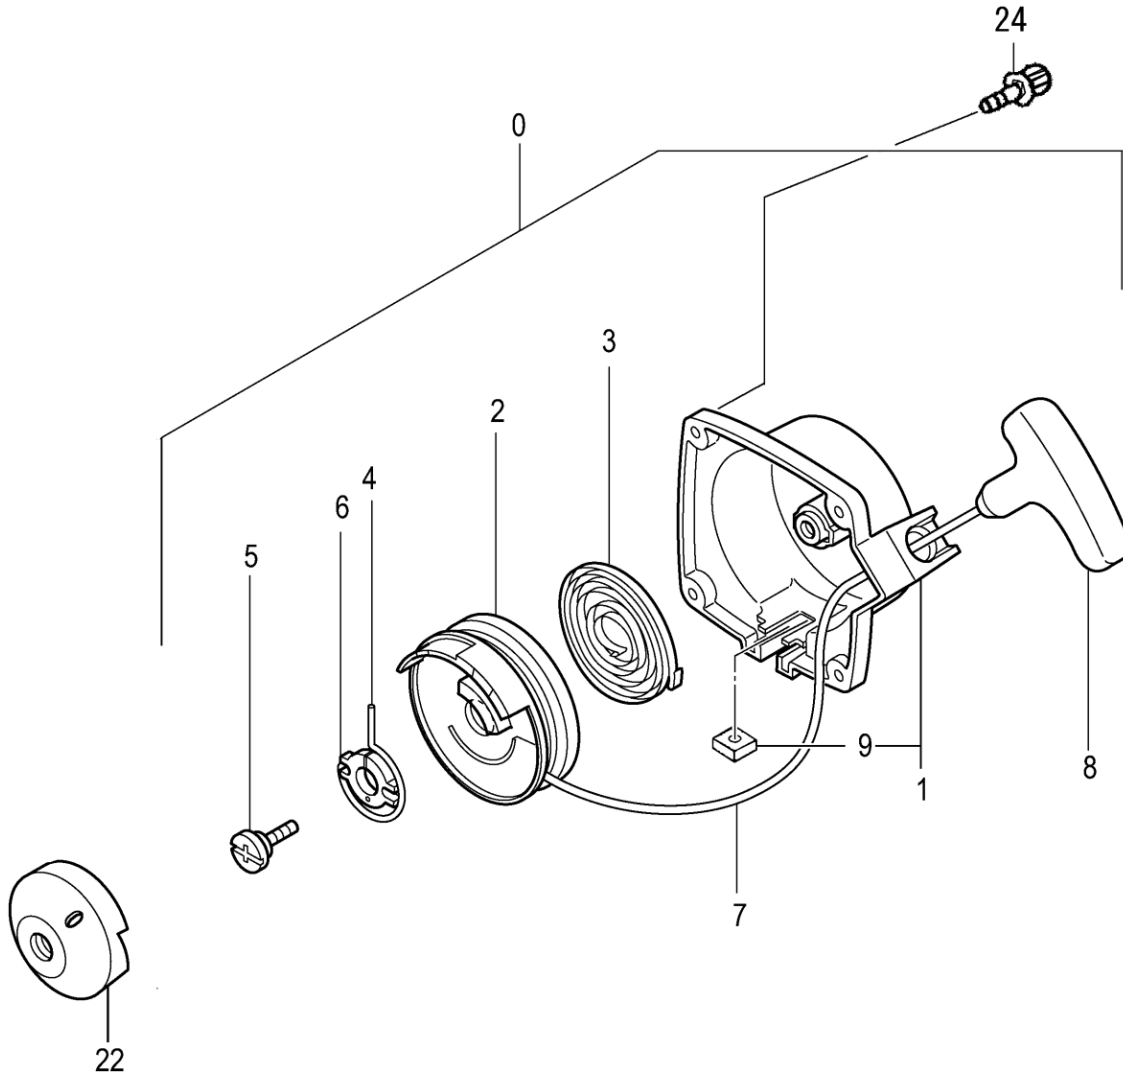

ITEM	PART NUMBER	DESCRIPTION	QTY	COMMENTS
1-1	1570168090	CAP, SPARK PLUG ASS'Y	1	
1-2	01801805200	PLUG, SPARK	1	
1-6	0010740A90	CYLINDER SET	1	Includes gasket
1-7	99461050184	BOLT, HEX, 5X18, S	1	
1-9	0170735520	GASKET, CYLINDER	1	
1-11	0410170020	RING, PISTON	2	
1-12	0300735090	PISTON SET	1	Includes piston rings & circlips
1-13	03901620200	CIRCLIP, PISTON PIN	2	
1-14	0370704520	PIN, PISTON	1	
1-16	0460735082	CRANKSHAFT	1	
1-40	1780168080	CORD, STOP	1	
1-46	99464040184	BOLT, HEX 4x18WS	2	
1-50	1672101590	COIL, IGNITION	1	
1-60	1820186A201	WASHER, SPECIAL	2	

ITEM	PART NUMBER	DESCRIPTION	QTY	COMMENTS
5-0	7620304590	STARTER ASS'Y	1	
5-1	7720304580	BODY,STARTER	1	
5-2	7740304520	PULLEY,STARTER	1	
5-3	7790304520	SPRING,RECOIL	1	
5-4	7770304520	ARM,SWING	1	
5-5	8390304520	SCREW,SET	1	
5-6	7710304520	STAY,PULLEY	1	
5-7	7830304520	ROPE,STARTER	1	
5-8	7850304520	HANDLE,STARTER	1	
5-9	3153334020	NUT,SPECIAL 5MM	1	
5-22	7980304520	PULLEY,STARTER	1	
5-24	99464040185	BOLT,HEX,4x18WS	2	