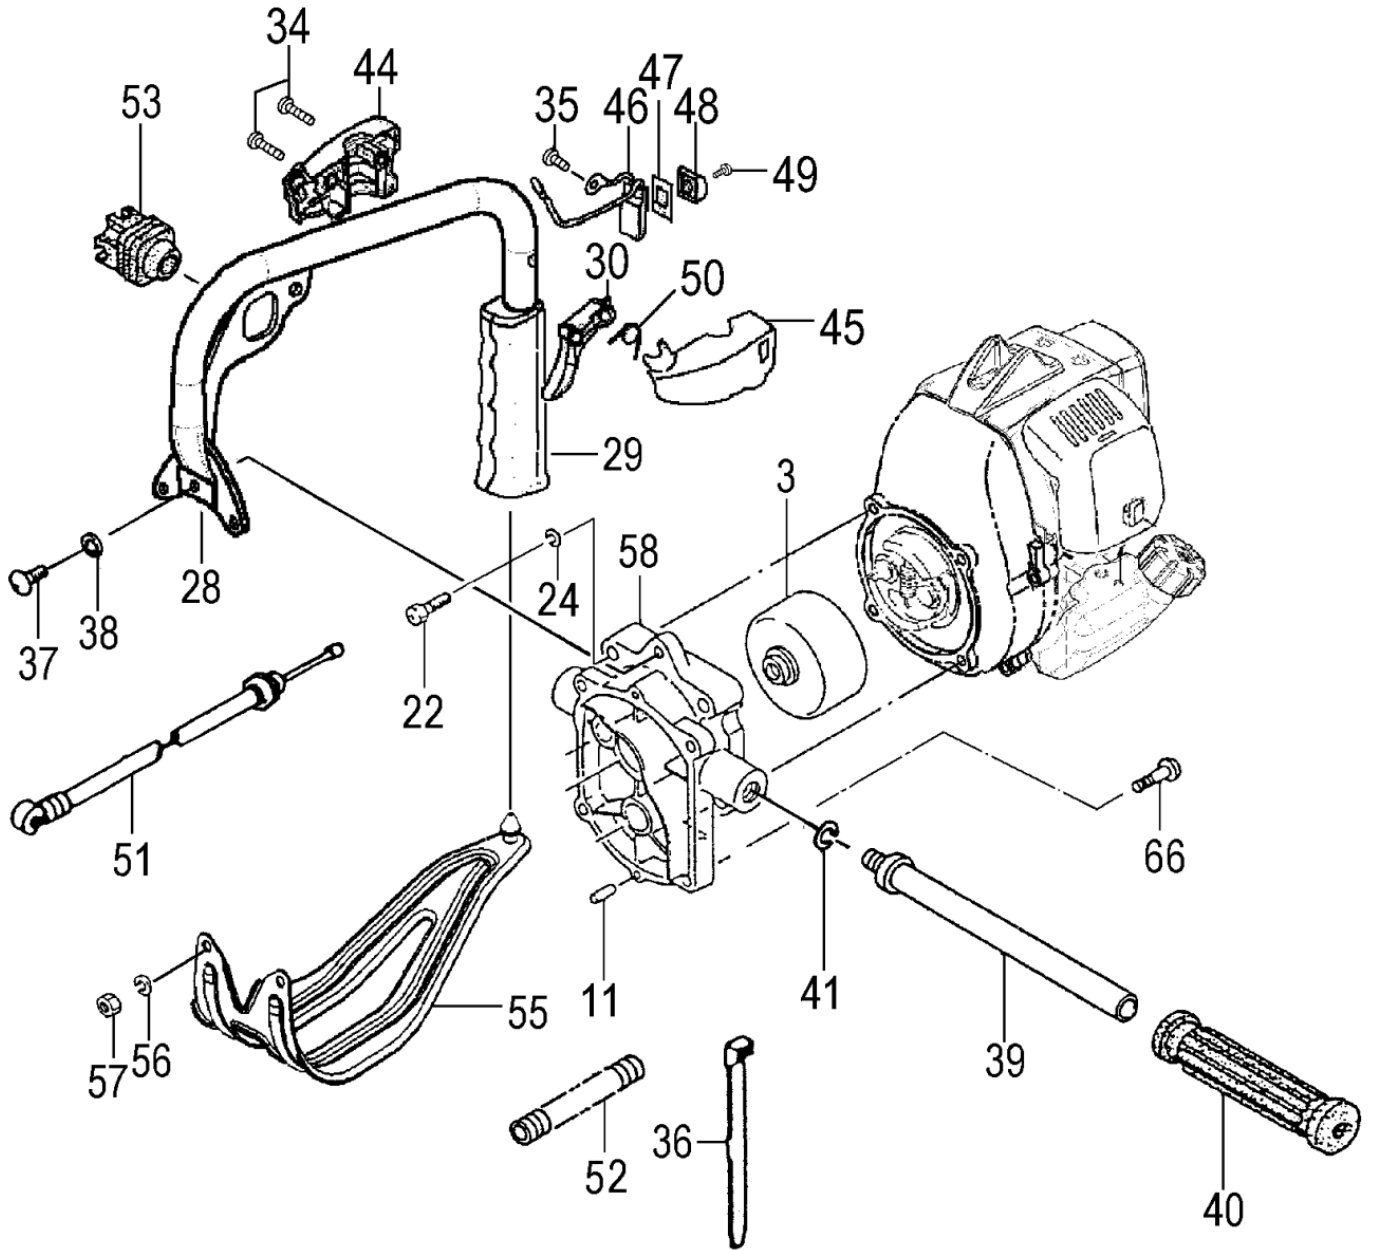

ITEM	PART NUMBER	DESCRIPTION	QTY	COMMENTS
8-3	2263214180	HOUSING,CLUTCH	1	
8-11	99905041203	PIN,KNOCK,4x12	2	
8-22	99023060301	BOLT,P,6X30	2	
8-24	99210060012	WASHER,S,6	2	
8-28	2587102080	HANDLE,A	1	
8-29	1653313020	HANDLE,GRIP,A	1	
8-30	0607102020	LEVER,THROTTLE	1	
8-34	99349040142	SCREW,TAPPING,4x14P	2	
8-35	99011040061	SCREW,4X6	1	
8-36	19833130200	CLAMP,CORD	2	
8-37	99023060161	BOLT,6X16 PLUS	1	
8-38	99210060012	WASHER,S,6	1	
8-39	25932120810	HANDLE,B	1	
8-40	05532130200	GRIP,HANDLE	1	
8-41	99210100012	WASHER,S,10	1	
8-44	8847102020	BODY,THROTTLE B	1	
8-45	8757102020	BODY,THROTTLE,A	1	
8-46	1707102080	SWITCH,STOP	1	
8-47	92533160200	DECAL,STOP BUTTON	1	
8-48	2581165020	BUTTON,STOP	1	
8-49	99431030101	SCREW,3X10	1	
8-50	0617102020	SPRING,THROTTLE LEVER	1	
8-51	8857102180	WIRE,THROTTLE	1	
8-52	1640703450	TUBE,PROTECTION	1	
8-53	1553210A200	HOLDER,CHUCK KEY	1	
8-55	2657100080	BRACE,HANDLE	1	
8-56	99210060012	WASHER,S,6	2	
8-57	99101060011	NUT,6	2	
8-58	1503214180	CASE,CLUTCH	1	
8-59	99414050181	SCREW,S,5X18	4