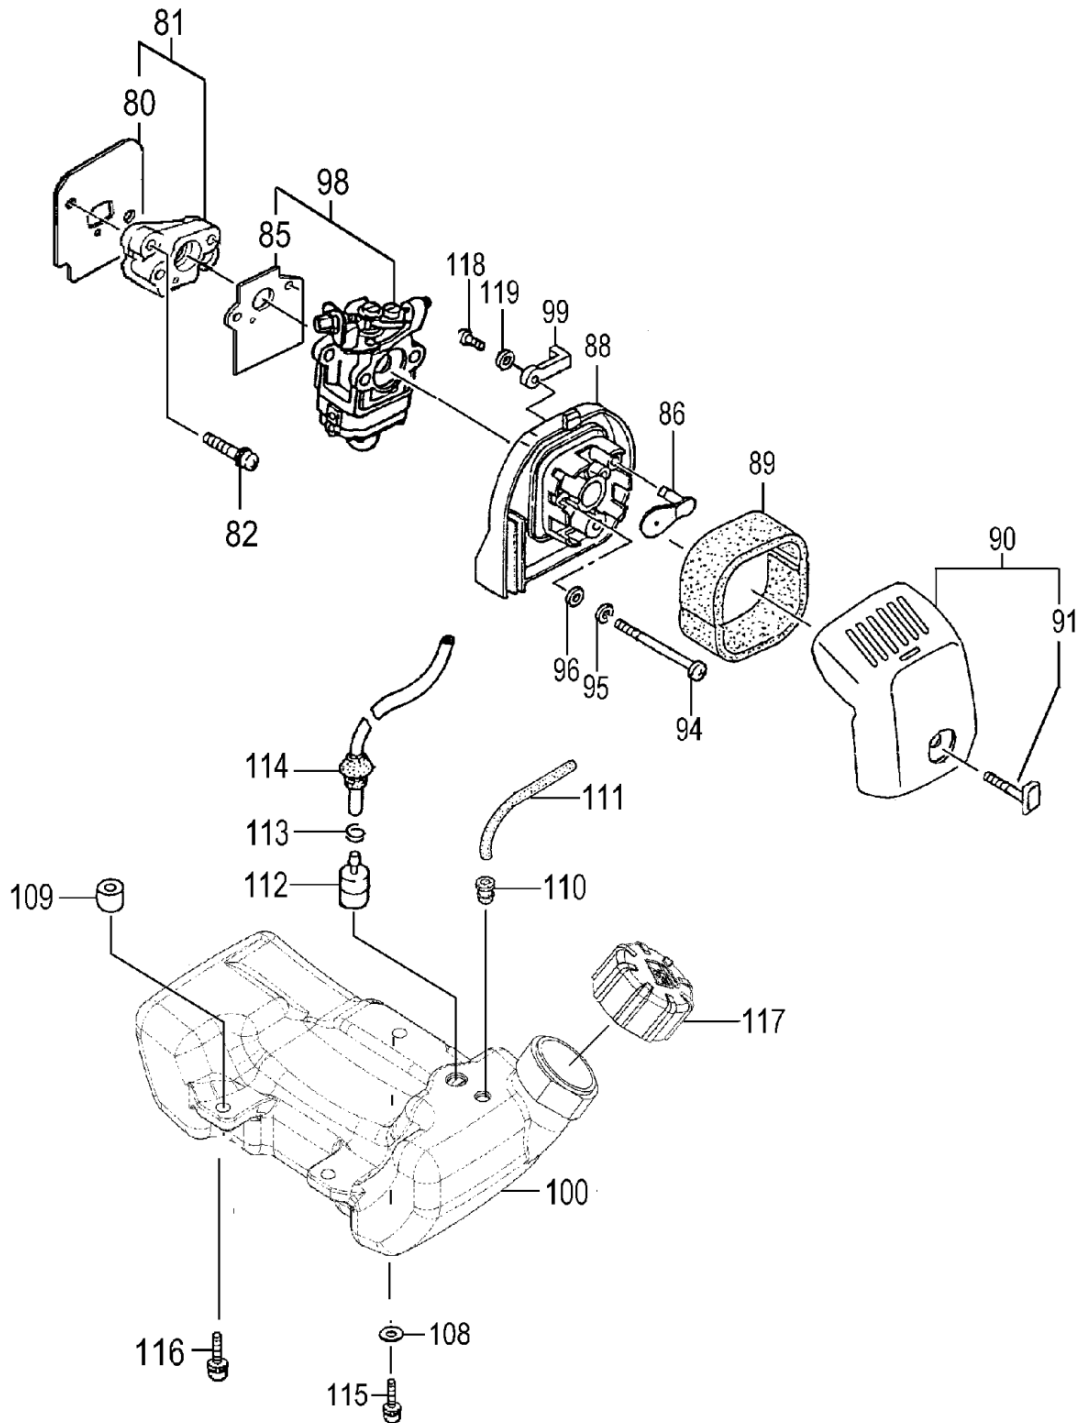

ITEM	PART NUMBER	DESCRIPTION	QTY	COMMENTS
3-80	4030702021	GASKET, INLET MANIFOLD	1	Includes gasket
3-81	4040702091	INSULATOR SET	1	
3-82	99464050254	BOLT, HEX HOLE, 5X25WS	2	
3-85	4020656A200	GASKET	1	
3-86	5280652N22	PLATE, CHOKE, 2.0	1	
3-88	4230652N80	BODY, AIR CLEANER	1	
3-89	4460652N20	CLEANER, ELEMENT	1	
3-90	4520304690	COVER, BLACK	1	
3-91	4500702480	BOLT, CLEANER COVER	1	
3-94	99011050552	SCREW, 5X55	2	Includes gasket
3-95	99210050012	WASHER, S, 5	2	
3-96	99200050011	WASHER, SMALL, 5	2	
3-98	4550740A90	CARBURETOR SET	1	
3-99	5230652N20	LEVER, CHOKE	1	
3-100	5910735022	TANK, FUEL, WHITE	1	
3-108	36832350200	WASHER, BRAKE SHAFT	1	
3-109	65900801200	COLLAR	3	
3-110	53432710200	GROMMET, FUEL PIPE	1	
3-111	70003005350	PIPE, FUEL, 3X5X350	1	
3-112	6750404280	FILTER, FUEL	1	
3-113	68000731201	CLIP 6.3	1	
3-114	2230162V900	PIPE, FUEL, 3x5x160	1	
3-115	99463050205	BOLT, HEX, 5X20PS	1	
3-116	99463050164	BOLT, HEX, 5X16, PS	2	
3-117	5950300290	CAP, TANK (BLACK/RED)	1	
3-118	99349040142	SCREW, TAPPING, 4x14P	1	
3-119	99201040011	WASHER, 4	1