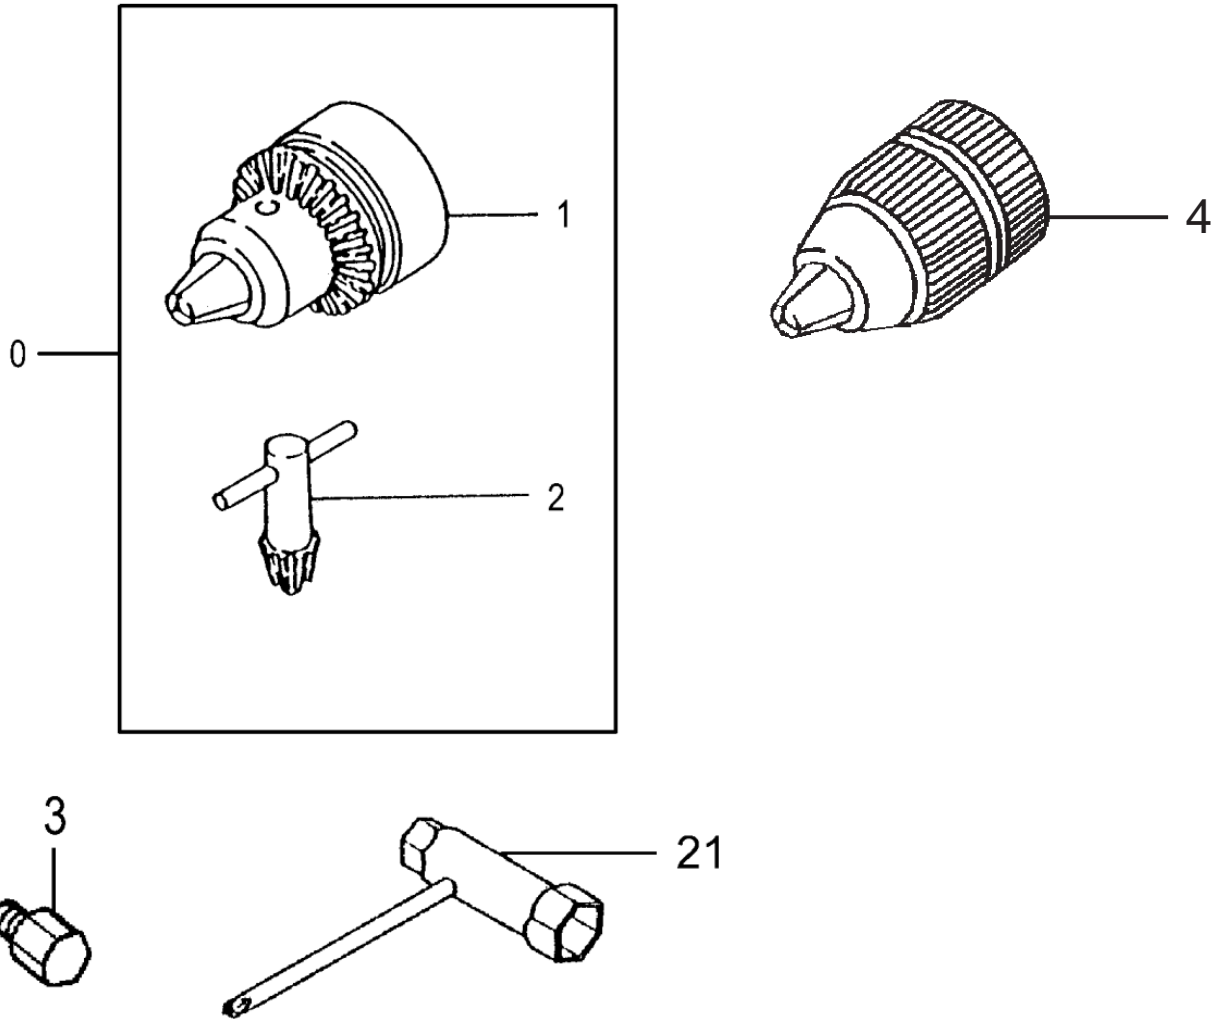

ITEM	PART NUMBER	DESCRIPTION	QTY	COMMENTS
9-0	05932120911	CHUCK & KEY 1/2in	1	
9-1	06032120911	CHUCK, 1/2in	1	
9-2	06132120811	CHUCK KEY 1/2in	1	
9-3	0767102020	ADPATER, TED, L-H	1	
9-4	27218	KEYLESS CHUCK	1	Optional
9-21	0362971010	SPANNER	1