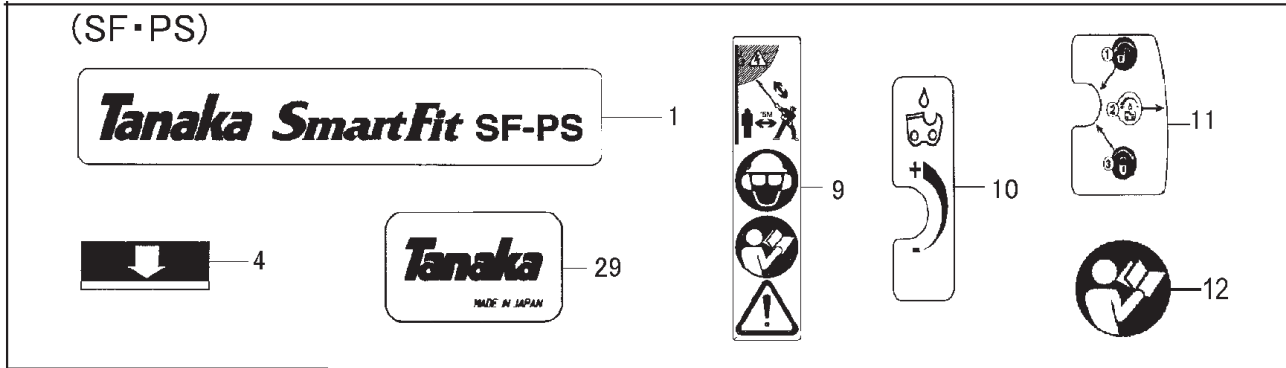

ITEM	PART NUMBER	DESCRIPTION	QTY	COMMENTS
17-10	99461050224	BOLT,HEX HOLE 5x22/S	1	
17-17	99051050103	BOLT,HEX.HOLE,5X10	1	
17-18	99431060081	SCREW,6X8	1	
17-23	0193230422	CASE,GEAR	1	
17-24	3013230400	SET,GEAR,PINION	1	
17-25	99961609000	BEARING,BALL,#609	1	
17-26	99961609002	BEARING,BALL,#609Z	1	
17-27	99350009002	RING,STOP,C9	1	
17-28	99351024002	RING,STOP,C-24,IN	1	
17-32	78600601200	WASHER,RECOIL STARTER	1	
17-34	99961627000	BEARING,BALL	1	
17-37	99961638002	BEARING,BALL 638Z	1	
17-38	99351028002	RING,STOP,IN,C-28	1	
17-39	3193230480	SPROCKET,3/8	1	
17-40	99182060001	NUT,FLANGE,6	1	
17-41	0393230480	COVER,SIDE	1	
17-42	12132600200	NUT,CLAMP,BAR	1	
17-43	1223234421	KNOCK PIN	1	
17-44	4613234420	PLATE,GUIDE	1	
17-45	1013234421	BOLT,CHAIN TIGHTENING	1	
17-46	1163230490	TENSIONER,CHAIN	1	
17-47	4523234420	CAM	1	
17-48	0313234420	COLLAR	1	
17-50	1273230420	CHAIN,10"	1	
17-51	1103230420	BAR,10"	1	
17-56	9413233320	COVER,BAR,10",BLACK	1	
17-57	88332600200	SPANNER,COMBO	1	