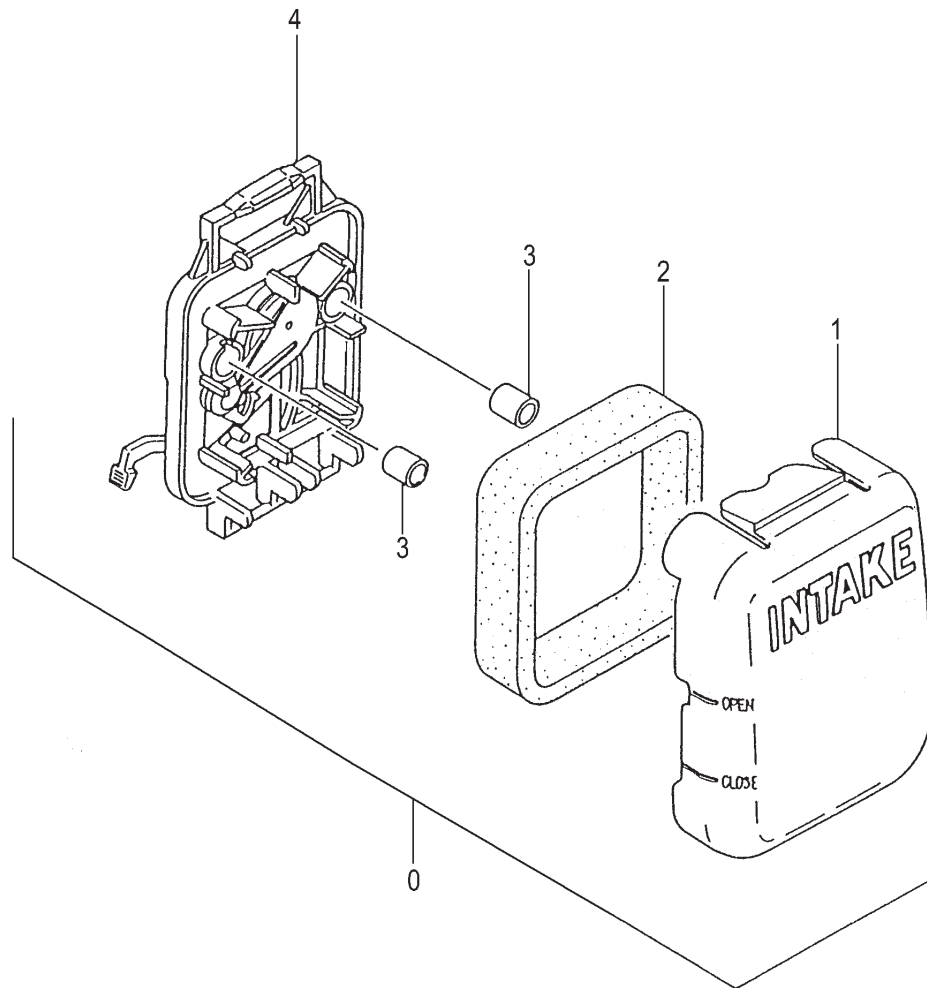

ITEM	PART NUMBER	DESCRIPTION	QTY	COMMENTS
3-80	4030702021	GASKET,INLET MANIFOLD	1	
3-81	4040702091	INSULATOR SET	1	
3-82	99464050255	BOLT,HEX,5x25WS	2	
3-83	5600712020	SWIVEL CAP	1	
3-85	4020656A200	GASKET	1	
3-86	8780662020	PLATE,THROTTLE WIRE	1	
3-88	61425137200	ADJUSTER,CABLE	1	
3-89	99101060013	NUT,6	1	
3-90	4020602K21	GASKET,CARBURETOR	1	
3-91	99967015000	O-RING,P15	1	
3-94	99011050602	SCREW,5X60	2	
3-95	99210050012	WASHER,S,5	2	
3-96	99201050011	WASHER,5	2	
3-98	4550307090	CARBURETOR SET	1	
3-100	5910735F20	TANK,FUEL,EVAPO	1	
3-101	9400735020	STAND	1	
3-109	6590430020	COLLAR,C	3	
3-110	53432710200	GROMMET,FUEL PIPE	1	
3-111	70003005062	PIPE,FUEL,3X5X62	1	
3-112	6750404280	FILTER,FUEL	1	
3-113	68000731201	CLIP 6.3	1	
3-114	2230162V900	PIPE,FUEL,ASS'Y	1	
3-116	99463050204	BOLT,HEX 5X20	3	
3-117	5950300290	CAP,TANK (BLACK/RED)	1	

ITEM	PART NUMBER	DESCRIPTION	QTY	COMMENTS
5-0	7620735090	STARTER ASSY	1	
5-1	7720735080	BODY,STARTER	1	
5-2	7830720F20	ROPE,STARTER	1	
5-3	78006097200	SPRING,RECOIL	1	
5-4	7740720F20	REEL,ROPE	1	
5-5	7580651H20	SPRING	1	
5-6	7590651H20	PLATE,CAM	1	
5-7	8390304520	SCREW,SET	1	
5-8	7850304520	HANDLE,STARTER	1	
5-9	3153334020	NUT,SPECIAL 5MM	1	
5-22	7980651H90	PULLEY ASSY,STARTER	1	
5-24	99464040185	BOLT,HEX,4x18WS	2	
5-25	99355050000	RING,STOP,5	2	
5-26	79006097200	SPRING,STARTER PAWL	2	
5-27	7880651H20	SPRING,STARTER	2	