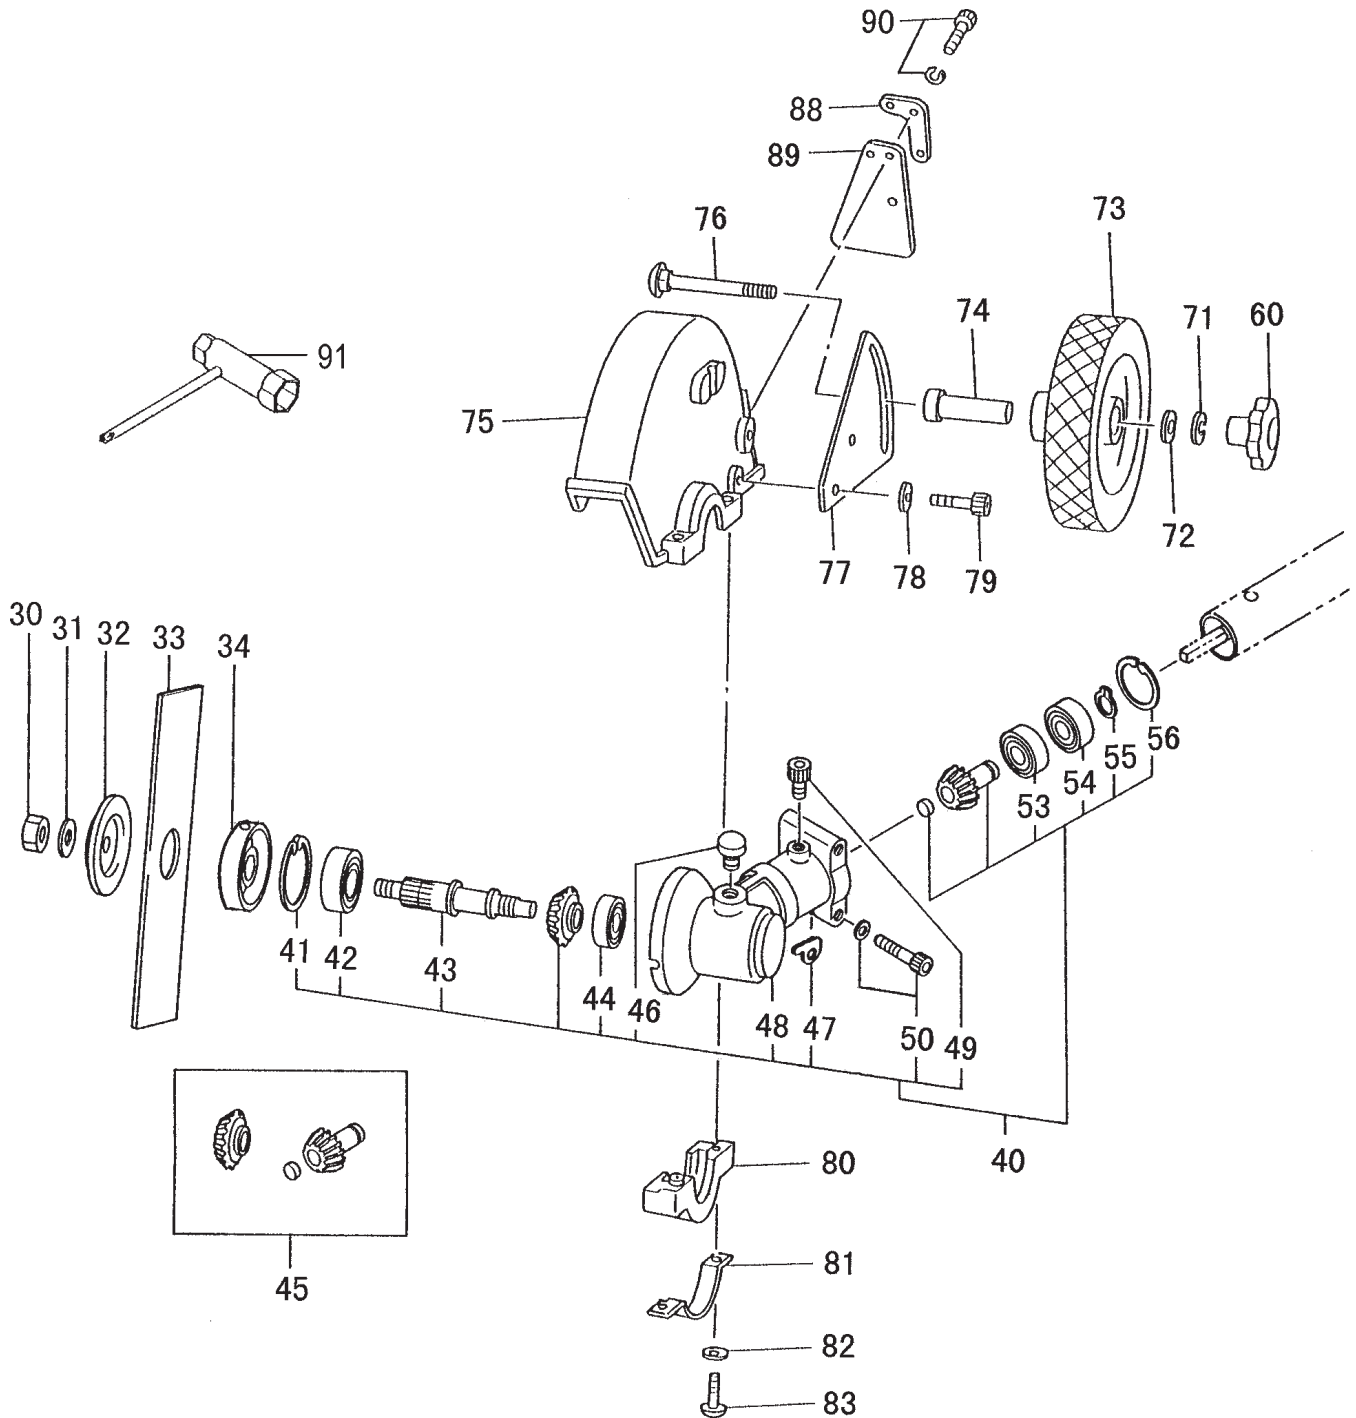

EDGER GEAR CASE, WHEEL, BLADE MOUNTING • FIGURE 15

EDGER GEAR CASE, WHEEL, BLADE MOUNTING • FIGURE 14

ITEM	PART NUMBER	DESCRIPTION	QTY	COMMENTS
15-30	99106080001	NUT,8/L.H.	1	
15-31	99201080011	WASHER,8	1	
15-32	3113729020	CAP,CUTTER HOLDER	1	
15-33	4353729020	BLADE,TPE-250	1	
15-34	3103729022	HOLDER,CUTTER	1	
15-40	3003729090	CASE,GEAR,ASSY	1	
15-41	99351032002	RING,STOP,C-32 IN	1	
15-42	99961620103	BEARING,BALL #6201D	1	
15-43	3043729020	SHAFT,GEAR	1	
15-44	99961628000	BEARING,BALL,#628	1	
15-45	3013729000	SET,GEAR/PINION	1	
15-46	99423080100	BOLT,8X10	1	
15-47	32433410201	WASHER,GEAR CASE	1	
15-48	3003729021	CASE,GEAR	1	
15-49	99051050103	BOLT,HEX.HOLE,5X10	1	
15-50	99461050254	BOLT,HEX HOLE,5X25S	1	
15-53	99961609000	BEARING,BALL,#609	1	
15-54	99961609002	BEARING,BALL,#609Z	1	
15-55	99350009002	RING,STOP,C9	1	
15-56	99351024002	RING,STOP,C-24,IN	1	
15-60	2103729080	HANDLE,LOCK	1	
15-71	99210080012	WASHER,S,8	1	
15-72	99201080011	WASHER,8	1	
15-73	1203729480	WHEEL,TPE,6"	1	
15-74	0493729420	COLLAR	1	
15-75	4413729022	GUARD,BLADE	1	
15-76	3143729420	BOLT,SPECIAL	1	
15-77	4813729420	STAY,WHEEL	1	
15-78	99210060062	WASHER,S,6	2	
15-79	99053060153	BOLT,HEX,6X15	2	
15-80	4423729021	BRACKET,COVER	1	
15-81	4453729420	HOLDER,BLADE GUARD	1	
15-82	99210060062	WASHER,S,6	2	
15-83	99053060353	HEX, HOLE BOLT 6X35	2	
15-88	4963729020	HOLDER,MUD FLAP	1	
15-89	5003729020	FLAP,MUD	1	
15-90	99461050124	BOLT,HEX,5X12S	3	
15-91	8292000080	SPANNER,COMBI,13X19	1