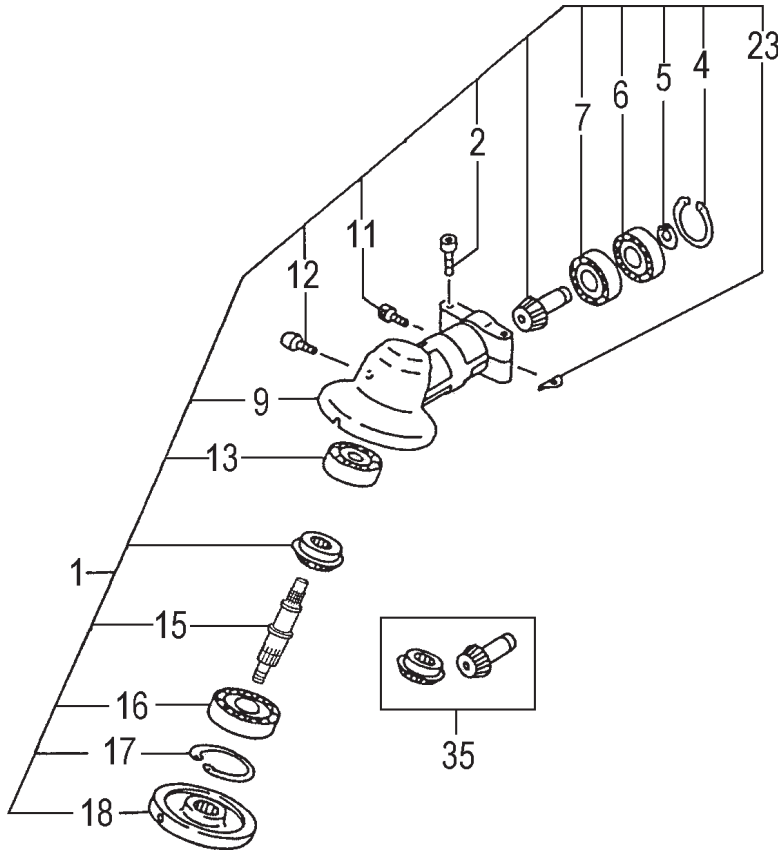

ITEM	PART NUMBER	DESCRIPTION	QTY	COMMENTS
11-0	4413782090	SAFETY GUARD KIT	1	
11-1	3003845190	CASE,GEAR ASSY	1	
11-2	99461050254	BOLT,HEX HOLE,5X25S	1	
11-4	99351024002	RING,STOP,C-24,IN	1	
11-5	99350009002	RING,STOP,C9	1	
11-6	99961609002	BEARING,BALL,#609Z	1	
11-9	3003836021	CASE,GEAR	1	
11-11	99416050121	SCREW,5X12/PS	2	
11-12	3163815020	BOLT,FITTING,M8	1	
11-13	99961626000	BEARING,BALL,#626	1	
11-15	3043845120	SHAFT,GEAR	1	
11-16	99961600003	BEARING,BALL,#6000D	1	
11-17	99351026002	RING,STOP,IN,C-26	1	
11-18	3103836020	HOLDER,CUTTER	1	
11-26	99053060203	BOLT,HEX,6X20	2	
11-27	99210060062	WASHER,S,6	2	
11-28	4423741720	BRACKET,SAFETY GUARD	2	
11-32	7973782020	LIMITER,LINE	1	
11-34	99101040011	NUT,4	2	
11-35	3013836000	SET,GEAR & PINION	1	
11-36	99201040011	WASHER,4	2	
11-38	99414040121	SCREW,4X12/S	2	
11-45	3033836020	COVER,GEAR CASE	1