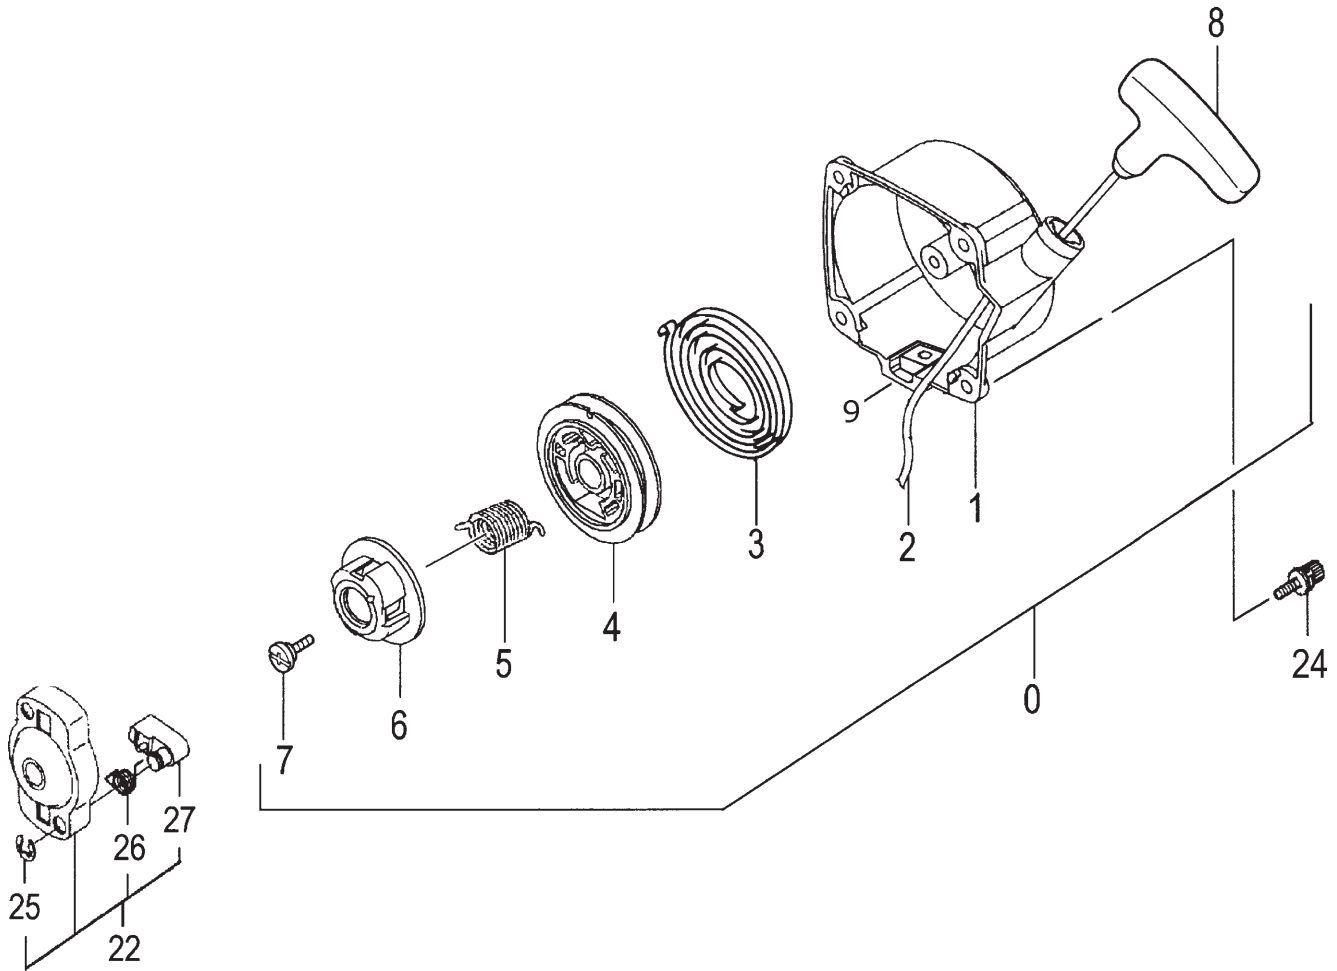

CYLINDER, PISTON, CRANKSHAFT, IGNITION • FIGURE 1

ITEM	PART NUMBER	DESCRIPTION	QTY	COMMENTS
1-1	1570168090	CAP, SPARK PLUG ASS'Y	1	
1-2	01802233200	PLUG, SPARK	1	
1-6	0010760090	CYLINDER SET	1	Includes gasket
1-7	99461050184	BOLT, HEX, 5X18, S	4	
1-9	0170735020	GASKET, CYLINDER	1	
1-11	0410160120	RING, PISTON	2	
1-12	0300750090	PISTON SET	1	Includes rings and circlips
1-13	03901620200	CIRCLIP, PISTON PIN	2	
1-14	0370704520	PIN, PISTON	1	
1-16	0460735082	CRANKSHAFT	1	
1-17	99962081225	BEARING, NEEDLE, F-810	1	
1-40	1780168080	CORD, STOP	1	
1-41	2740168080	CORD, EARTH	1	
1-46	99464040184	BOLT, HEX 4X18WS	2	
1-47	1820186A201	WASHER, SPECIAL	2	
1-50	1672101290	COIL, IGNITION	1	

ITEM	PART NUMBER	DESCRIPTION	QTY	COMMENTS
5-0	7620735090	STARTER ASSY	1	
5-1	7720735080	BODY,STARTER	1	
5-2	7830720F20	ROPE,STARTER	1	
5-3	78006097200	SPRING,RECOIL	1	
5-4	7740720F20	REEL,ROPE	1	
5-5	7580651H20	SPRING	1	
5-6	7590651H20	PLATE,CAM	1	
5-7	8390304520	SCREW,SET	1	
5-8	7850304520	HANDLE,STARTER	1	
5-9	3153334020	NUT,SPECIAL 5MM	1	
5-22	7980651H90	PULLEY ASSY,STARTER	1	
5-24	99464040185	BOLT,HEX,4x18WS	2	
5-25	99355050000	RING,STOP,5	2	
5-26	79006097200	SPRING,STARTER PAWL	2	
5-27	7880651H20	SPRING,STARTER	2	