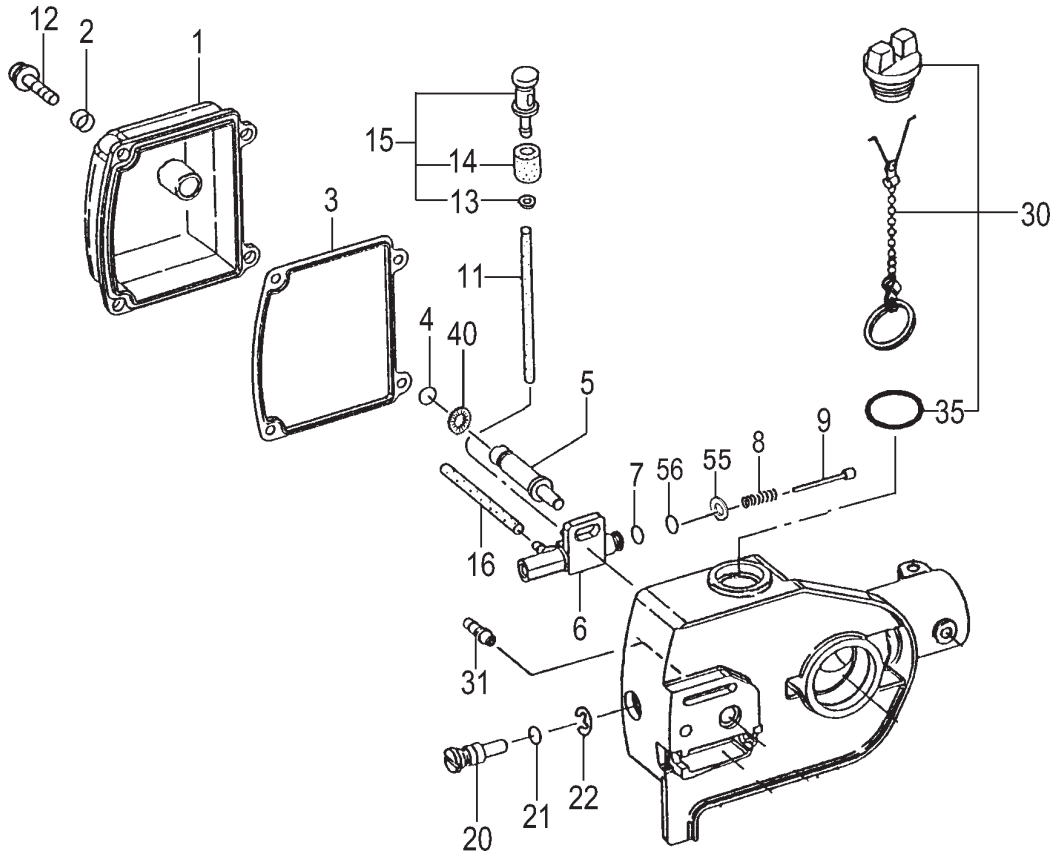

ITEM	PART NUMBER	DESCRIPTION	QTY	COMMENTS
16-1	0413230420	COVER,OIL TANK	1	
16-2	0313230420	COLLAR 3	4	
16-3	4223230421	GASKET,OIL TANK	1	
16-4	99967005000	O-RING,P5	1	
16-5	3823230420	BOLT,STEP,A	1	
16-6	0713234480	PUMP,OIL	1	
16-7	99967005000	O-RING,P5	1	
16-8	4493230420	SPRING,OIL PUMP	1	
16-9	0733230481	PISTON,OIL PUMP	1	
16-11	7005300506	PIPE,FUEL 3X5X60	1	
16-12	99416040126	SCREW,4X12,WS	4	
16-13	99201050011	WASHER,5	1	
16-14	4873234520	FILTER,FINE MESH	1	
16-15	4863234590	FILTER ASSY,FINE MESH	1	
16-16	7005300507	PIPE,FUEL 3X5X75	1	
16-20	5013230421	ADJUSTER,OIL PUMP	1	
16-21	99967005000	O-RING,P5	1	
16-22	99355060001	RING,STOP,6	1	
16-30	6243230492	CAP,OIL TANK	1	
16-31	0823230420	BANJO,OIL PUMP	1	
16-35	99967015000	O-RING,P15	1	
16-40	9923008000	NUT,PUSH	1	
16-55	99201020011	WASHER,2	1	
16-56	99967001413	O-RING	1