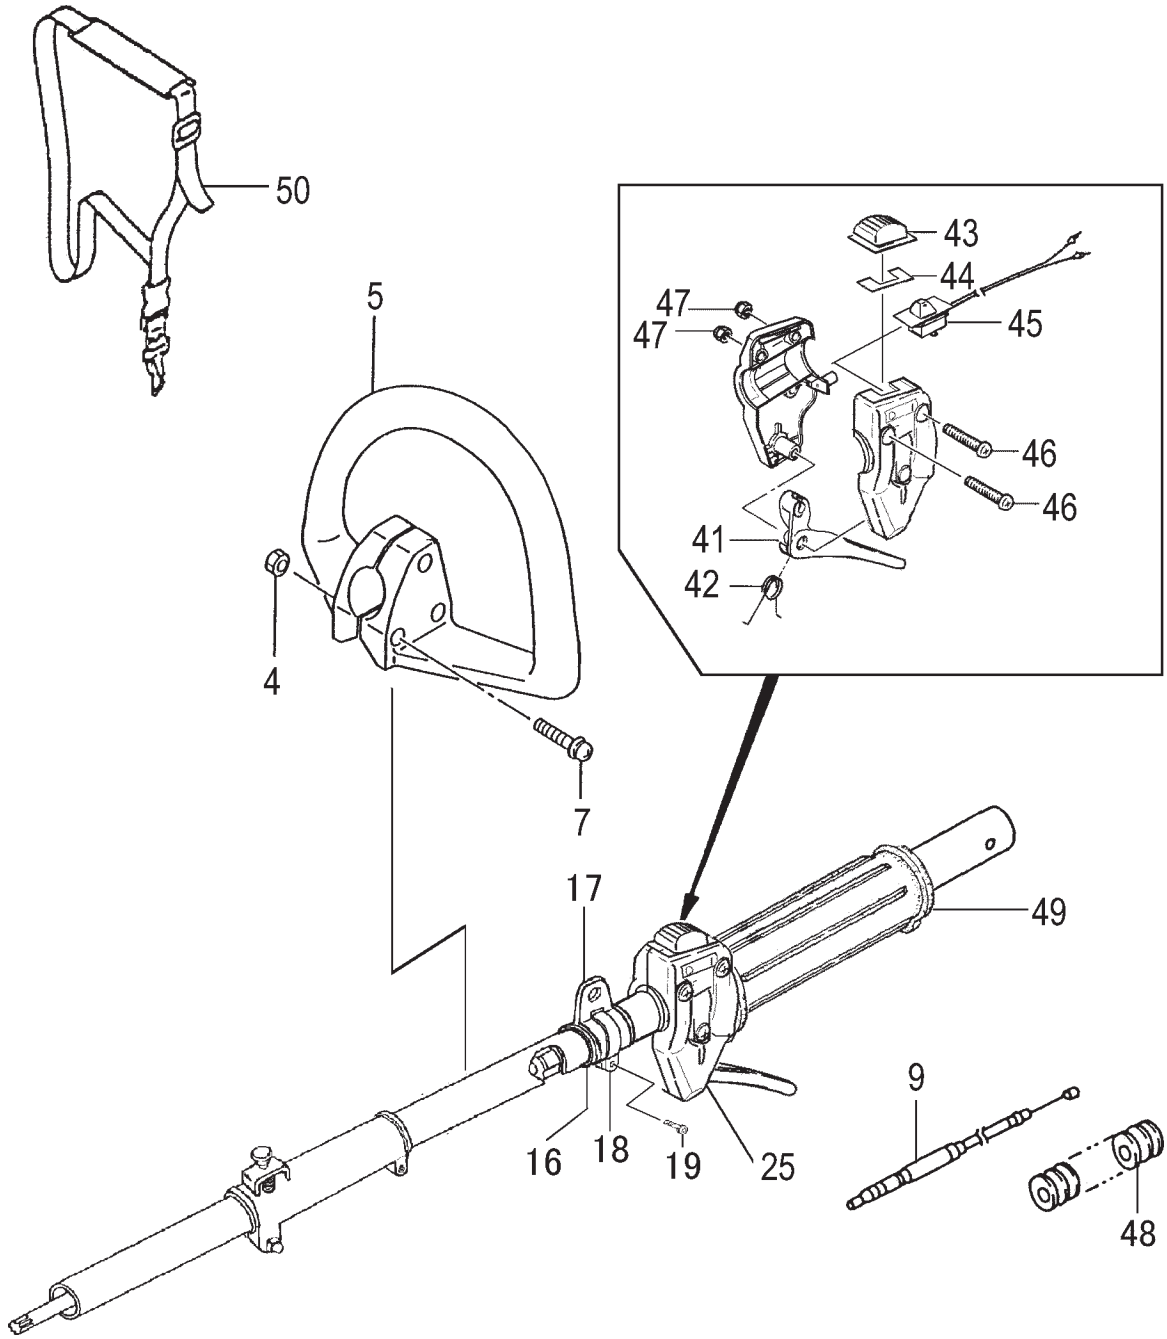

THROTTLE & FRONT HANDLE • FIGURE 10

ITEM	PART NUMBER	DESCRIPTION	QTY	COMMENTS
10-4	99101050041	NUT,5	3	
10-5	5003845120	HANDLE,FRONT	1	
10-7	99416050302	SCREW,5x30,WS	3	
10-9	8853823080	WIRE,THROTTLE	1	
10-16	3343836020	COLLAR,HANGER	1	
10-17	3353836080	HANGER	1	
10-18	3373836080	HANGER BRACKET	1	
10-19	99416050252	SCREW,5X25WS	1	
10-25	8703845190	LEVER,THROTTLE ASSY	1	
10-41	8803845120	LEVER,THROTTLE	1	
10-42	8323845120	SPRING,RETURN	1	
10-43	1623845120	BUTTON,STOP	1	
10-44	9253845120	DECAL,STOP SWITCH	1	
10-45	1563845180	SWITCH,STOP	1	
10-46	99011050301	SCREW,5X30	3	
10-47	99101050011	NUT,5	3	
10-48	1640701701	TUBE,PROTECTION,7x170	1	
10-49	5093845321	GRIP,SHAFT	1	
10-50	746191	STRAP,SHOULDER,SINGLE	1