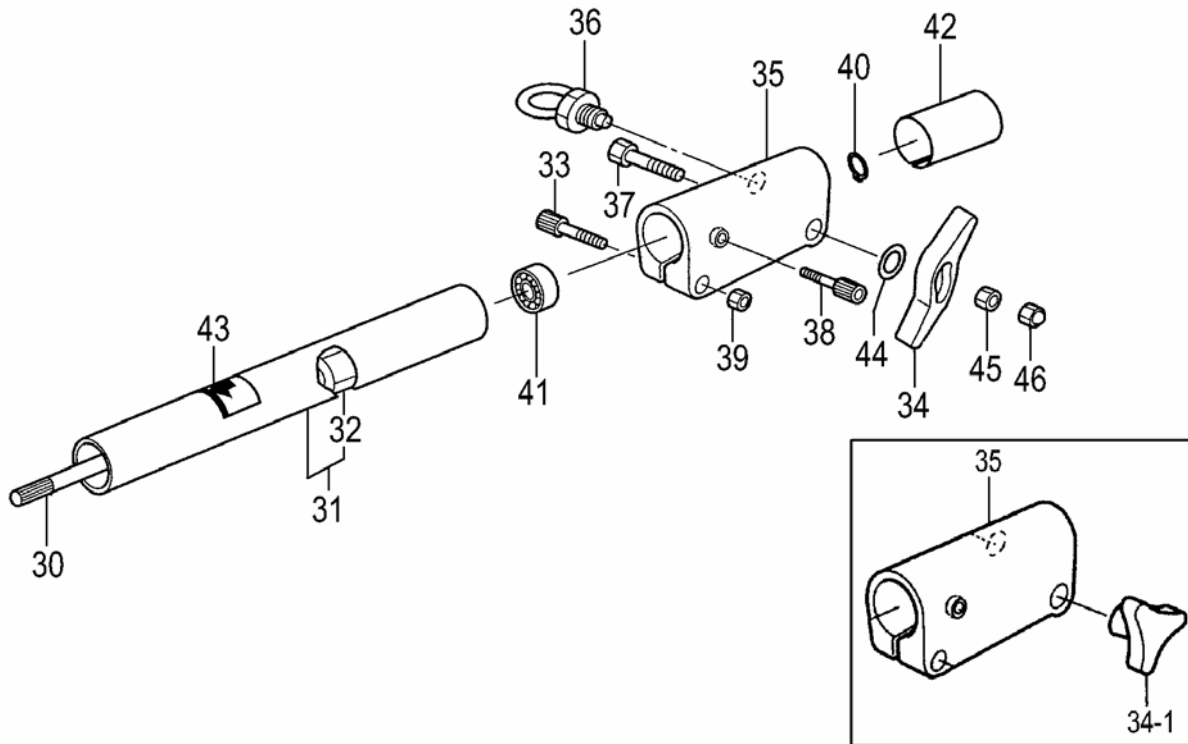

ITEM	PART NUMBER	DESCRIPTION	24"	36"	COMMENTS
30	3433233180	SHAFT,DRIVE	1		
30	3433003980	SHAFT,DRIVE		1	
31	3413230881	PIPE,DRIVE SHAFT	1		~9085369
31	3413230882	PIPE,DRIVE SHAFT	1		9085370~
31	3413003980	PIPE,DRIVE SHAFT		1	
32	3473730090	BUSHING ASSY	1		
32	3473730090	BUSHING ASSY		2	
33	99461050254	BOLT,HEX HOLE,5X25S	1	1	
34-1	5123370081	KNOB,HANDLE	1		~5004220
34	5123338P20	KNOB,HANDLE	1	1	5004221~
35	2803233122	COUPLING,TPS	1	1	
36	3523233180	PIN,LOCK	1	1	
37	99021060351	BOLT,6X35	1		~5004220
37	99021060504	BOLT,6X50	1	1	5004221~
38	99051050103	BOLT,HEX.HOLE,5X10	1	1	
39	99101050041	NUT,5	1	1	
40	99350010002	RING,STOP,C-10 EX	1	1	
41	99961690001	BEARING,BALL,#6900ZZ	1	1	
42	3483313020	COLLAR,B	1	1	
43	92337400200	DECAL,LEVEL	1	1	
44	3590210320	WASHER,CLUTCH,B	1	1	
45	99101060011	NUT,6	1	1	5004221~
46	99142060012	NUT,CAP 6	1	1	5004221~