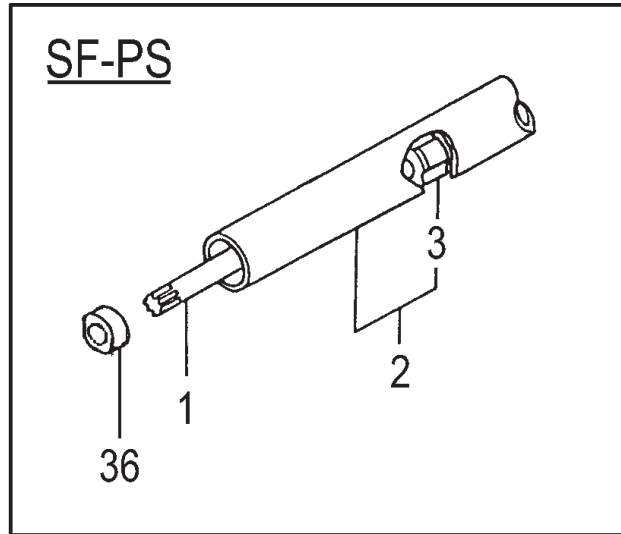

ITEM	PART NUMBER	DESCRIPTION	QTY	COMMENTS
14-1	0363819020	DRIVE SHAFT B 783L	1	Pole saw
14-2	3413860380	DRIVE SHAFT COMP 742L	1	Pole saw
14-3	3473004590	BUSH ASS'Y	4	Pole saw
14-20	3413729920	PIPE,DRIVE SHAFT	1	Edger
14-21	3203729020	SPACER	1	Edger
14-22	3503729920	LINER,DRIVE SHAFT	1	Edger
14-23	3443729920	SHAFT,FLEX	1	Edger
14-24	3533729990	DRIVE SHAFT ASS'Y	1	Edger
14-36	3473846620	BUSHING	1	Pole saw