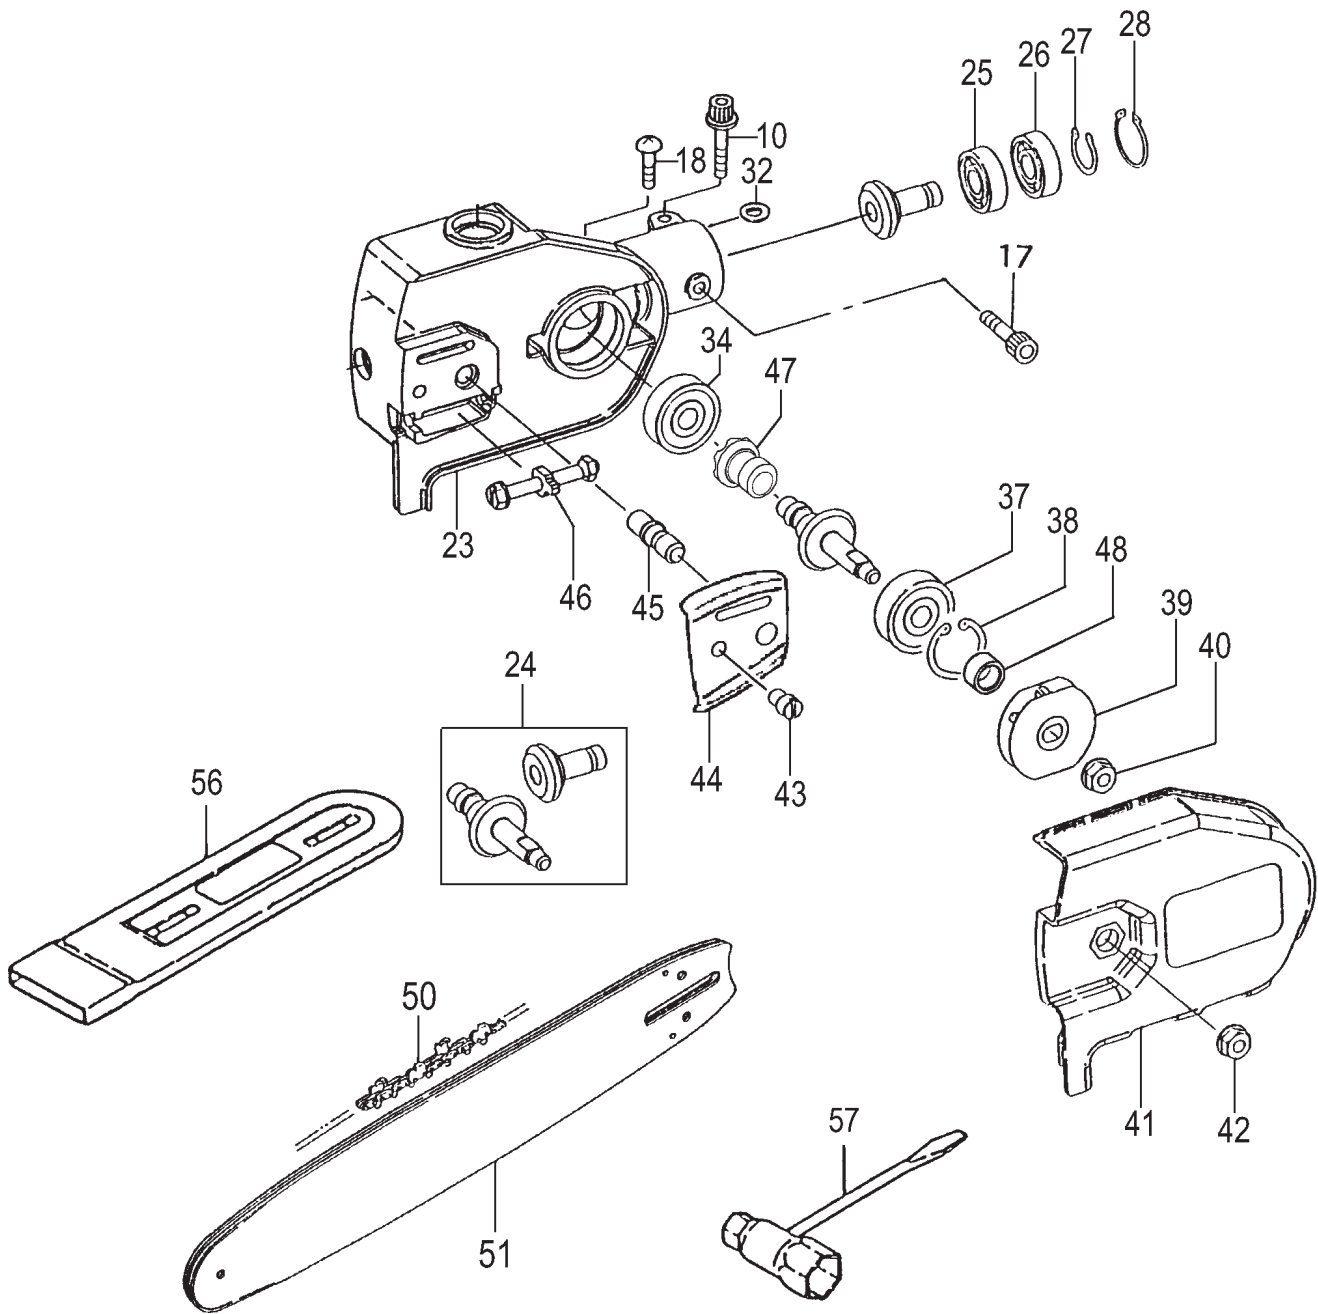

ITEM	PART NUMBER	DESCRIPTION	QTY	COMMENTS
16-1	0413230420	COVER,OIL TANK	1	
16-2	0313230420	COLLAR 3	4	
16-3	4223230421	GASKET,OIL TANK	1	
16-4	99967005000	O-RING,P5	1	
16-5	3823230420	BOLT,STEP,A	1	
16-6	0713234480	PUMP,OIL	1	
16-7	99967005000	O-RING,P5	1	
16-8	4493230420	SPRING,OIL PUMP	1	
16-9	0733230481	PISTON,OIL PUMP	1	
16-11	7005300506	PIPE,FUEL 3X5X60	1	
16-12	99416040126	SCREW,4X12,WS	4	
16-13	99201050011	WASHER,5	1	
16-14	4873234520	FILTER,FINE MESH	1	
16-15	4863234590	FILTER ASSY,FINE MESH	1	
16-16	7005300507	PIPE,FUEL 3X5X75	1	
16-20	5013230421	ADJUSTER,OIL PUMP	1	
16-21	99967005000	O-RING,P5	1	
16-22	99355060001	RING,STOP,6	1	
16-30	6243230492	CAP,OIL TANK	1	
16-31	0823230420	BANJO,OIL PUMP	1	
16-35	99967015000	O-RING,P15	1	
16-40	9923008000	NUT,PUSH	1	
16-55	99201020011	WASHER,2	1	
16-56	99967001413	O-RING	1	

ITEM	PART NUMBER	DESCRIPTION	QTY	COMMENTS
17-10	99461050224	BOLT,HEX HOLE 5x22/S	1	
17-17	99051050103	BOLT,HEX.HOLE,5X10	1	
17-18	99431060081	SCREW,6X8	1	
17-23	0193230422	CASE,GEAR	1	
17-24	3013230400	SET,GEAR,PINION	1	
17-25	99961609000	BEARING,BALL,#609	1	
17-26	99961609002	BEARING,BALL,#609Z	1	
17-27	99350009002	RING,STOP,C9	1	
17-28	99351024002	RING,STOP,C-24,IN	1	
17-32	78600601200	WASHER,RECOIL STARTER	1	
17-34	99961627000	BEARING,BALL	1	
17-37	99961638002	BEARING,BALL 638Z	1	
17-38	99351028002	RING,STOP,IN,C-28	1	
17-39	3193230480	SPROCKET,3/8	1	
17-40	99182060001	NUT,FLANGE,6	1	
17-41	0393230480	COVER,SIDE	1	
17-42	12132600200	NUT,CLAMP,BAR	1	
17-43	1223234421	KNOCK PIN	1	
17-44	4613234420	PLATE,GUIDE	1	
17-45	1013234421	BOLT,CHAIN TIGHTENING	1	
17-46	1163230490	TENSIONER,CHAIN	1	
17-47	4523234420	CAM	1	
17-48	0313234420	COLLAR	1	
17-50	1273230420	CHAIN,10"	1	
17-51	1103230420	BAR,10"	1	
17-56	9413233320	COVER,BAR,10",BLACK	1	
17-57	88332600200	SPANNER,COMBO	1	