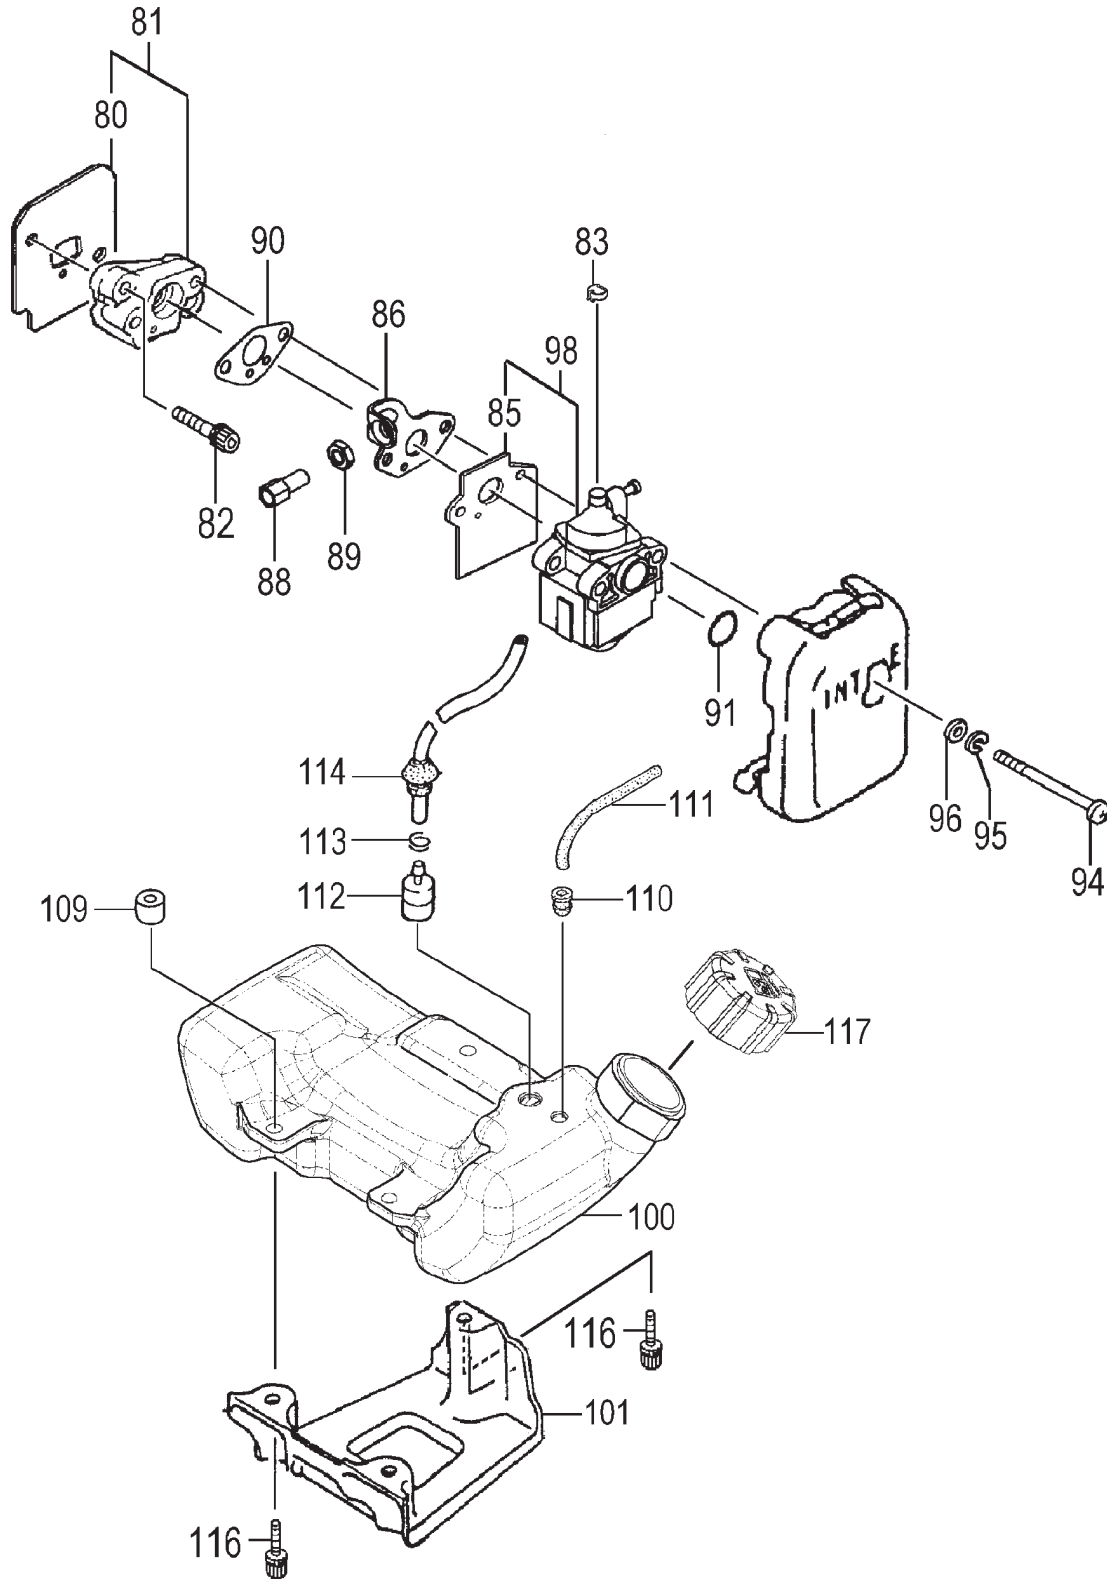

ITEM	PART NUMBER	DESCRIPTION	QTY	COMMENTS
3-80	4030702021	GASKET,INLET MANIFOLD	1	
3-81	4040702091	INSULATOR SET	1	
3-82	99464050255	BOLT,HEX,5x25WS	2	
3-83	5600712020	SWIVEL CAP	1	
3-85	4020656A200	GASKET	1	
3-86	8780662020	PLATE,THROTTLE WIRE	1	
3-88	61425137200	ADJUSTER,CABLE	1	
3-89	99101060013	NUT,6	1	
3-90	4020602K21	GASKET,CARBURETOR	1	
3-91	99967015000	O-RING,P15	1	
3-94	99011050602	SCREW,5X60	2	
3-95	99210050012	WASHER,S,5	2	
3-96	99201050011	WASHER,5	2	
3-98	4550307090	CARBURETOR SET	1	
3-100	5910735F20	TANK,FUEL,EVAPO	1	
3-101	9400735020	STAND	1	
3-109	6590430020	COLLAR,C	3	
3-110	53432710200	GROMMET,FUEL PIPE	1	
3-111	70003005062	PIPE,FUEL,3X5X62	1	
3-112	6750404280	FILTER,FUEL	1	
3-113	68000731201	CLIP 6.3	1	
3-114	2230162V900	PIPE,FUEL,ASS'Y	1	
3-116	99463050204	BOLT,HEX 5X20	3	
3-117	5950300290	CAP,TANK (BLACK/RED)	1