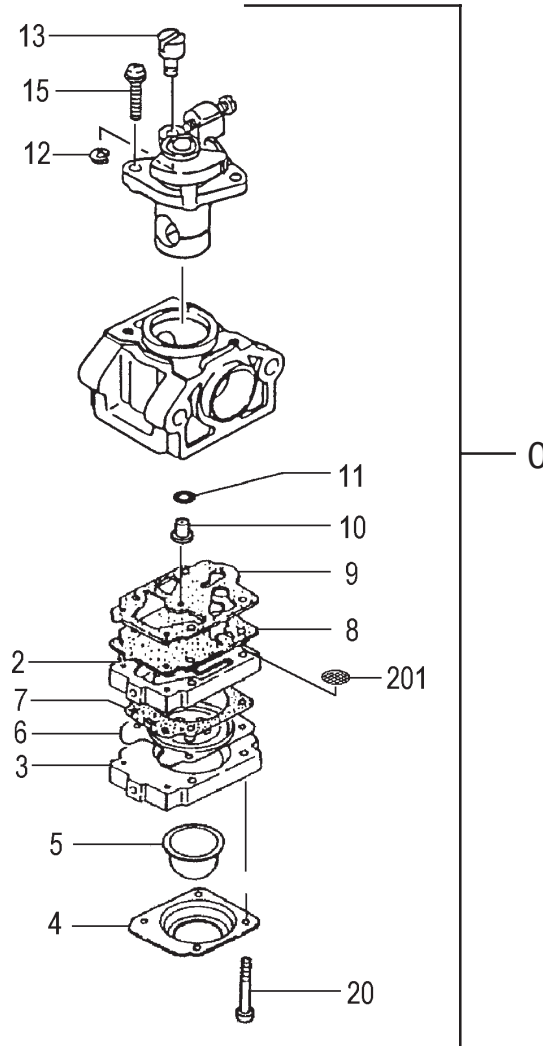

ITEM	PART NUMBER	DESCRIPTION	QTY	COMMENTS
7-0	4550307090	CARBURETOR SET	1	Includes gasket
7-2	5752515380	BODY,PUMP	1	
7-3	4422515180	PUMP,PRIMING	1	
7-4	4762515120	COVER,DIAPHRAGM	1	
7-5	44725108200	BULB,PRIMING	1	
7-6	~ ~ ~	DIAPHRAGM,METERING	1	Included in Carb Kit #650.25140.90 (items not available individually)
7-7	~ ~ ~	GASKET,DIAPHRAGM	1	
7-8	~ ~ ~	DIAPHRAGM,PUMP	1	
7-9	~ ~ ~	GASKET,PUMP	1	
7-10	599200BW33	MAIN JET,#33.5	1	
7-11	55025100200	O-RING	1	
7-12	48925100200	RING,STOP	1	
7-13	53925120200	SWIVEL	1	
7-15	54825140200	SCREW,THROTTLE SET	2	
7-20	5482515120	SCREW,SET	4	
7-201	57825007200	SCREEN,INLET	1