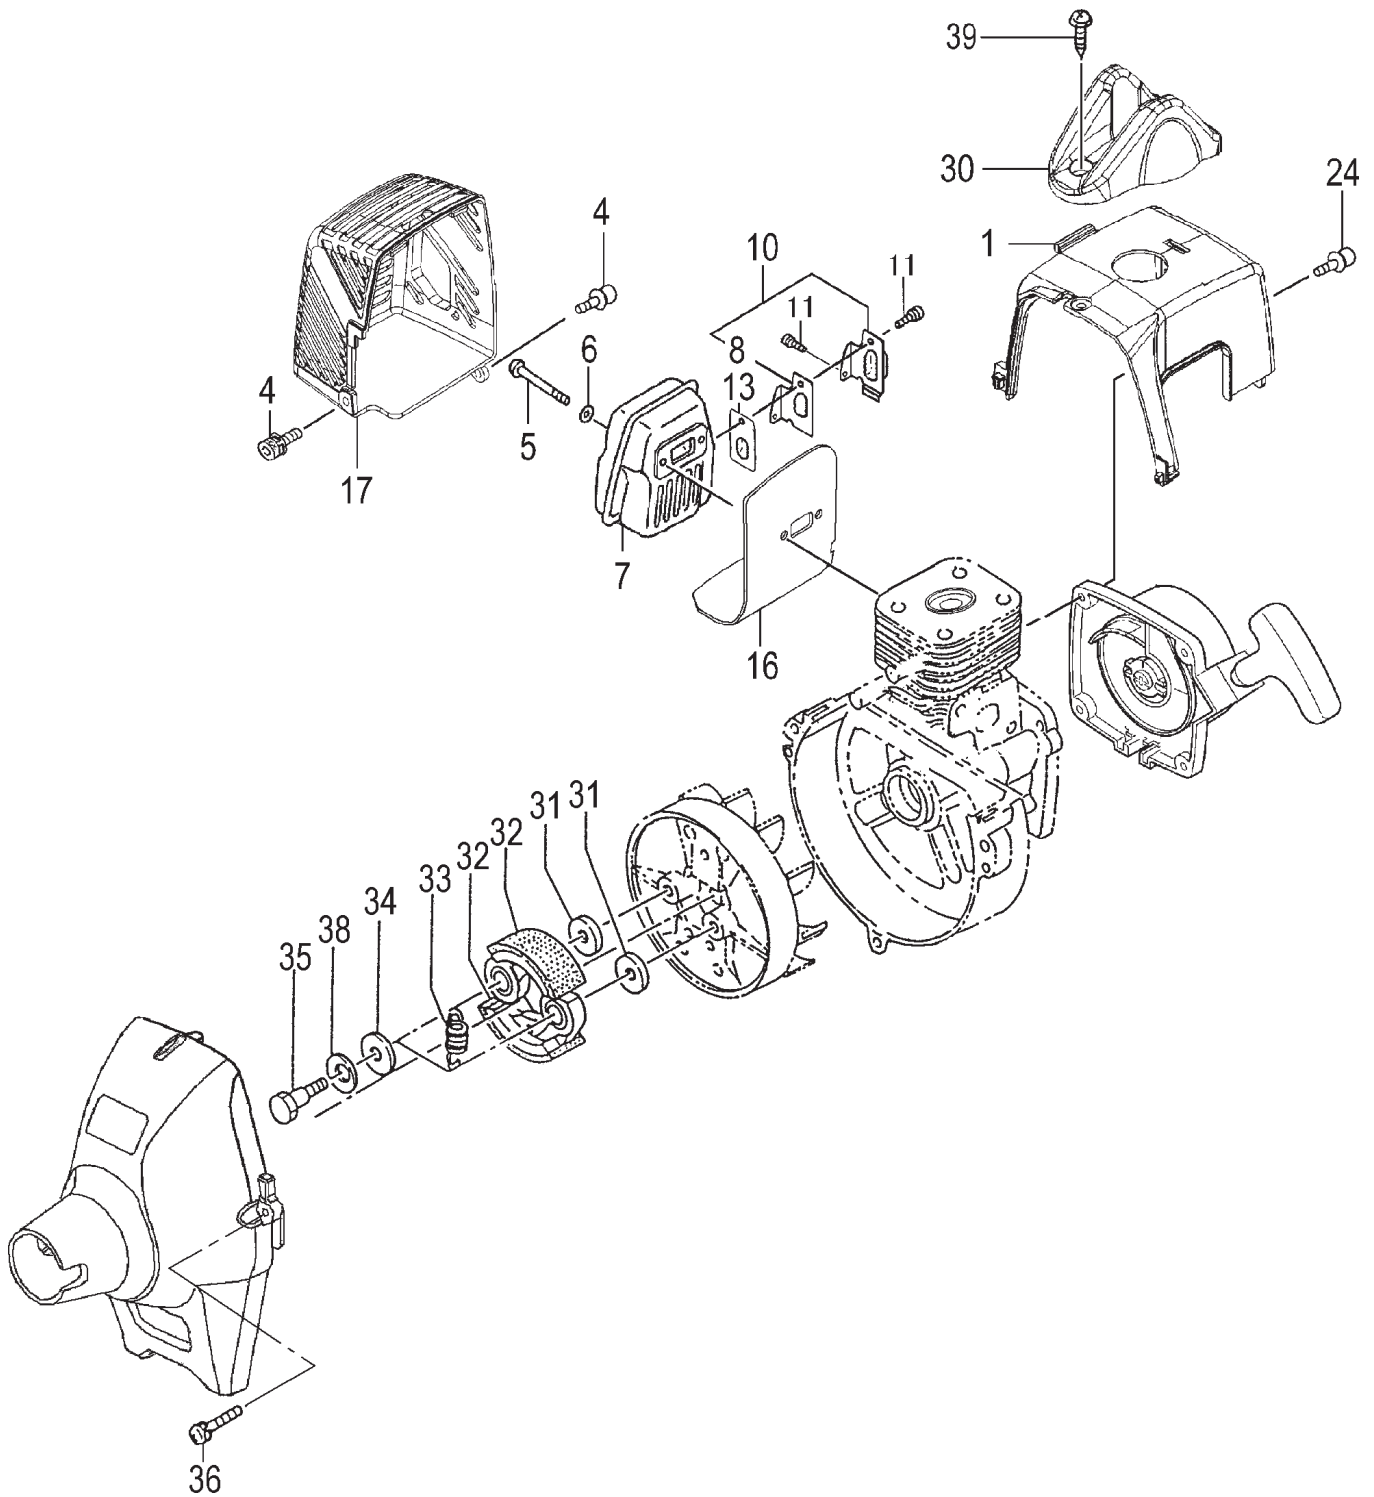

ITEM	PART NUMBER	DESCRIPTION	QTY	COMMENTS
4-1	0160750020	COVER,CYLINDER	1	
4-4	99463050164	BOLT,HEX,5X16,PS	2	
4-5	99051060653	BOLT,HEX,6x65	2	
4-6	99201060011	WASHER,6	2	
4-7	7060750080	MUFFLER	1	
4-8	7510725020	GASKET,MUFFLER	1	
4-10	7340725590	TAIL PIPE SET	1	
4-11	99436040081	SCREW,4X18WS	2	
4-13	7320725020	ARRESTER,SPARK	1	
4-16	1330750020	SHIELD,HEAT	1	
4-17	7380750020	COVER,MUFFLER	1	
4-24	99464040185	BOLT,HEX,4x18WS	2	
4-30	2570304520	PROTECTOR,SPARK PLUG	1	
4-31	35902103200	WASHER,CLUTCH,B	2	
4-32	29001620800	SHOE,CLUTCH	2	
4-33	3420630B200	SPRING,CLUTCH	1	
4-34	3480630A20	PLATE,CLUTCH	2	
4-35	3570075T200	BOLT,STEP	2	
4-36	99463050204	BOLT,HEX 5X20	3	
4-38	99205080030	WASHER,8	2	
4-39	99072045164	SCREW,TAPPING,4.5X16	1