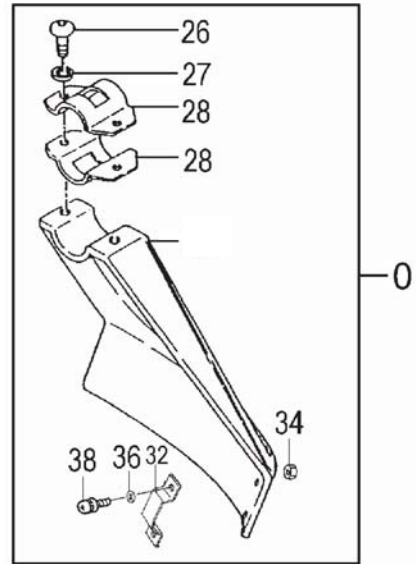

ITEM	PART NUMBER	DESCRIPTION	QTY	COMMENTS
8-1	2890307080	DRUM,CLUTCH	1	
8-3	99350012002	RING,STOP,C-12 EX	1	
8-5	5990098021	CUSHION,RUBBER	1	
8-6	99051050163	BOLT,HEX,5X16	1	
8-8	99461050254	BOLT,HEX HOLE,5X25S	1	
8-11	1120304580	CASE,FAN	1	
8-15	3600099620	PIPE HOLDER	1	
8-26	99201050061	WASHER,5	1	
8-27	3243735020	WASHER,GEAR CASE	1	
8-28	3610099020	FITTING,METAL	1	

ITEM	PART NUMBER	DESCRIPTION	QTY	COMMENTS
9-1	0353846680	SHAFT,DRIVE A	1	
9-2	3413860380	SHAFT,DRIVE	1	
9-3	3473004590	BUSHING	3	
9-20	2803846690	CASE,JOINT	1	
9-21	3203331820	SPACER	1	
9-22	36033315200	SPACER	1	
9-23	80110205202	WASHER,PULLEY	1	
9-24	99350010002	RING,STOP,C-10 EX	1	
9-25	87132600200	WASHER,SPECIAL,B	1	
9-26	5123338P20	KNOB,HANDLE	1	
9-27	99021060504	BOLT,6X50	1	
9-28	99053060353	HEX, HOLE BOLT 6X35	1	
9-29	99210060062	WASHER,S,6	1	
9-30	99200060061	WASHER,BLACK,6	1	
9-31	99142060012	NUT,CAP 6	1	
9-32	99051050123	BOLT,HEX,5X12	1	
9-33	3413860380	SHAFT,DRIVE	1	
9-34	3473004590	BUSHING	3	
9-35	0363819020	SHAFT,DRIVE B	1	
9-36	3473846620	BUSHING	1	
9-40	99210050062	WASHER,S,5	1	

THROTTLE & FRONT HANDLE • FIGURE 10

ITEM	PART NUMBER	DESCRIPTION	QTY	COMMENTS
10-4	99101050041	NUT,5	3	
10-5	5003845120	HANDLE,FRONT	1	
10-7	99416050302	SCREW,5x30,WS	3	
10-9	8853823080	WIRE,THROTTLE	1	
10-16	3343836020	COLLAR,HANGER	1	
10-17	3353836080	HANGER	1	
10-18	3373836080	HANGER BRACKET	1	
10-19	99416050252	SCREW,5X25WS	1	
10-25	8703845190	LEVER,THROTTLE ASSY	1	
10-41	8803845120	LEVER,THROTTLE	1	
10-42	8323845120	SPRING,RETURN	1	
10-43	1623845120	BUTTON,STOP	1	
10-44	9253845120	DECAL,STOP SWITCH	1	
10-45	1563845180	SWITCH,STOP	1	
10-46	99011050301	SCREW,5X30	3	
10-47	99101050011	NUT,5	3	
10-48	1640701701	TUBE,PROTECTION,7x170	1	
10-49	5093845321	GRIP,SHAFT	1	
10-50	746191	STRAP,SHOULDER,SINGLE	1	