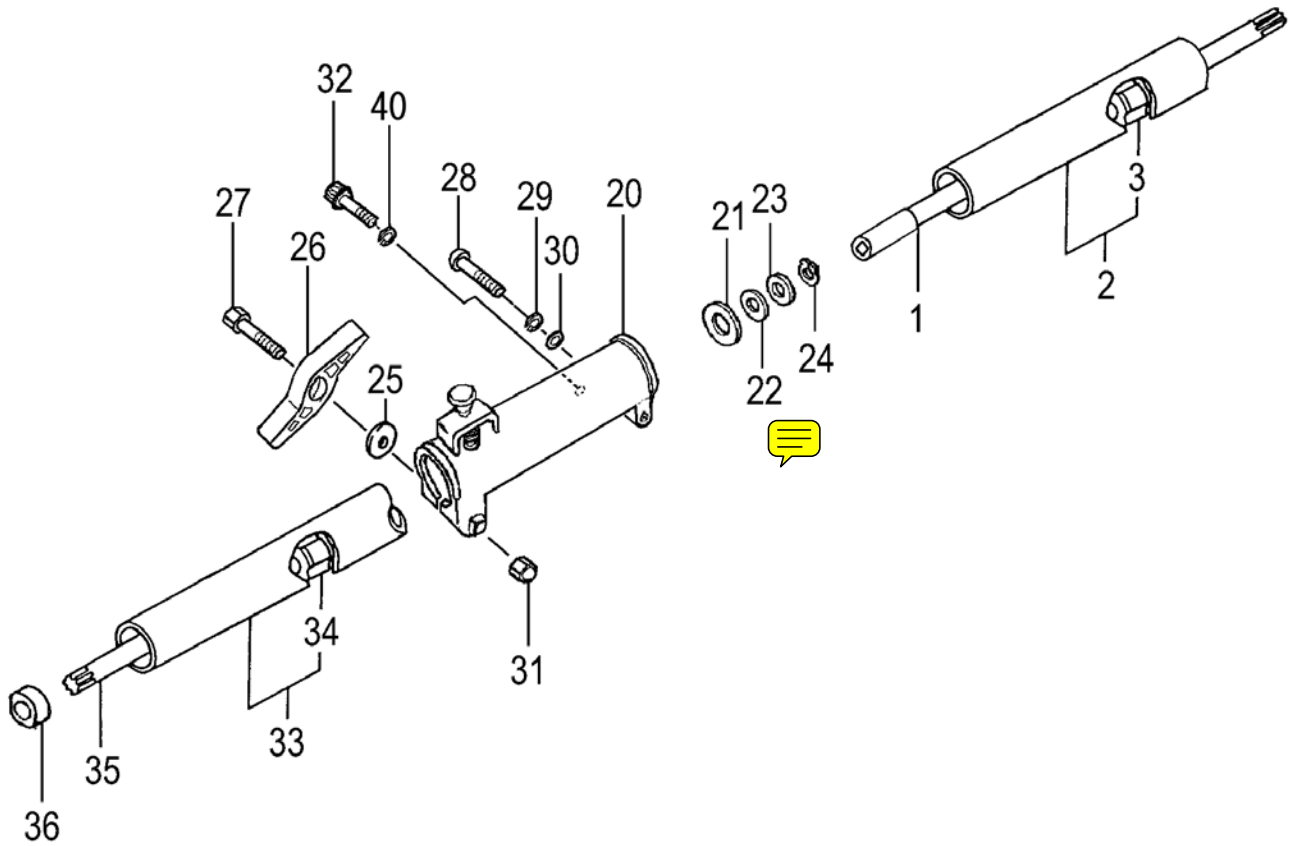

ITEM	PART NUMBER	DESCRIPTION	QTY	COMMENTS
4-1	0160750020	COVER,CYLINDER	1	
4-4	99463050164	BOLT,HEX,5X16,PS	2	
4-5	99051060653	BOLT,HEX,6x65	2	
4-6	99201060011	WASHER,6	2	
4-7	7060750080	MUFFLER	1	
4-8	7510725020	GASKET,MUFFLER	1	
4-10	7340725590	TAIL PIPE SET	1	
4-11	99436040081	SCREW,4X18WS	2	
4-13	7320725020	ARRESTER,SPARK	1	
4-16	1330750020	SHIELD,HEAT	1	
4-17	7380750020	COVER,MUFFLER	1	
4-24	99464040185	BOLT,HEX,4x18WS	2	
4-30	2570304520	PROTECTOR,SPARK PLUG	1	
4-31	35902103200	WASHER,CLUTCH,B	2	
4-32	29001620800	SHOE,CLUTCH	2	
4-33	3420630B200	SPRING,CLUTCH	1	
4-34	3480630A20	PLATE,CLUTCH	2	
4-35	3570075T200	BOLT,STEP	2	
4-36	99463050204	BOLT,HEX 5X20	3	
4-38	99205080030	WASHER,8	2	
4-39	99072045164	SCREW,TAPPING,4.5X16	1	

ITEM	PART NUMBER	DESCRIPTION	QTY	COMMENTS
5-0	7620735090	STARTER ASSY	1	
5-1	7720735080	BODY,STARTER	1	
5-2	7830720F20	ROPE,STARTER	1	
5-3	78006097200	SPRING,RECOIL	1	
5-4	7740720F20	REEL,ROPE	1	
5-5	7580651H20	SPRING	1	
5-6	7590651H20	PLATE,CAM	1	
5-7	8390304520	SCREW,SET	1	
5-8	7850304520	HANDLE,STARTER	1	
5-9	3153334020	NUT,SPECIAL 5MM	1	
5-22	7980651H90	PULLEY ASSY,STARTER	1	
5-24	99464040185	BOLT,HEX,4x18WS	2	
5-25	99355050000	RING,STOP,5	2	
5-26	79006097200	SPRING,STARTER PAWL	2	
5-27	7880651H20	SPRING,STARTER	2	

ITEM	PART NUMBER	DESCRIPTION	QTY	COMMENTS
8-1	2890307080	DRUM,CLUTCH	1	
8-3	99350012002	RING,STOP,C-12 EX	1	
8-5	5990098021	CUSHION,RUBBER	1	
8-6	99051050163	BOLT,HEX,5X16	1	
8-8	99461050254	BOLT,HEX HOLE,5X25S	1	
8-11	1120304580	CASE,FAN	1	
8-15	3600099620	PIPE HOLDER	1	
8-26	99201050061	WASHER,5	1	
8-27	3243735020	WASHER,GEAR CASE	1	
8-28	3610099020	FITTING,METAL	1	