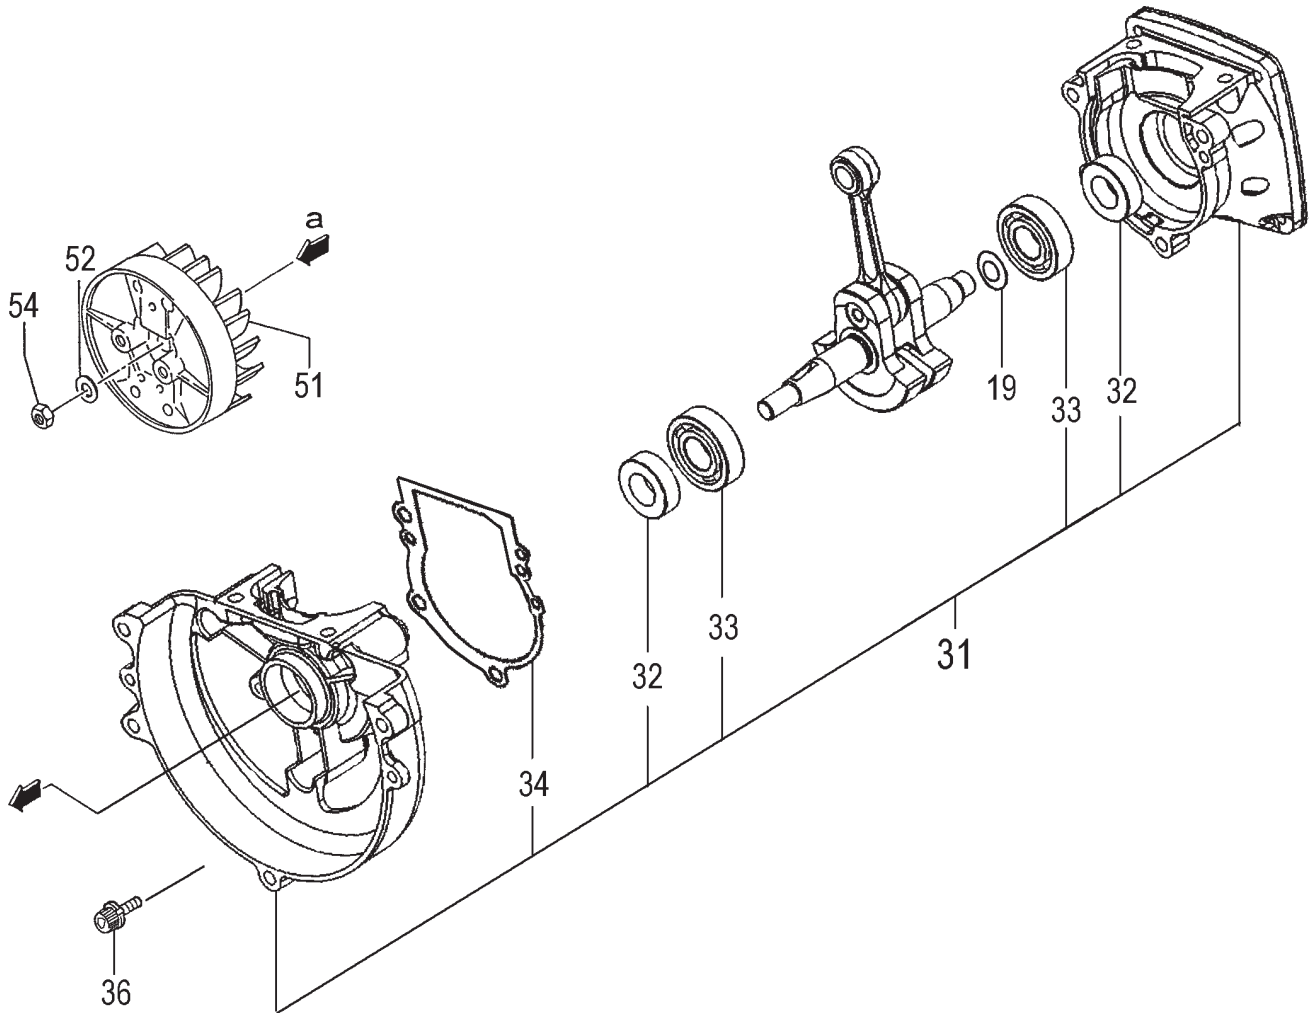

CYLINDER, PISTON, CRANKSHAFT, IGNITION • FIGURE 1

ITEM	PART NUMBER	DESCRIPTION	QTY	COMMENTS
1-1	1570168090	CAP, SPARK PLUG ASS'Y	1	
1-2	01802233200	PLUG, SPARK	1	
1-6	0010760090	CYLINDER SET	1	Includes gasket
1-7	99461050184	BOLT, HEX, 5X18, S	4	
1-9	0170735020	GASKET, CYLINDER	1	
1-11	0410160120	RING, PISTON	2	
1-12	0300750090	PISTON SET	1	Includes rings and circlips
1-13	03901620200	CIRCLIP, PISTON PIN	2	
1-14	0370704520	PIN, PISTON	1	
1-16	0460735082	CRANKSHAFT	1	
1-17	99962081225	BEARING, NEEDLE, F-810	1	
1-40	1780168080	CORD, STOP	1	
1-41	2740168080	CORD, EARTH	1	
1-46	99464040184	BOLT, HEX 4X18WS	2	
1-47	1820186A201	WASHER, SPECIAL	2	
1-50	1672101290	COIL, IGNITION	1	

ITEM	PART NUMBER	DESCRIPTION	QTY	COMMENTS
5-0	7620735090	STARTER ASSY	1	
5-1	7720735080	BODY,STARTER	1	
5-2	7830720F20	ROPE,STARTER	1	
5-3	78006097200	SPRING,RECOIL	1	
5-4	7740720F20	REEL,ROPE	1	
5-5	7580651H20	SPRING	1	
5-6	7590651H20	PLATE,CAM	1	
5-7	8390304520	SCREW,SET	1	
5-8	7850304520	HANDLE,STARTER	1	
5-9	3153334020	NUT,SPECIAL 5MM	1	
5-22	7980651H90	PULLEY ASSY,STARTER	1	
5-24	99464040185	BOLT,HEX,4x18WS	2	
5-25	99355050000	RING,STOP,5	2	
5-26	79006097200	SPRING,STARTER PAWL	2	
5-27	7880651H20	SPRING,STARTER	2	