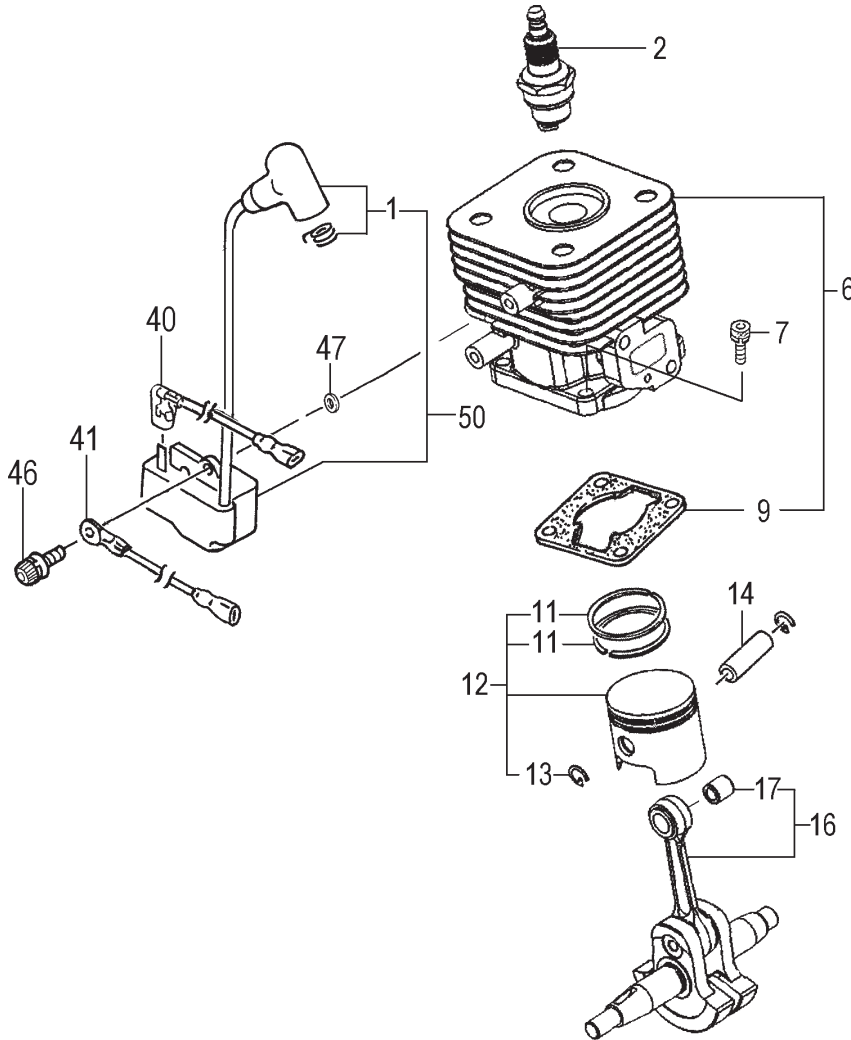

CYLINDER, PISTON, CRANKSHAFT, IGNITION • FIGURE 1

ITEM	PART NUMBER	DESCRIPTION	QTY	COMMENTS
1-1	1570168090	CAP, SPARK PLUG ASS'Y	1	
1-2	01802233200	PLUG, SPARK	1	
1-6	0010760090	CYLINDER SET	1	Includes gasket
1-7	99461050184	BOLT, HEX, 5X18, S	4	
1-9	0170735020	GASKET, CYLINDER	1	
1-11	0410160120	RING, PISTON	2	
1-12	0300750090	PISTON SET	1	Includes rings and circlips
1-13	03901620200	CIRCLIP, PISTON PIN	2	
1-14	0370704520	PIN, PISTON	1	
1-16	0460735082	CRANKSHAFT	1	
1-17	99962081225	BEARING, NEEDLE, F-810	1	
1-40	1780168080	CORD, STOP	1	
1-41	2740168080	CORD, EARTH	1	
1-46	99464040184	BOLT, HEX 4X18WS	2	
1-47	1820186A201	WASHER, SPECIAL	2	
1-50	1672101290	COIL, IGNITION	1	

ITEM	PART NUMBER	DESCRIPTION	QTY	COMMENTS
5-0	7620735090	STARTER ASSY	1	
5-1	7720735080	BODY,STARTER	1	
5-2	7830720F20	ROPE,STARTER	1	
5-3	78006097200	SPRING,RECOIL	1	
5-4	7740720F20	REEL,ROPE	1	
5-5	7580651H20	SPRING	1	
5-6	7590651H20	PLATE,CAM	1	
5-7	8390304520	SCREW,SET	1	
5-8	7850304520	HANDLE,STARTER	1	
5-9	3153334020	NUT,SPECIAL 5MM	1	
5-22	7980651H90	PULLEY ASSY,STARTER	1	
5-24	99464040185	BOLT,HEX,4x18WS	2	
5-25	99355050000	RING,STOP,5	2	
5-26	79006097200	SPRING,STARTER PAWL	2	
5-27	7880651H20	SPRING,STARTER	2	

ITEM	PART NUMBER	DESCRIPTION	QTY	COMMENTS
8-1	2890307080	DRUM,CLUTCH	1	
8-3	99350012002	RING,STOP,C-12 EX	1	
8-5	5990098021	CUSHION,RUBBER	1	
8-6	99051050163	BOLT,HEX,5X16	1	
8-8	99461050254	BOLT,HEX HOLE,5X25S	1	
8-11	1120304580	CASE,FAN	1	
8-15	3600099620	PIPE HOLDER	1	
8-26	99201050061	WASHER,5	1	
8-27	3243735020	WASHER,GEAR CASE	1	
8-28	3610099020	FITTING,METAL	1	