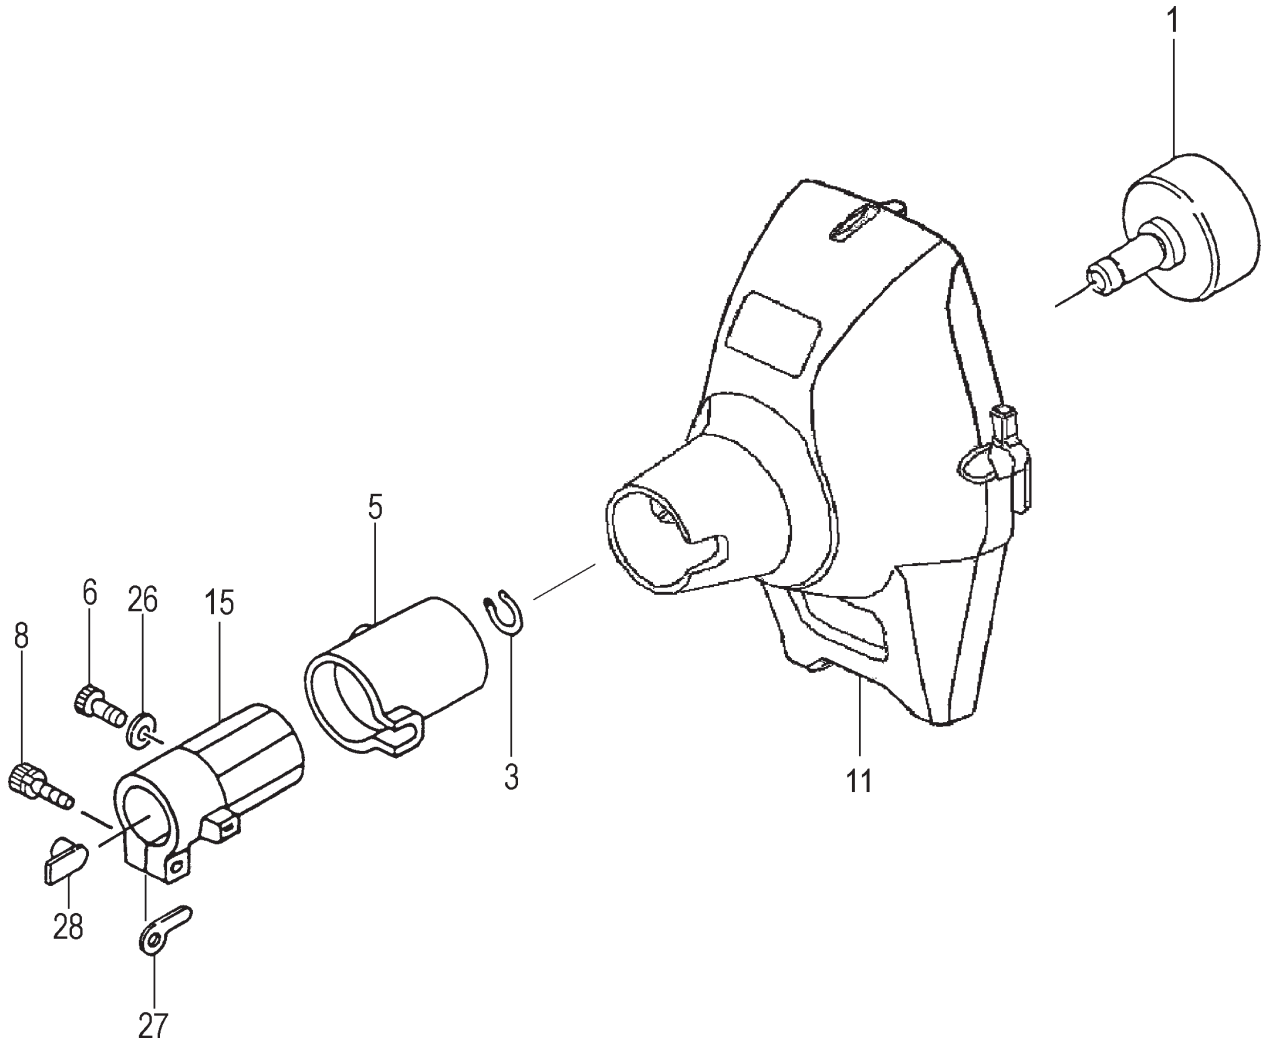

ITEM	PART NUMBER	DESCRIPTION	QTY	COMMENTS
4-1	0160750020	COVER,CYLINDER	1	
4-4	99463050164	BOLT,HEX,5X16,PS	2	
4-5	99051060653	BOLT,HEX,6x65	2	
4-6	99201060011	WASHER,6	2	
4-7	7060750080	MUFFLER	1	
4-8	7510725020	GASKET,MUFFLER	1	
4-10	7340725590	TAIL PIPE SET	1	
4-11	99436040081	SCREW,4X18WS	2	
4-13	7320725020	ARRESTER,SPARK	1	
4-16	1330750020	SHIELD,HEAT	1	
4-17	7380750020	COVER,MUFFLER	1	
4-24	99464040185	BOLT,HEX,4x18WS	2	
4-30	2570304520	PROTECTOR,SPARK PLUG	1	
4-31	35902103200	WASHER,CLUTCH,B	2	
4-32	29001620800	SHOE,CLUTCH	2	
4-33	3420630B200	SPRING,CLUTCH	1	
4-34	3480630A20	PLATE,CLUTCH	2	
4-35	3570075T200	BOLT,STEP	2	
4-36	99463050204	BOLT,HEX 5X20	3	
4-38	99205080030	WASHER,8	2	
4-39	99072045164	SCREW,TAPPING,4.5X16	1	

ITEM	PART NUMBER	DESCRIPTION	QTY	COMMENTS
5-0	7620735090	STARTER ASSY	1	
5-1	7720735080	BODY,STARTER	1	
5-2	7830720F20	ROPE,STARTER	1	
5-3	78006097200	SPRING,RECOIL	1	
5-4	7740720F20	REEL,ROPE	1	
5-5	7580651H20	SPRING	1	
5-6	7590651H20	PLATE,CAM	1	
5-7	8390304520	SCREW,SET	1	
5-8	7850304520	HANDLE,STARTER	1	
5-9	3153334020	NUT,SPECIAL 5MM	1	
5-22	7980651H90	PULLEY ASSY,STARTER	1	
5-24	99464040185	BOLT,HEX,4x18WS	2	
5-25	99355050000	RING,STOP,5	2	
5-26	79006097200	SPRING,STARTER PAWL	2	
5-27	7880651H20	SPRING,STARTER	2	

ITEM	PART NUMBER	DESCRIPTION	QTY	COMMENTS
8-1	2890307080	DRUM,CLUTCH	1	
8-3	99350012002	RING,STOP,C-12 EX	1	
8-5	5990098021	CUSHION,RUBBER	1	
8-6	99051050163	BOLT,HEX,5X16	1	
8-8	99461050254	BOLT,HEX HOLE,5X25S	1	
8-11	1120304580	CASE,FAN	1	
8-15	3600099620	PIPE HOLDER	1	
8-26	99201050061	WASHER,5	1	
8-27	3243735020	WASHER,GEAR CASE	1	
8-28	3610099020	FITTING,METAL	1	