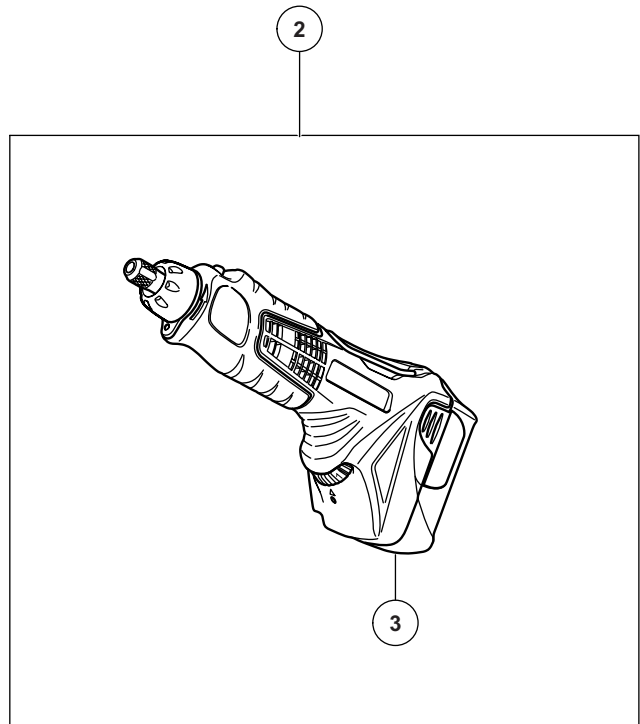

ELECTRIC TOOL PARTS LIST

■ CORDLESS COMBO KIT
Model KC 10DKL

2011·4·1
(E1)

PARTS

KC 10DKL

ITEM NO.	CODE NO.	DESCRIPTION	NO. USED	REMARKS	
1		MODEL DS 10DFL CORDLESS DRIVER DRILL	1		
2		MODEL GP 10DL CORDLESS MINI GRINDER	1		
3	331-065	BATTERY BCL 1015 (USA, CAN)	2		
4	332-492	ACCESSORIES SET (A)	1		
5	332-493	ACCESSORIES SET (B)	1		
6		MODEL UC 10SFL CHARGER	1		
7	331-417	BAG (USA, CAN)	1		