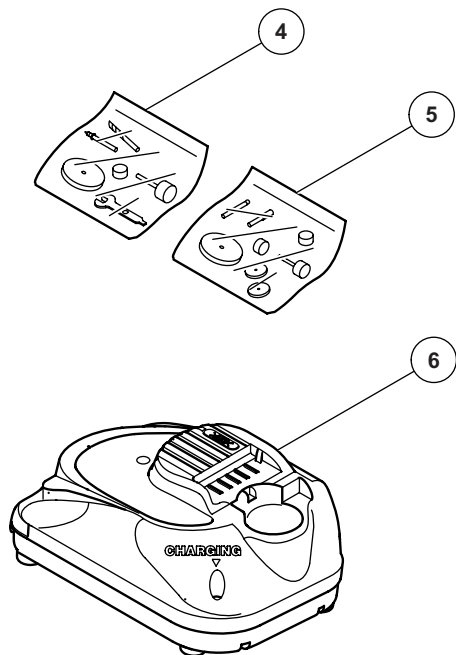

ELECTRIC TOOL PARTS LIST

■ CORDLESS COMBO KIT
Model KC 10DKL

2011·4·1
(E1)

PARTS

KC 10DKL

ITEM NO.	CODE NO.	DESCRIPTION	NO. USED	REMARKS	
1		MODEL DS 10DFL CORDLESS DRIVER DRILL	1		
2		MODEL GP 10DL CORDLESS MINI GRINDER	1		
3	331-065	BATTERY BCL 1015 (USA, CAN)	2		
4	332-492	ACCESSORIES SET (A)	1		
5	332-493	ACCESSORIES SET (B)	1		
6		MODEL UC 10SFL CHARGER	1		
7	331-417	BAG (USA, CAN)	1		