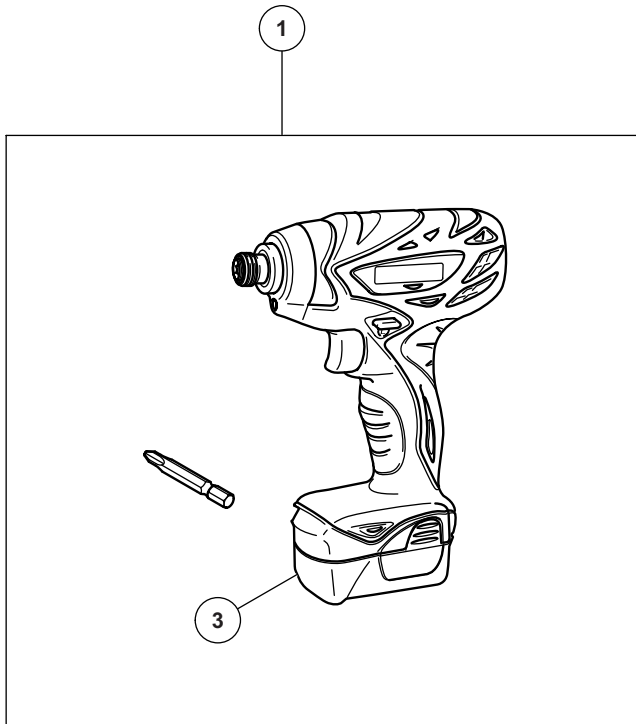

ELECTRIC TOOL PARTS LIST

■ CORDLESS COMBO KIT
Model KC 10DKL

2011·4·1
(E1)

PARTS

KC 10DKL

ITEM NO.	CODE NO.	DESCRIPTION	NO. USED	REMARKS	
1		MODEL DS 10DFL CORDLESS DRIVER DRILL	1		
2		MODEL GP 10DL CORDLESS MINI GRINDER	1		
3	331-065	BATTERY BCL 1015 (USA, CAN)	2		
4	332-492	ACCESSORIES SET (A)	1		
5	332-493	ACCESSORIES SET (B)	1		
6		MODEL UC 10SFL CHARGER	1		
7	331-417	BAG (USA, CAN)	1		