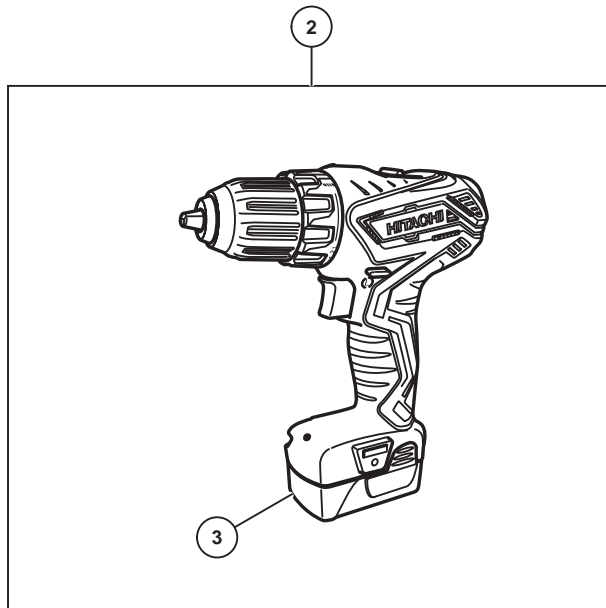

## ELECTRIC TOOL PARTS LIST

■ CORDLESS COMBO KIT  
Model KC 10DFL2

2014-7-24  
(E1)

# PARTS

KC 10DFL2

ITEM NO.	CODE NO.	DESCRIPTION	NO. USED	REMARKS
1		MODEL WH 10DFL2 CORDLESS IMPACT DRIVER	1	
2		MODEL DS 10DFL2 CORDLESS DRIVER DRILL	1	
* 3	331067	BATTERY BCL 1015 (EUROPE,AUS,NZL)	2	
* 3		BATTERY BCL 1015S (USA,CAN)	2	SUPPLIED WITH ITEM NO.601
* 4		MODEL UB 10DL CORDLESS TORCHLIGHT	1	FOR USA,CAN
* 5	337362	HOOK (A) ASS'Y	2	FOR USA,CAN
* 6		BIT SET	1	FOR USA,CAN
7		MODEL UC 10SL2 CHARGER	1	
* 8	331417	BAG (USA,CAN)	1	
* 8	331418	BAG (EUROPE,AUS,NZL)	1	

# OPTIONAL ACCESSORIES

ITEM NO.	CODE NO.	DESCRIPTION	NO. USED	REMARKS
* 601	331065	BATTERY BCL 1015 (USA,CAN)	2	