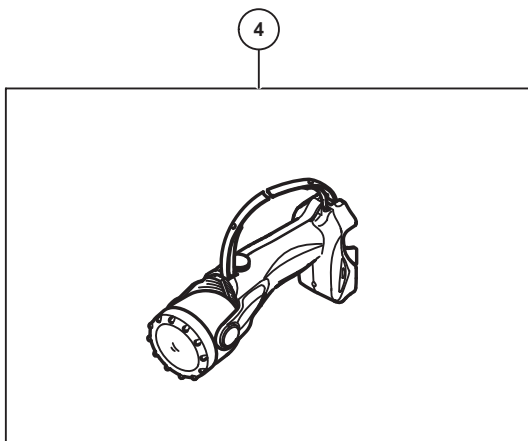

## ELECTRIC TOOL PARTS LIST

■ CORDLESS COMBO KIT  
Model KC 10DFL2

2014-7-24  
(E1)

# PARTS

KC 10DFL2

ITEM NO.	CODE NO.	DESCRIPTION	NO. USED	REMARKS
1		MODEL WH 10DFL2 CORDLESS IMPACT DRIVER	1	
2		MODEL DS 10DFL2 CORDLESS DRIVER DRILL	1	
* 3	331067	BATTERY BCL 1015 (EUROPE,AUS,NZL)	2	
* 3		BATTERY BCL 1015S (USA,CAN)	2	SUPPLIED WITH ITEM NO.601
* 4		MODEL UB 10DL CORDLESS TORCHLIGHT	1	FOR USA,CAN
* 5	337362	HOOK (A) ASS'Y	2	FOR USA,CAN
* 6		BIT SET	1	FOR USA,CAN
7		MODEL UC 10SL2 CHARGER	1	
* 8	331417	BAG (USA,CAN)	1	
* 8	331418	BAG (EUROPE,AUS,NZL)	1	

# OPTIONAL ACCESSORIES

ITEM NO.	CODE NO.	DESCRIPTION	NO. USED	REMARKS
* 601	331065	BATTERY BCL 1015 (USA,CAN)	2	