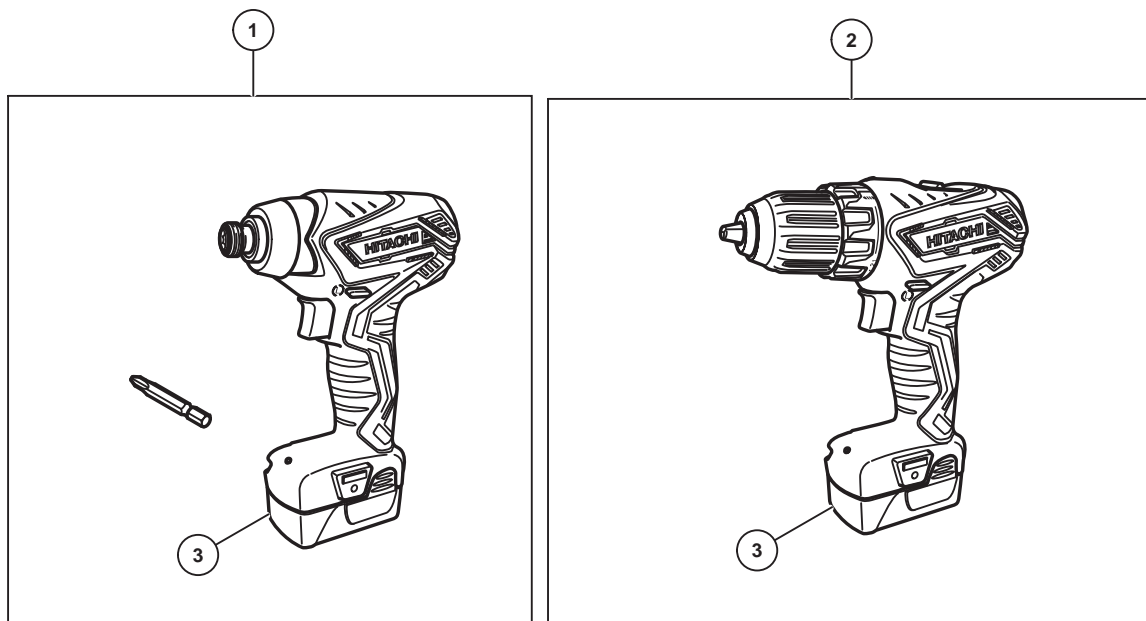

## ELECTRIC TOOL PARTS LIST

■ CORDLESS COMBO KIT  
Model KC 10DFL2

2014-7-24  
(E1)

# PARTS

KC 10DFL2

ITEM NO.	CODE NO.	DESCRIPTION	NO. USED	REMARKS
1		MODEL WH 10DFL2 CORDLESS IMPACT DRIVER	1	
2		MODEL DS 10DFL2 CORDLESS DRIVER DRILL	1	
* 3	331067	BATTERY BCL 1015 (EUROPE,AUS,NZL)	2	
* 3		BATTERY BCL 1015S (USA,CAN)	2	SUPPLIED WITH ITEM NO.601
* 4		MODEL UB 10DL CORDLESS TORCHLIGHT	1	FOR USA,CAN
* 5	337362	HOOK (A) ASS'Y	2	FOR USA,CAN
* 6		BIT SET	1	FOR USA,CAN
7		MODEL UC 10SL2 CHARGER	1	
* 8	331417	BAG (USA,CAN)	1	
* 8	331418	BAG (EUROPE,AUS,NZL)	1	