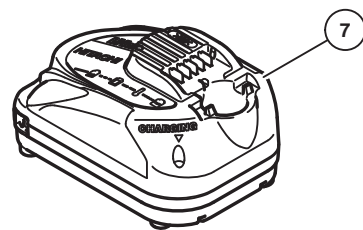

## ELECTRIC TOOL PARTS LIST

■ CORDLESS COMBO KIT  
Model KC 10DFL2

2014-7-24  
(E1)

# PARTS

KC 10DFL2

ITEM NO.	CODE NO.	DESCRIPTION	NO. USED	REMARKS
1		MODEL WH 10DFL2 CORDLESS IMPACT DRIVER	1	
2		MODEL DS 10DFL2 CORDLESS DRIVER DRILL	1	
* 3	331067	BATTERY BCL 1015 (EUROPE,AUS,NZL)	2	
* 3		BATTERY BCL 1015S (USA,CAN)	2	SUPPLIED WITH ITEM NO.601
* 4		MODEL UB 10DL CORDLESS TORCHLIGHT	1	FOR USA,CAN
* 5	337362	HOOK (A) ASS'Y	2	FOR USA,CAN
* 6		BIT SET	1	FOR USA,CAN
7		MODEL UC 10SL2 CHARGER	1	
* 8	331417	BAG (USA,CAN)	1	
* 8	331418	BAG (EUROPE,AUS,NZL)	1	