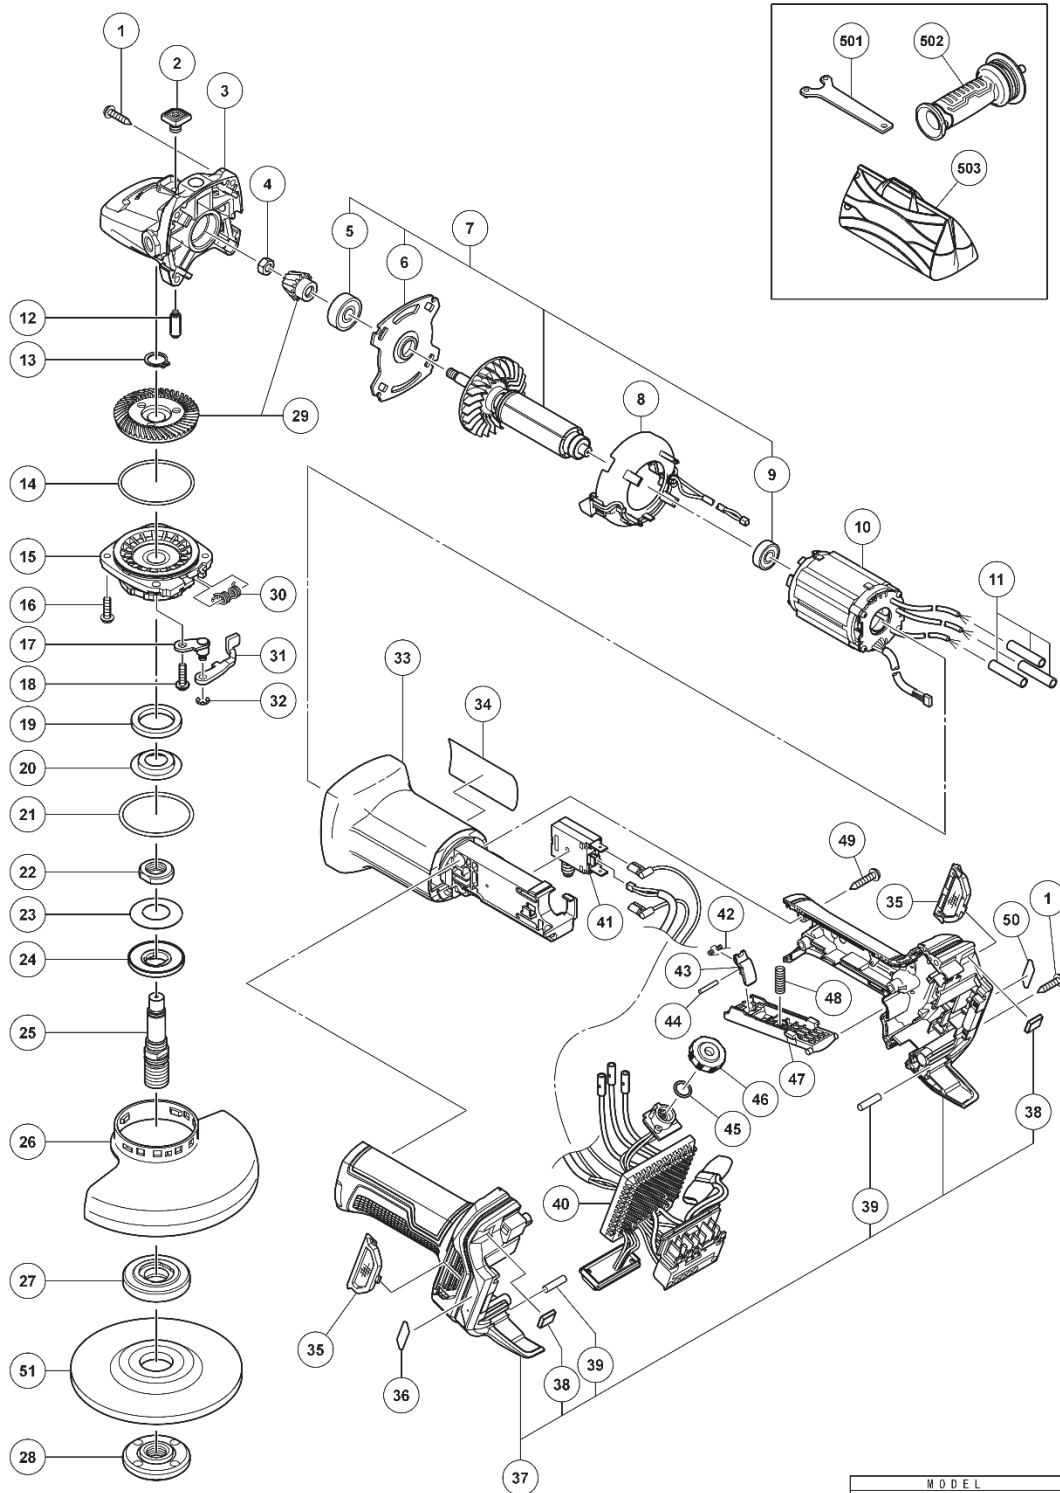

ELECTRIC TOOL PARTS LIST

CORDLESS GRINDER

2022 • 11 • 14

Model **G 3612DVF**

(E1)

Rev.1

MODEL
G3612DVF