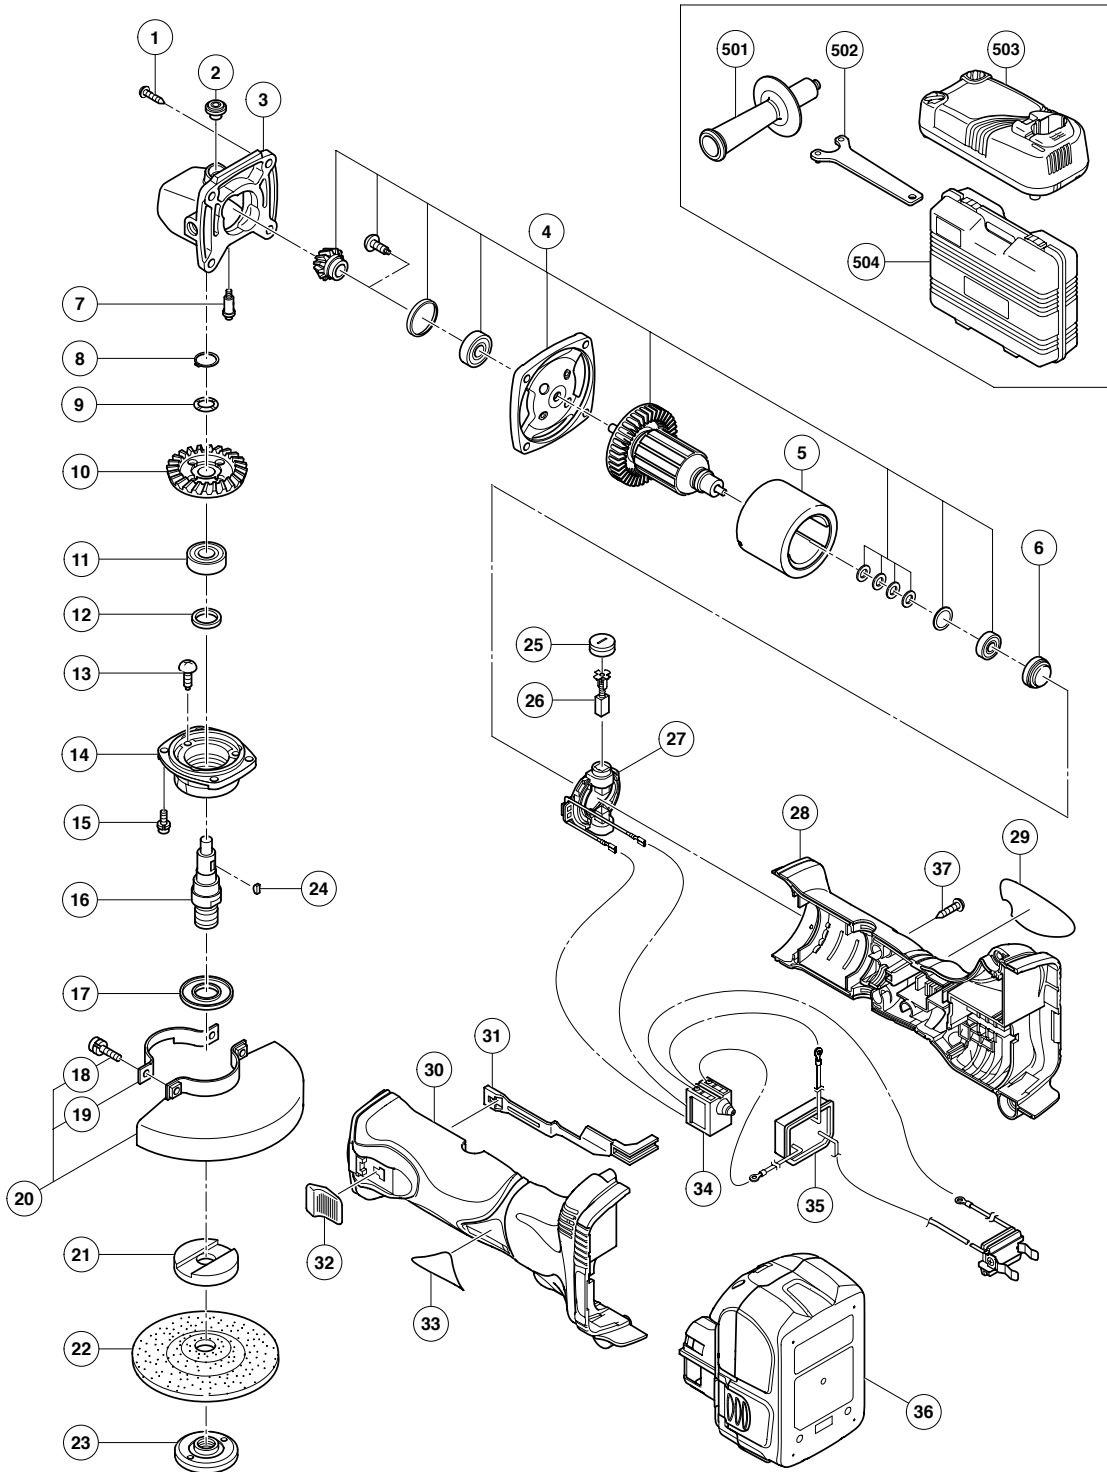

ELECTRIC TOOL PARTS LIST

■ CORDLESS DISC GRINDER Model G 18DL

2007 · 6 · 11

(E1)

PARTS

G 18DL

ITEM NO.	CODE NO.	DESCRIPTION	NO. USED	REMARKS	
1	328-643	TAPPING SCREW (W/FLANGE) D4X23 (BLACK)	4		
2	301-944	PUSHING BUTTON	1		
3	303-078	GEAR COVER ASS'Y	1	INCLUD. 2, 7	
4	360-804	ARMATURE AND PINION SET	1		
5	328-195	MAGNET	1		
6	328-201	RUBBER BUSHING	1		
7	301-943	LOCK PIN	1		
8	316-487	RETAINING RING FOR D11 SHAFT	1		
9	316-486	WAVE WASHER	1		
10	328-364	GEAR	1		
11	600-1VV	BALL BEARING 6001VVCMP2L	1		
12	301-946	FELT PACKING	1		
13	301-936	SLOTTED HD. SCREW (SEAL LOCK) M4X10	3		
14	328-198	PACKING GLAND	1		
15	307-127	SEAL LOCK SCREW (W/SP. WASHER) M4X12	4		
* 16	328-359	SPINDLE M14	1		
* 16	328-360	SPINDLE 5/8"-11UNC	1	FOR USA, CAN	
17	301-945	FRINGER	1		
18	308-386	MACHINE SCREW (W/SP. WASHER) M5X16 (BLACK)	2		
19	301-949	SET PLATE	1		
20	315-492	WHEEL GUARD ASS'Y	1	INCLUD. 18, 19	
* 21	937-817Z	WHEEL WASHER	1		
* 21	319-373	WHEEL WASHER	1	FOR USA, CAN	
22	316-821	D. C. WHEELS 115MM A36Q (25 PCS.)	1		
* 23	994-324	WHEEL NUT M14	1		
* 23	937-923P	WHEEL NUT 5/8"-11UNC	1	FOR USA, CAN	
24	302-047	WOODRUFF KEY	1		
25	328-200	BRUSH CAP	2		
26	999-054	CARBON BRUSH 5X6X11.5 (1 PAIR)	2		
27	328-202	BRUSH BLOCK	1		
28	328-363	HOUSING (D)	1		
29		NAME PLATE	1		
30	328-354	HOUSING (C)	1		
31	328-199	SLIDE BAR	1		
32	314-428	SLIDE KNOB	1		
33		HITACHI LABEL	1		
34	319-319	PUSHING BUTTON SWITCH	1		
35	328-658	CONTROLLER TERMINAL SET	1		
* 36	326-240	BATTERY EBM 1830 (EUROPE, AUS, NZL)	2		
* 36	326-241	BATTERY EBM 1830 (USA, CAN)	1		
37	301-653	TAPPING SCREW (W/FLANGE) D4X20 (BLACK)	5		