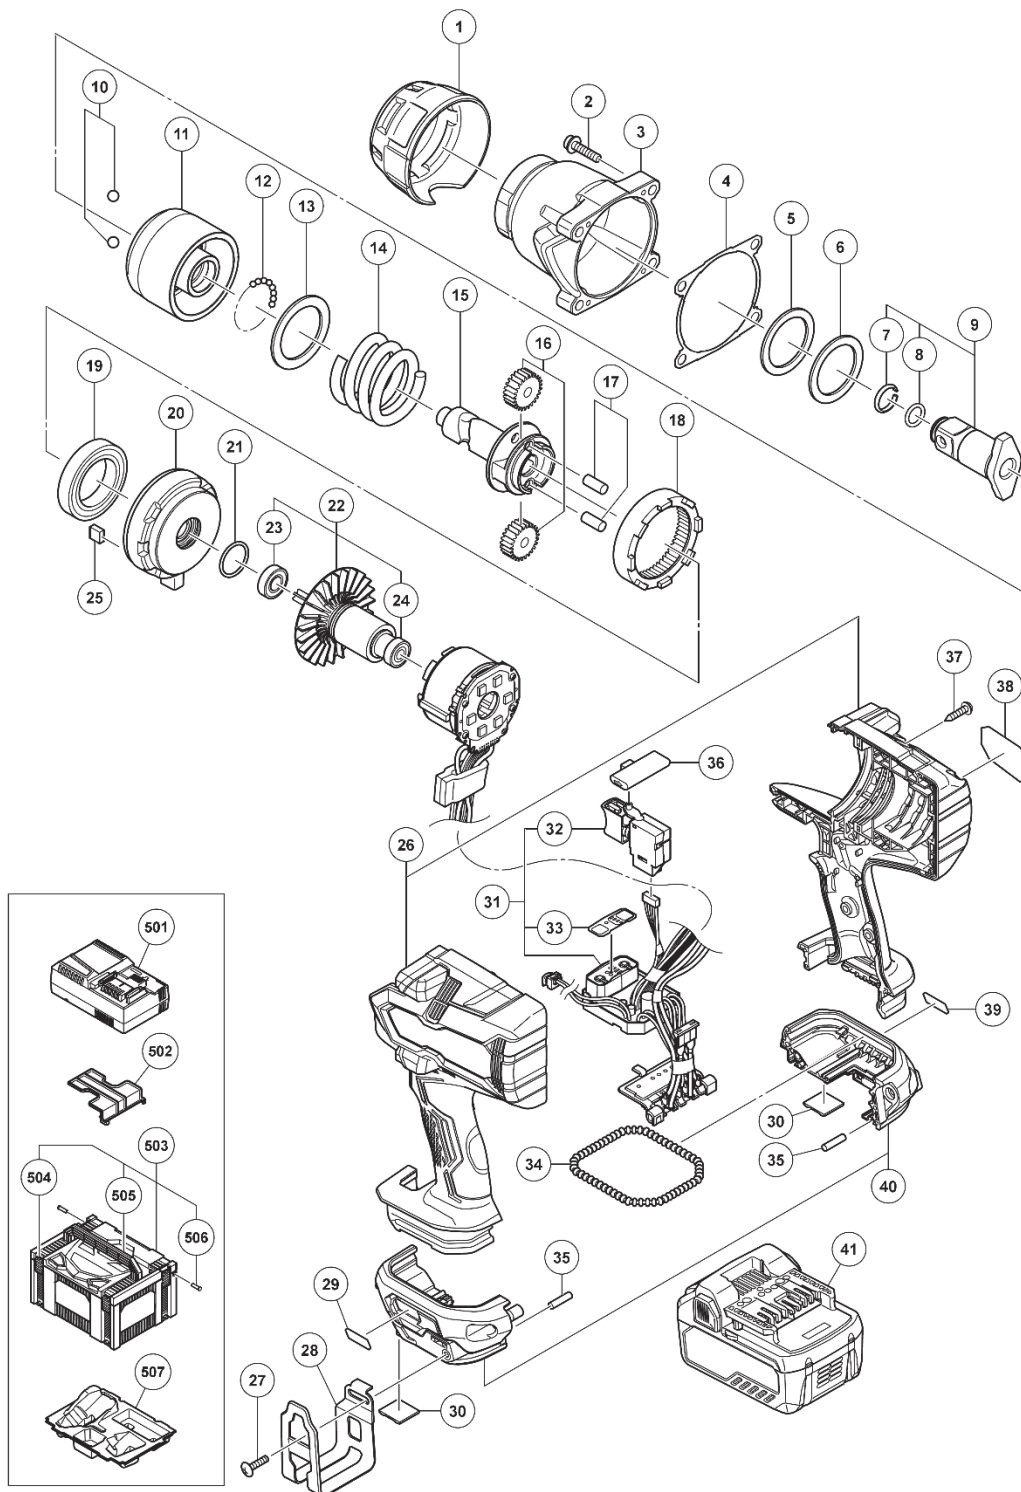

ELECTRIC TOOL PARTS LIST

■ CORDLESS IMPACT WRENCH

2022 • 12 • 21

Model WR 36DF

(E1)

Rev.1

MODEL
WR36DF