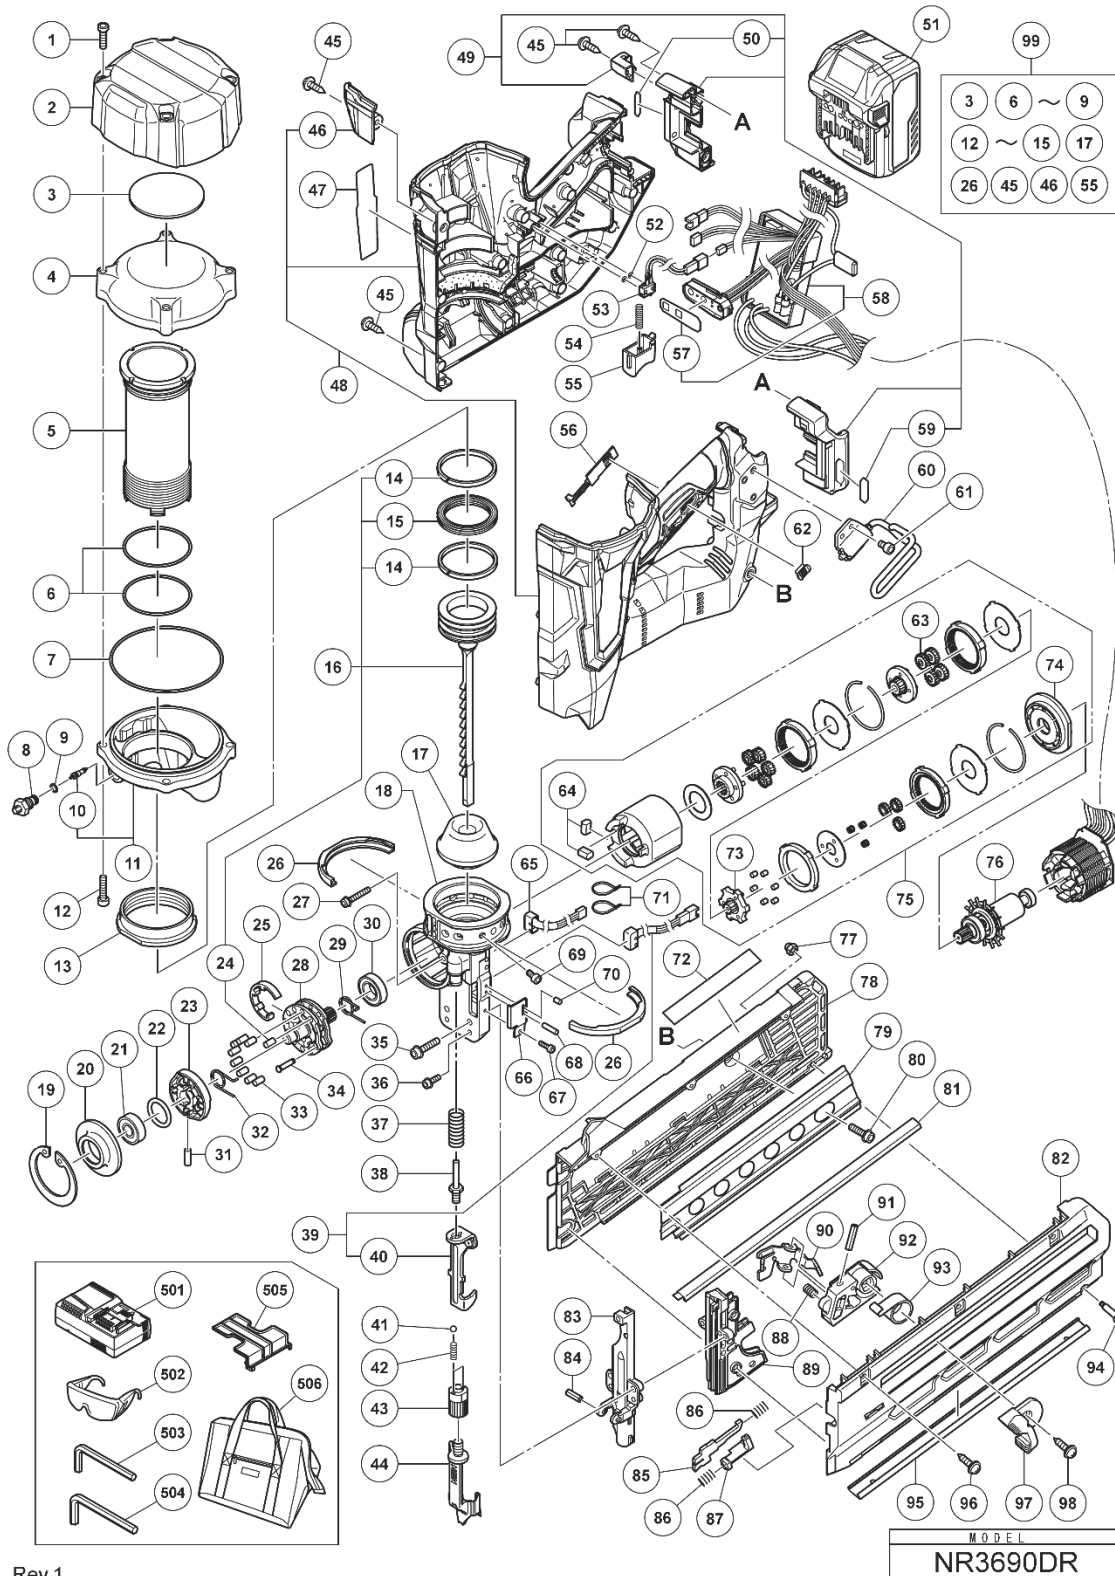

## PARTS

NR3690DR

ITEM NO.	CODE NO.	DESCRIPTION	NO. USED	REMARKS
1	372298	HEX. SOCKET HD. BOLT M6	4	
2	372296	TOP COVER	1	
3	371012	RUBBER CUSHION (C)	1	
4	372337	CHAMBER COVER	1	
5	372335	CYLINDER	1	
6	372336	O-RING (I.D 55.5)	2	
7	372334	O-RING (I.D 94.5)	1	
8	376085	CHARGE CAP	1	
9	872822	O-RING (S-5)	1	
10	371038	VALVE CORE	1	
11	372388	CHAMBER BASE ASS'Y	1	INCLUD.10
12	372338	NYLOCK BOLT M6	4	
13	372339	SPECIAL NUT M58	1	
14	372320	SLIDE RING	2	
15	372319	X-RING	1	
16	371810	PISTON ASS'Y	1	INCLUD.14.15.24
17	377103	PISTON BUMPER	1	
18	375366	NOSE	1	
19	372332	RETAINING RING D52	1	
20	372989	BEARING HOLDER	1	
21	6000VV	BALL BEARING 6000VVCMP52L	1	
22	372329	O-RING (I.D 20.22)	1	
23	372327	POSITION DETECTOR	1	
24	372326	NEEDLE ROLLER D4.5	1	
25	372330	FELT (P)	1	
26	372343	RUBBER CUSHION (A)	2	
27	372310	NYLOCK BOLT (W/FLANGE) M4X25	1	
28	372321	PIN WHEEL	1	
29	372323	WHEEL SPRING (B)	1	
30	6902VV	BALL BEARING 6902VV	1	
31	372328	NEEDLE ROLLER D3	1	
32	372322	WHEEL SPRING (A)	1	
33	372325	NEEDLE ROLLER D4	8	
34	372324	PIN (A)	1	
35	372355	NYLOCK BOLT (W/FLANGE) M5X22	2	
36	372311	NYLOCK BOLT (W/FLANGE) M4X14	2	
37	372307	PUSHING LEVER SPRING (B)	1	
38	376289	SPECIAL BOLT M6	1	
39	377096	SENSOR ASS'Y (B)	1	INCLUD.40
40	376813	PUSHING LEVER (B)	1	
41	959148	STEEL BALL D3.175 (10 PCS.)	2	
42	372315	ADJUSTER SPRING	2	
43	376082	ADJUSTER	1	
44	376810	PUSHING LEVER (A)	1	
45	301653	TAPPING SCREW (W/FLANGE) D4X20 (BLACK)	17	
46	372297	HOUSING (C)	1	
47		LABEL	1	
48	376283M	HOUSING ASS'Y	1	INCLUD.46
49	376083	HOUSING (D).(E).(F) ASS'Y	1	INCLUD.50.59
50	373914	MV LABEL (B)	1	
51	371751M	BATTERY BSL 36A18 (USA.CAN)	1	INCLUD.505
52	881715	O-RING (S3)	2	
53	371019	SWITCH CABLE (A)	1	
54	332000	SPRING (T)	1	
55	371021	TRIGGER	1	
56	331790	LEVER (C)	1	
57	376290	PANEL SHEET	1	
58	376811	WIRING ASS'Y	1	INCLUD.57
59	373913	MV LABEL (A)	1	
60	373203	HOOK	1	
61	878614	NYLOCK HEX. SOCKET HD. BOLT M4X8	3	
62	326276	LEVER (A)	1	
63	375182	PLANET GEAR (B) SET (4 PCS.)	4	