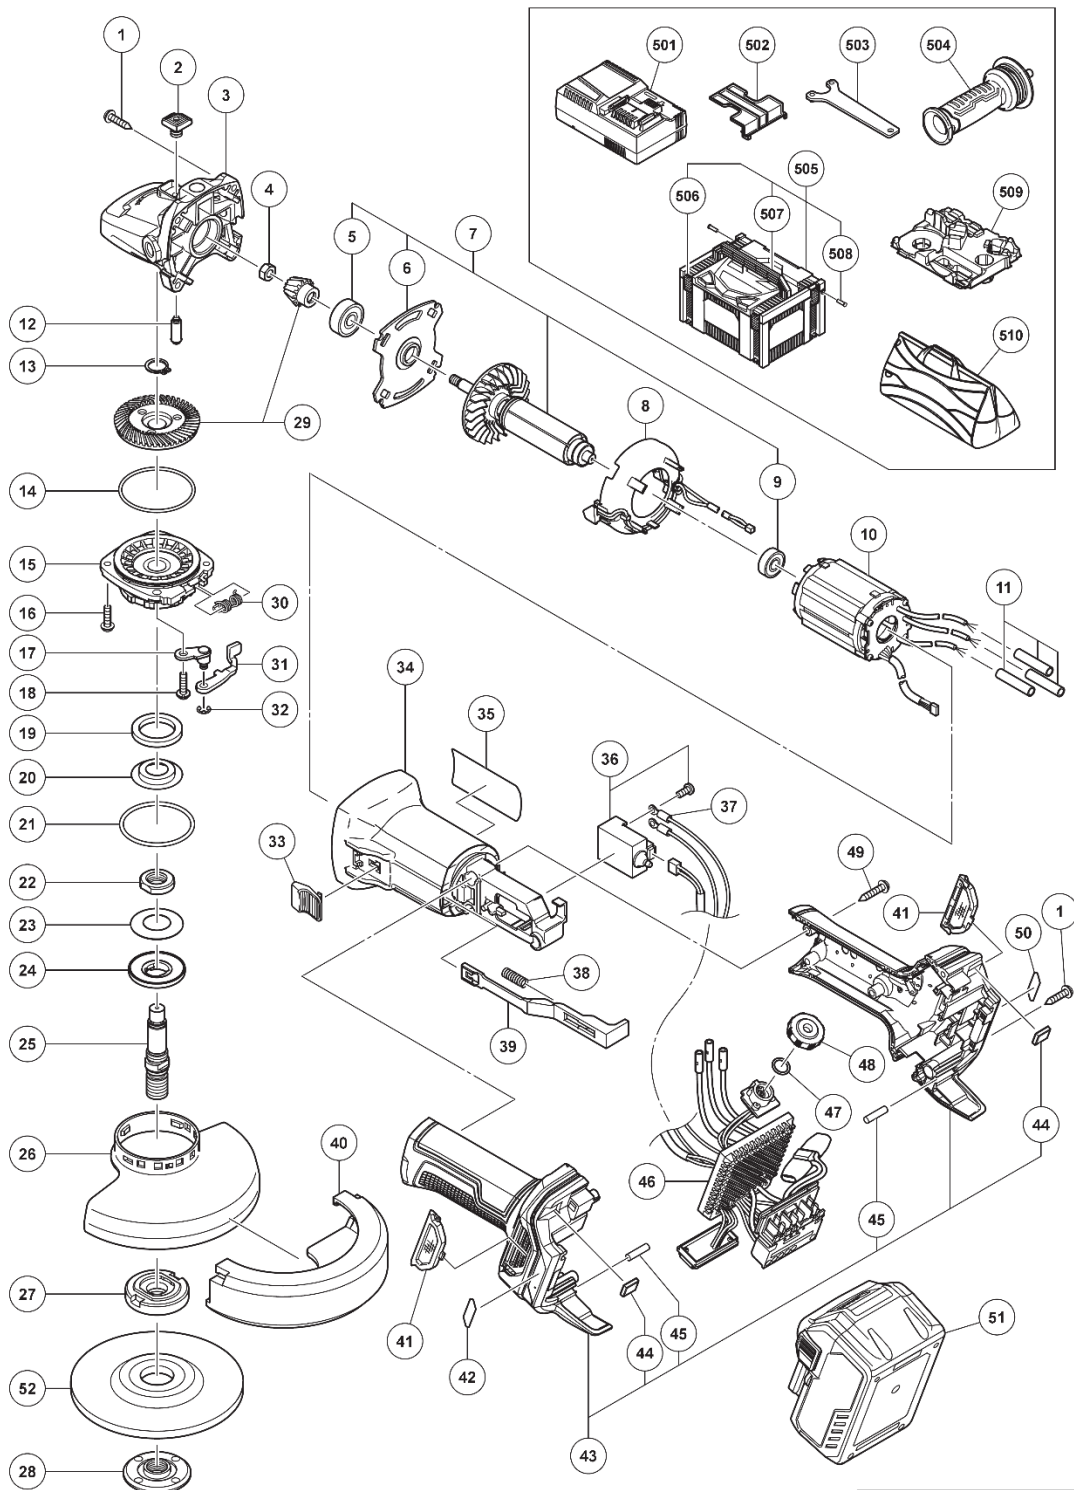

ELECTRIC TOOL PARTS LIST

■ CORDLESS GRINDER

2022 • 11 • 14

Model G 3612DVE

(E1)

Rev.1

MODEL
G3612DVE

PARTS

G3612DVE

ITEM NO.	CODE NO.	DESCRIPTION	NO. USED	REMARKS
1	328643	TAPPING SCREW (W/FLANGE) D4X23 (BLACK)	6	
2	378809	PUSHING BUTTON	1	
3	379410	GEAR COVER ASS'Y	1	INCLUD.2.12
4	309191	SPECIAL NUT M6	1	
5	378615	BALL BEARING 628DD	1	
6	379413	BEARING HOLDER	1	
7	361198	ROTOR ASS'Y	1	INCLUD.5.6.9
8	379899	FAN GUIDE	1	
9	376128	BALL BEARING 607DD	1	
10	341140	STATOR SENSER PCB	1	
11	379901	SUMI TUBE	3	
12	301943	LOCK PIN	1	
13	939542	RETAINING RING FOR D12 SHAFT (10 PCS.)	1	
14	375899	O-RING	1	
15	378815	PACKING GLAND	1	
16	376226	SEAL LOCK SCREW (W/SP. WASHER) M4X14	3	
17	379733	LEVER HOLDER	1	
18	307046	SEAL LOCK SCREW (W/SP. WASHER) M5X16	1	
19	378822	FELT PACKING (B)	1	
20	379734	FRINGER	1	
21	375900	O-RING	1	
22	378821	SLEEVE	1	
23	371673	BELLEVILLE SPRING (B)	1	
24	371674	SUPPORT BODY (B)	1	
**25	378820	SPINDLE (C)	1	FOR USA.CAN
26	375903	WHEEL GUARD	1	
**27	373071	WHEEL WASHER (E)	1	FOR USA.CAN
**28	937923P	WHEEL NUT 5/8"-11UNC	1	FOR USA.CAN
29	379958	GEAR AND PINION SET	1	
30	376229	SPRING	1	
31	379736	LEVER	1	
32	6685336	RETAINING RING D4	1	
33	377766	SLIDE SWITCH KNOB	1	
**34	379399M	HOUSING (A)	1	FOR USA.CAN
35		PUSHING BUTTON SWITCH	1	
36	379414	PUSHING BUTTON SWITCH	1	
37	959145	TERMINAL 50052 (10 PCS.)	2	
38	379900	SPRING	1	
39	379418	SLIDE BAR	1	
41	379591	FILTER	2	
42	379349	MV LABEL (A) (2)	1	
43	379404	HANDLE ASS'Y	1	INCLUD.44.45
44	370321	DAMPER (A)	2	
45	373041	REAR BUMPER	2	
46	379908	CONTROLLER ASS'Y	1	INCLUD.36.37
47	987105	O-RING (S-10)	1	
48	376840	DIAL	1	
49	305490	TAPPING SCREW (W/FLANGE) D4X30 (BLACK)	3	
50	379350	MV LABEL (B) (2)	1	
**52		RESINOID WHEEL (A) 115MM	1	FOR USA.CAN