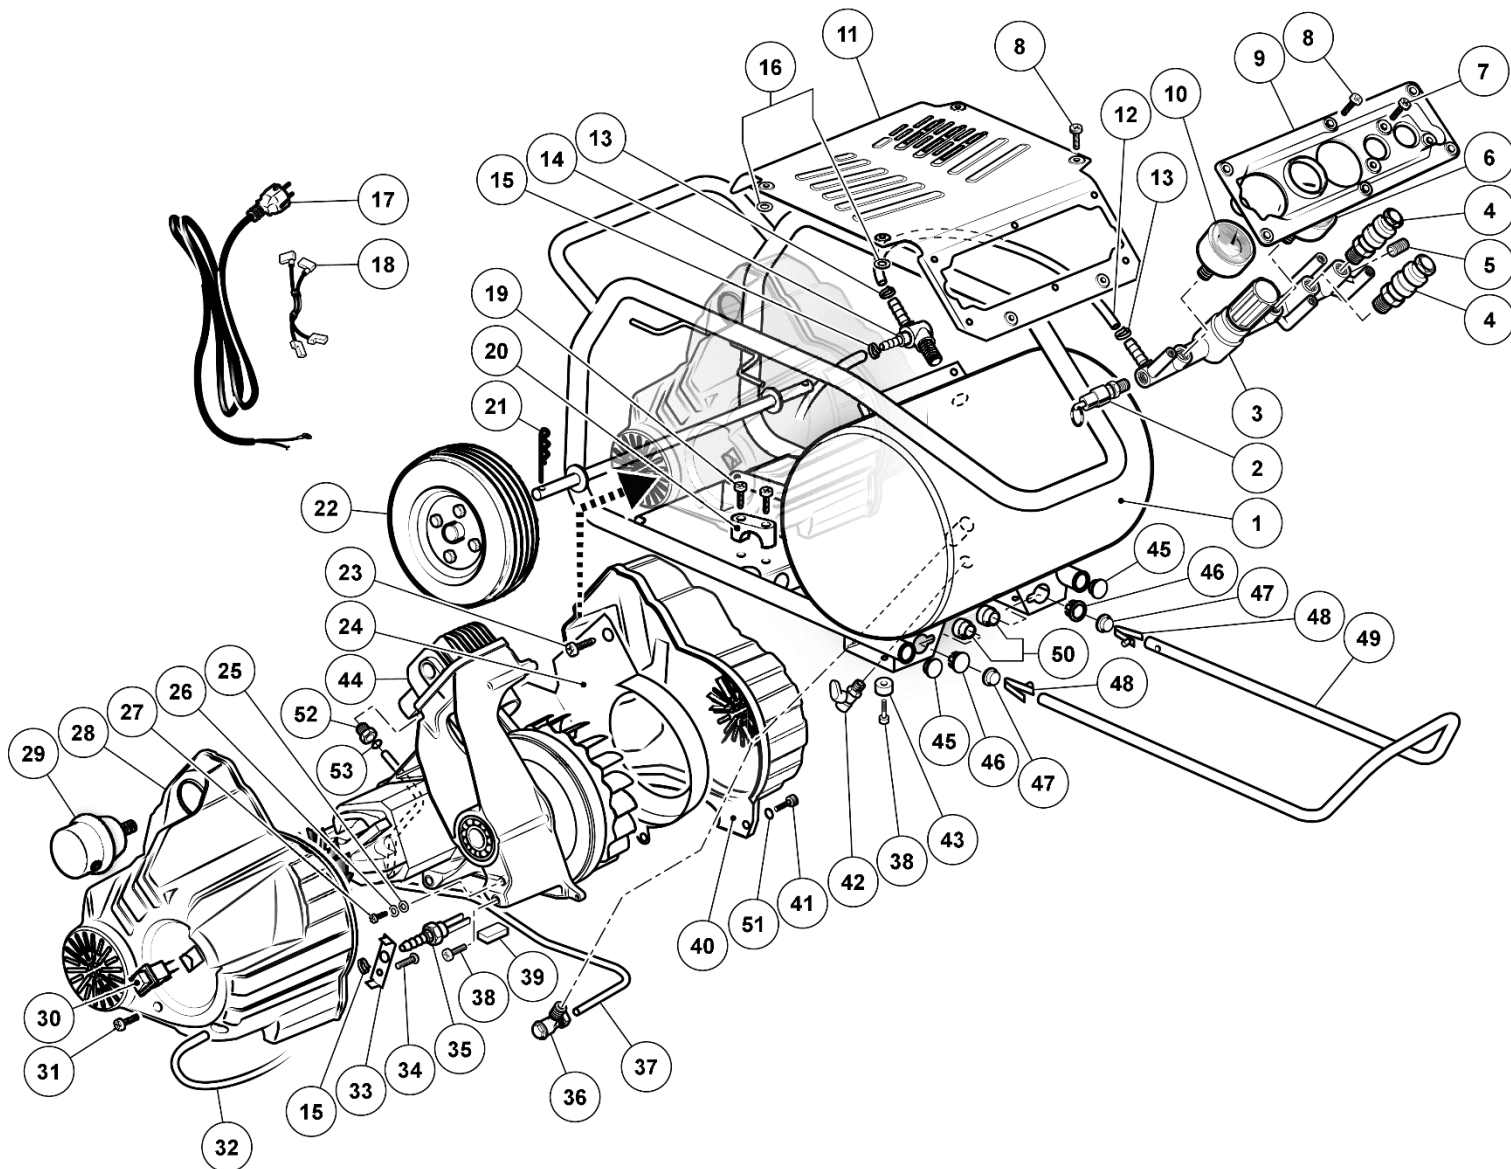

ELECTRIC TOOL PARTS LIST

COMPRESSOR
Model EC 1315S

2021 • 05 • 27
(E1)

PARTS

EC1315S

ITEM NO.	CODE NO.	DESCRIPTION	NO. USED	REMARKS
1	890390	AIR TANK	1	
2	890391	SAFETY VALVE	1	
3	890392	REGULATOR MANIFOLD	1	
4	890348	QUICK COUPLING	2	
5	890393	PLUG	1	
6	890394	GAUGE 2" 0-300	1	
7	890395	SCREW 1/4"-20X.700	4	
8	890396	SCREW 1/4"-20X.500	12	
9	890397	CONTROL PANEL	1	
10	890398	GAUGE 2" 0-375	1	
11	890399	TOP PANEL	1	
12	890400	HOSE .375	1	
13	890401	CLAMP HOSE .375	2	
14	890402	ASSY FITTING BARBED	1	
15	890403	CLAMP HOSE .250	2	
16	890404	WASHER 8X24X2	4	
17	890405	CORD POWER W/PLUG	1	
18	890406	WIRING	1	
19	890407	SCREW TC 5X28	2	
20	890408	LOCK CABLE	1	
21	890409	SPLIT PIN	2	
22	890410	WHEEL	2	
23	890368	SCREW PARKER 3.9X16	3	
24	890411	BULKHEAD	1	
25	890412	WASHER SHEET D5	1	
26	890413	SPRING WASHER D5	1	
27	890414	SCREW M5X10	1	
28	890415	SHROUD REAR	1	
29	890416	AIR FILTER	1	
30	890417	ROCKER SWITCH	1	
31	890418	SCREW #10-14	1	
32	890419	HOSE 0.250	1	
33	890420	BRACKET FOR PR.SWITCH	1	
34	890421	SCREW TCB 4.8X12.7	1	
35	890422	PRESSURE SWITCH	1	
36	890423	CHECK VALVE	1	
37	890424	DELIVERY PIPE	1	
38	890425	SCREW .250-20X.750	4	
39	890426	ISOLATOR	2	
40	890427	SHROUD FRONT	1	
41	890428	SCREW #10-24X.563	3	
42	890342	DRAINING VALVE	1	
43	890429	FOOT	2	
44	890430	PUMP	1	
45	890431	PLUG	2	
46	890432	INSERT HANDLE	2	
47	890433	PLUG	2	
48	890434	BUTTON SNAP	2	
49	890435	TELESCOPIC HANDLE	1	
50	890436	INSERT DETENT	2	
51	890437	O-RING .176 X .070	3	
52	890438	NUT .750-16 UNF	1	
53	890439	O-RING .362 X .103	1	