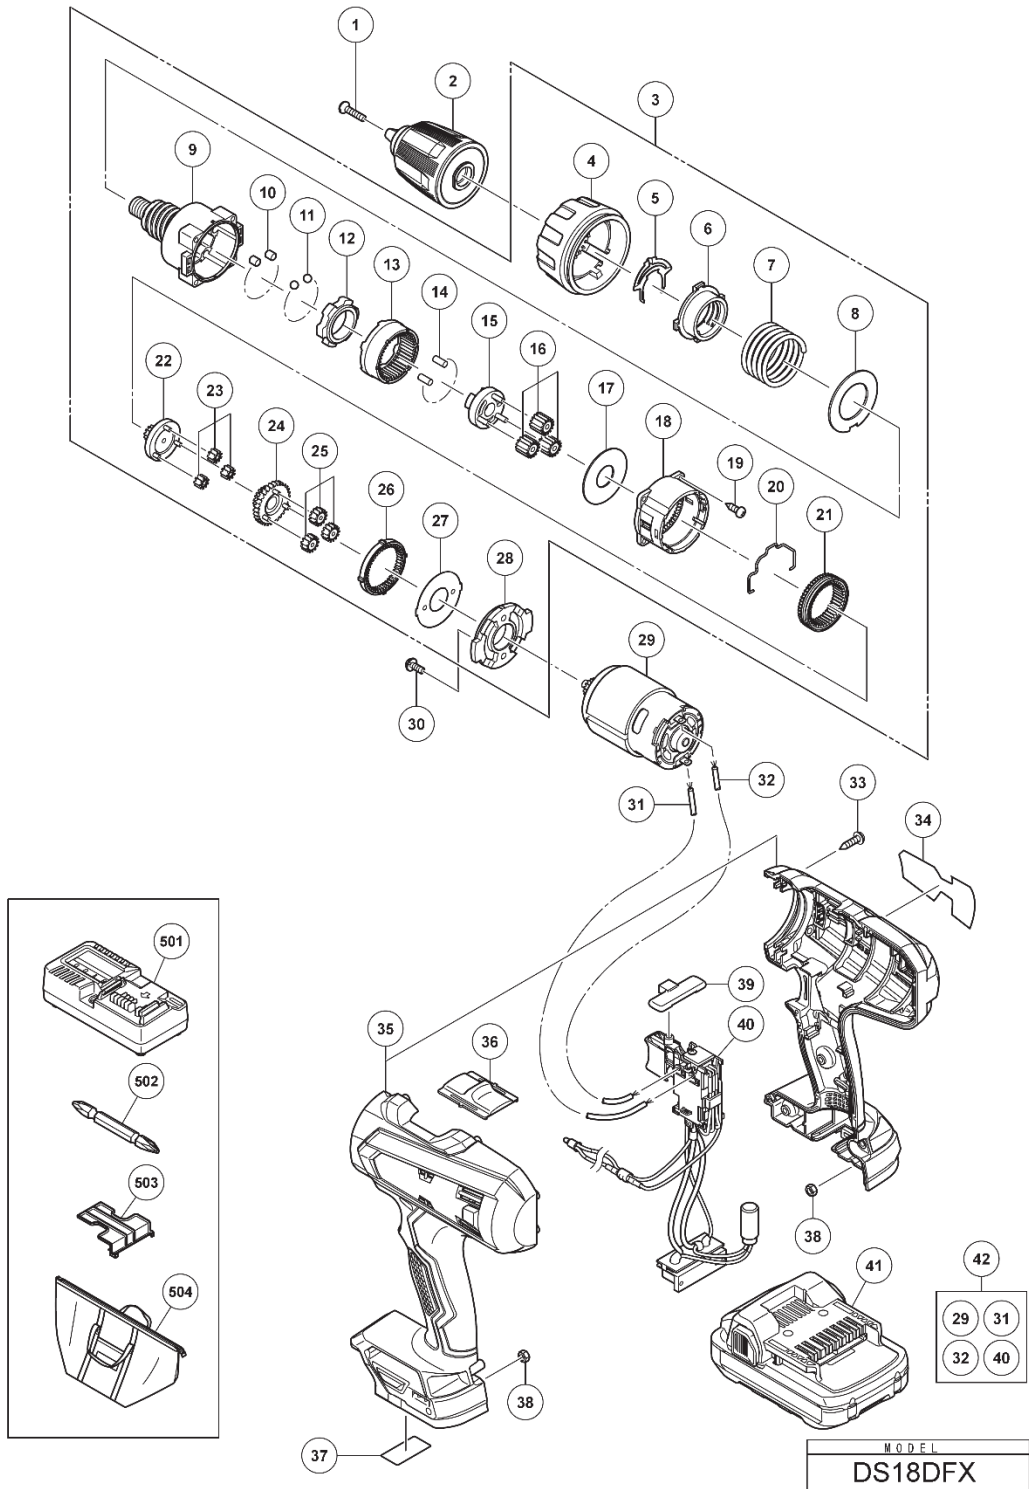

ELECTRIC TOOL PARTS LIST

■ CORDLESS DRIVER DRILL

2022 • 01 • 23

Model DS 18DFX

(E1)

Rev.1

STANDARD ACCESSORIES

DS18DFX

ITEM NO.	CODE NO.	DESCRIPTION	NO. USED	REMARKS
501	UC18YSL3	CHARGER	1	
502	983006	+ DRIVER BIT NO.2 65L	1	
503	329897	BATTERY COVER	1	
504	375801M	TOOL BAG	1	

OPTIONAL ACCESSORIES

ITEM NO.	CODE NO.	DESCRIPTION	NO. USED	REMARKS
601	955657	- DRIVER BIT (A) 3MMX70L	1	
602	955659	- DRIVER BIT (A) 4MMX70L	1	
603	955674	- DRIVER BIT (A) 6MMX70L	1	
604	983004	+ DRIVER BIT NO.1 65L	1	
605	983011	+ DRIVER BIT NO.3 65L	1	
606	375800	HOOK SET	1	