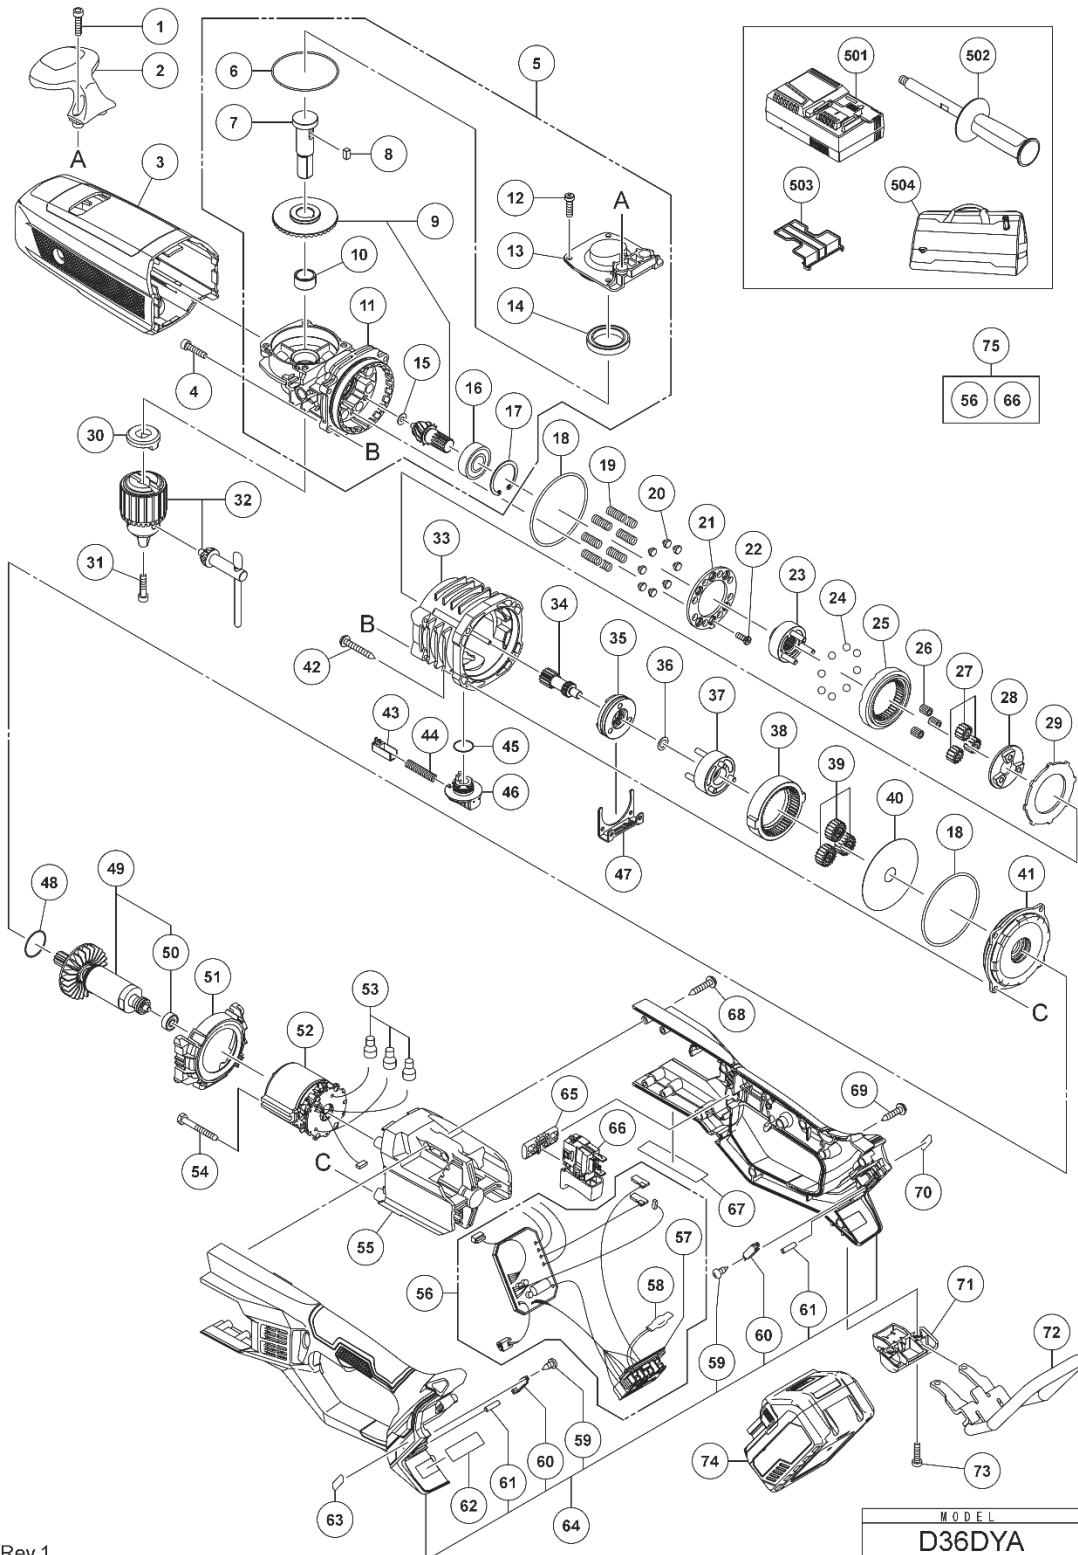

ELECTRIC TOOL PARTS LIST

■ CORDLESS DRILL

2023 • 06 • 13

Model D 36DYA

(E1)

Rev.1

PARTS

D36DYA

ITEM NO.	CODE NO.	DESCRIPTION	NO. USED	REMARKS
1	949757	HEX. SOCKET HD. BOLT M5X20 (10 PCS.)	2	
2	380265	TOP HANDLE	1	
3	380264	FRONT COVER	1	
4	949662	HEX. SOCKET HD. BOLT M5X25 (10 PCS.)	4	
5	380271	GEAR BOX ASS'Y	1	INCLUD.6-17
6	380293	O-RING (S63)	1	
7	380294	SPINDLE (A)	1	
8	948015	FEATHER KEY 5X5X10	1	
9	380291	BEVEL GEAR (A).(B) SET	1	
10	380295	SLEEVE	1	
11	380719	GEAR COVER (A) SET	1	
12	380297	HEX. SOCKET BOLT M5X16	4	
13	380292	GEAR COVER (B)	1	
14	337279	BALL BEARING 6806	1	
15	380296	WASHER	1	
16	6202VV	BALL BEARING 6202VVCMP52L	1	
17	939556	RETAINING RING FOR D35 HOLE (10 PCS.)	1	
18	380272	O-RING (S75)	2	
19	380273	CLUTCH SPRING	8	
20	380274	STEP PIN	8	
21	380275	CLUTCH PLATE	1	
22	380298	EXTRA LOW HEAD BOLT M5X10	6	
23	380276	CARRIER (B)	1	
24	959156	STEEL BALL D7.0 (10 PCS.)	8	
25	380277	RING GEAR (B)	1	
26	380278	NEEDLE CAGE	3	
27	380721	PLANET GEAR (B) SET (3 PCS.)	3	
28	380279	CAM RING	1	
29	380280	PARTING WASHER (B)	1	
30	380269	CHUCK HUB	1	
31	380270	SEAL LOCK TORX SCREW (LEFT HAND) M6	1	
**32	380634M	DRILL CHUCK 13SER-J	1	FOR USA.CAN
33	380281	GEAR COVER (C)	1	
34	380282	SPINDLE (B)	1	
35	380283	CHANGE RING	1	
36	335022	WASHER	1	
37	380285	CARRIER (A)	1	
38	380286	RING GEAR (A)	1	
39	380720	PLANET GEAR (A) SET (3 PCS.)	3	
40	380287	PARTING WASHER (A)	1	
41	380288	INNER COVER	1	
42	316458	TAPPING SCREW D5X40 (BLACK)	4	
43	322789	PUSHING BUTTON	1	
44	317223	PUSHING SPRING	1	
45	878885	O-RING (S-18)	1	
46	334011	CHANGE LEVER	1	
47	380284	CHANGE PLATE	1	
48	872470	O-RING (S-26)	1	
49	361223	ROTOR ASS'Y	1	INCLUD.50
50	606ZZM	BALL BEARING 606VV	1	
51	380289	FAN GUIDE	1	
52	341165	STATOR SENSER PCB SET	1	
53	959141	CONNECTOR 50092 (10 PCS.)	3	
54	981421	HEX. HD. TAPPING SCREW D4X55	2	
**55	380262M	HOUSING	1	FOR USA.CAN
56	380268	CONTROLLER ASS'Y	1	INCLUD.57.58
57	379931	BATTERY TERMINAL	1	
58	380761	FUSE	1	
59	376785	TAPPING SCREW D2.6X8	4	
60	376758	BATTERY PLATE	2	
61	373041	REAR BUMPER	2	
**62		CAUTION PLATE	1	FOR USA.CAN
63	379349	MV LABEL (A) (2)	1